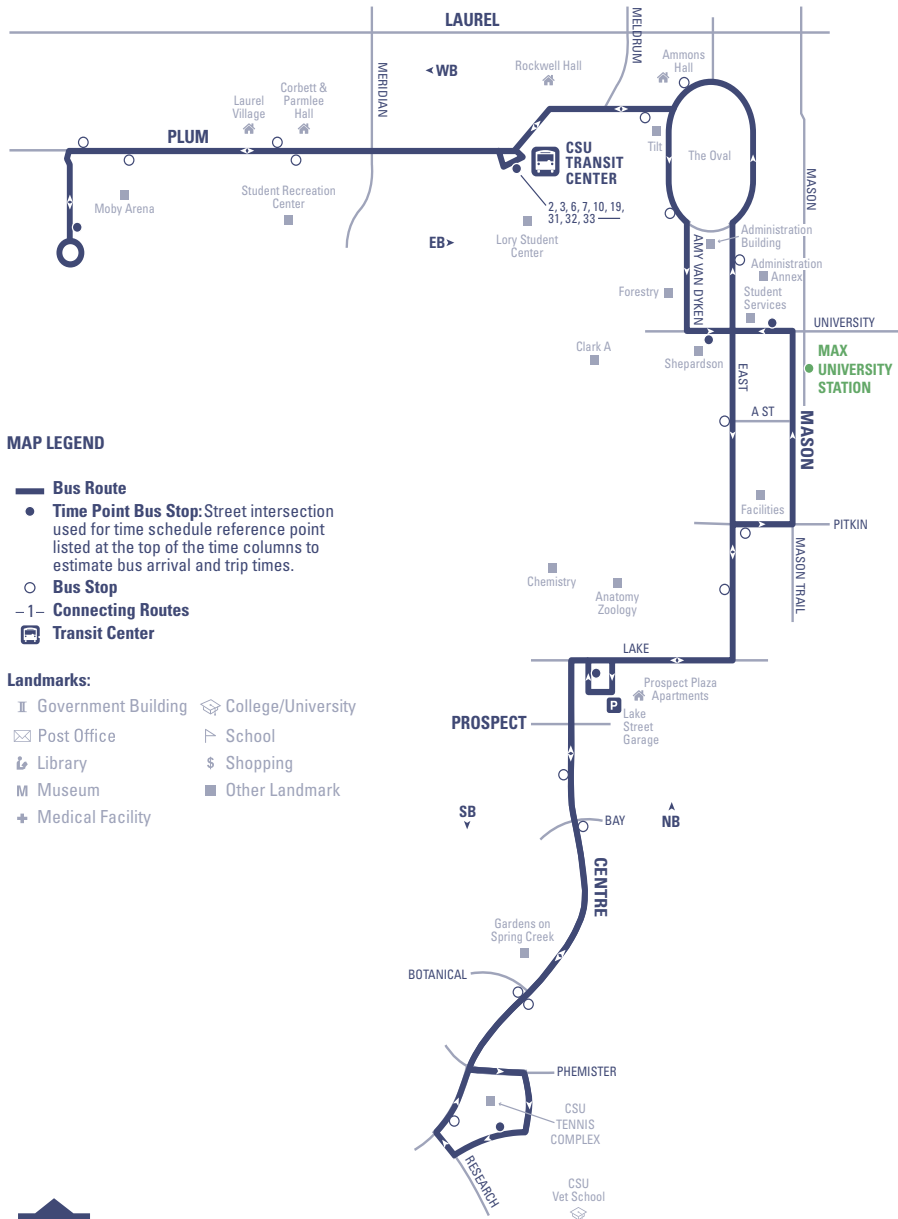

HORN

MOBY ARENA ▶ CTC ▶ LAKE STREET GARAGE ▶ VTH

TRANSFORT

EFFECTIVE 08/20/15 REVISED 08/22/16

Runs Monday - Saturday All Year Long

Runs Monday - Friday When CSU is in Session

HORN NORTHBOUND

BUS STOP NUMBER				
1638	1590	1559	466	1532
DEPART VTH	LAKE STREET GARAGE	UNIVERSITY & MASON	CSU TRANSIT CENTER (CTC)	ARRIVE MOBY ARENA & PLUM
6:57 a	7:00 a	7:03 a	7:07 a	7:11 a
7:07 a	7:10 a	7:13 a	7:17 a	7:21 a
7:17 a	7:20 a	7:23 a	7:27 a	7:31 a
7:27 a	7:30 a	7:33 a	7:37 a	7:41 a
7:37 a	7:40 a	7:43 a	7:47 a	7:51 a
7:47 a	7:50 a	7:53 a	7:57 a	8:01 a
7:57 a	8:00 a	8:03 a	8:07 a	8:11 a
8:07 a	8:10 a	8:13 a	8:17 a	8:21 a
8:17 a	8:20 a	8:23 a	8:27 a	8:31 a
8:27 a	8:30 a	8:33 a	8:37 a	8:41 a
8:37 a	8:40 a	8:43 a	8:47 a	8:51 a
8:47 a	8:50 a	8:53 a	8:57 a	9:01 a
8:57 a	9:00 a	9:03 a	9:07 a	9:11 a
9:07 a	9:10 a	9:13 a	9:17 a	9:21 a
9:17 a	9:20 a	9:23 a	9:27 a	9:31 a
9:27 a	9:30 a	9:33 a	9:37 a	9:41 a
9:37 a	9:40 a	9:43 a	9:47 a	9:51 a
9:47 a	9:50 a	9:53 a	9:57 a	10:01 a
9:57 a	10:00 a	10:03 a	10:07 a	10:11 a
10:07 a	10:10 a	10:13 a	10:17 a	10:21 a
10:17 a	10:20 a	10:23 a	10:27 a	10:31 a
10:27 a	10:30 a	10:33 a	10:37 a	10:41 a
10:37 a	10:40 a	10:43 a	10:47 a	10:51 a
10:47 a	10:50 a	10:53 a	10:57 a	11:01 a
10:57 a	11:00 a	11:03 a	11:07 a	11:11 a
11:07 a	11:10 a	11:13 a	11:17 a	11:21 a
11:17 a	11:20 a	11:23 a	11:27 a	11:31 a
11:27 a	11:30 a	11:33 a	11:37 a	11:41 a
11:37 a	11:40 a	11:43 a	11:47 a	11:51 a
11:47 a	11:50 a	11:53 a	11:57 a	12:01 p
11:57 a	12:00 p	12:03 p	12:07 p	12:11 p
12:07 p	12:10 p	12:13 p	12:17 p	12:21 p
12:17 p	12:20 p	12:23 p	12:27 p	12:31 p
12:27 p	12:30 p	12:33 p	12:37 p	12:41 p
12:37 p	12:40 p	12:43 p	12:47 p	12:51 p
12:47 p	12:50 p	12:53 p	12:57 p	1:01 p

BUS STOP NUMBER				
1638	1590	1559	466	1532
DEPART VTH	LAKE STREET GARAGE	UNIVERSITY & MASON	CSU TRANSIT CENTER (CTC)	ARRIVE MOBY ARENA & PLUM
12:57 p	1:00 p	1:03 p	1:07 p	1:11 p
1:07 p	1:10 p	1:13 p	1:17 p	1:21 p
1:17 p	1:20 p	1:23 p	1:27 p	1:31 p
1:27 p	1:30 p	1:33 p	1:37 p	1:41 p
1:37 p	1:40 p	1:43 p	1:47 p	1:51 p
1:47 p	1:50 p	1:53 p	1:57 p	2:01 p
1:57 p	2:00 p	2:03 p	2:07 p	2:11 p
2:07 p	2:10 p	2:13 p	2:17 p	2:21 p
2:17 p	2:20 p	2:23 p	2:27 p	2:31 p
2:27 p	2:30 p	2:33 p	2:37 p	2:41 p
2:37 p	2:40 p	2:43 p	2:47 p	2:51 p
2:47 p	2:50 p	2:53 p	2:57 p	3:01 p
2:57 p	3:00 p	3:03 p	3:07 p	3:11 p
3:07 p	3:10 p	3:13 p	3:17 p	3:21 p
3:17 p	3:20 p	3:23 p	3:27 p	3:31 p
3:27 p	3:30 p	3:33 p	3:37 p	3:41 p
3:37 p	3:40 p	3:43 p	3:47 p	3:51 p
3:47 p	3:50 p	3:53 p	3:57 p	4:01 p
3:57 p	4:00 p	4:03 p	4:07 p	4:11 p
4:07 p	4:10 p	4:13 p	4:17 p	4:21 p
4:17 p	4:20 p	4:23 p	4:27 p	4:31 p
4:27 p	4:30 p	4:33 p	4:37 p	4:41 p
4:37 p	4:40 p	4:43 p	4:47 p	4:51 p
4:47 p	4:50 p	4:53 p	4:57 p	5:01 p
4:57 p	5:00 p	5:03 p	5:07 p	5:11 p
5:07 p	5:10 p	5:13 p	5:17 p	5:21 p
5:17 p	5:20 p	5:23 p	5:27 p	5:31 p
5:27 p	5:30 p	5:33 p	5:37 p	5:41 p
5:37 p	5:40 p	5:43 p	5:47 p	5:51 p
5:47 p	5:50 p	5:53 p	5:57 p	6:01 p
5:57 p	6:00 p	6:03 p	6:07 p	6:11 p
6:07 p	6:10 p	6:13 p	6:17 p	6:21 p
6:17 p	6:20 p	6:23 p	6:27 p	6:31 p
6:27 p	6:30 p	6:33 p	6:37 p	6:41 p

Continued on next panel.