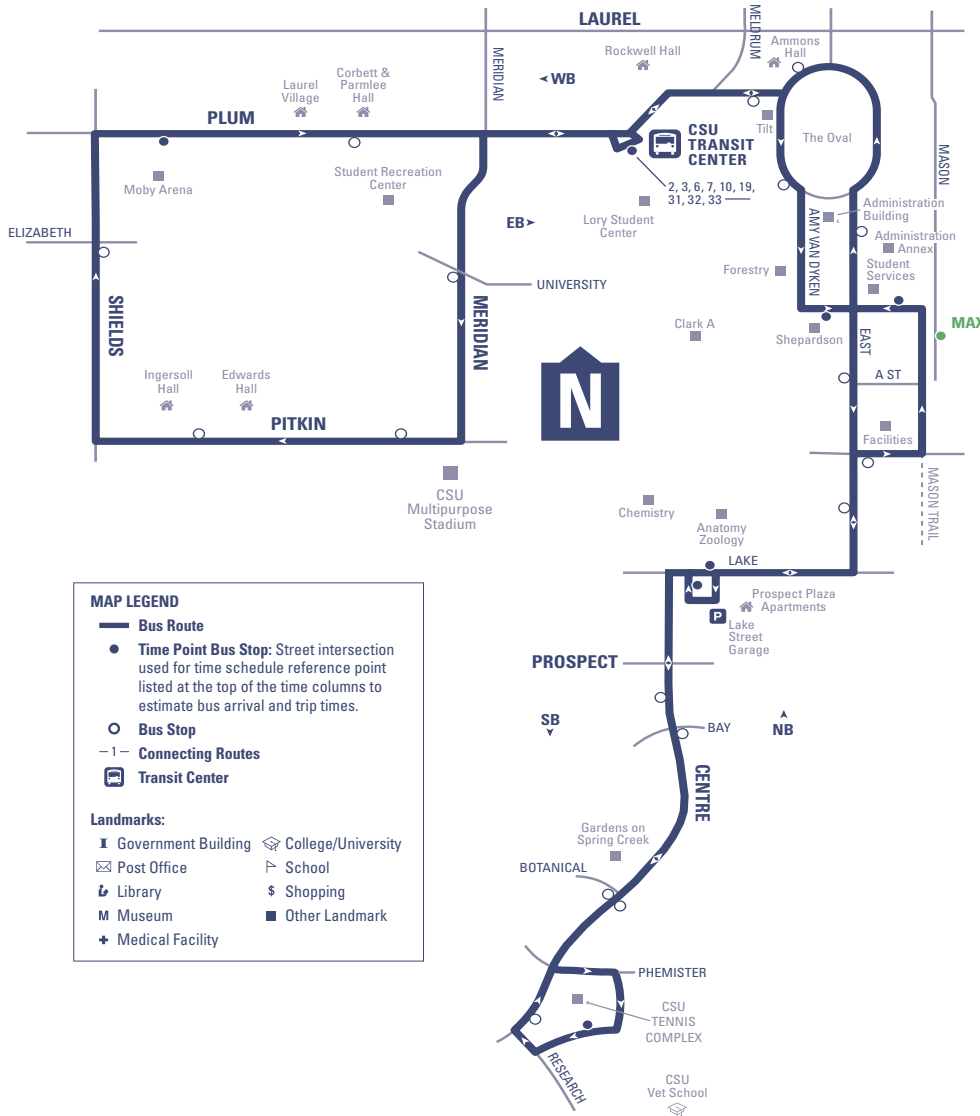

Continued on next panel

HORN

MOBY ARENA ▶ CTC ▶ LAKE STREET GARAGE ▶ VTH

EFFECTIVE 08/21/17

TRANSFORM

Runs **MONDAY - SATURDAY** All Year Long

Runs **MONDAY - FRIDAY** When CSU is in Session

HORN SOUTHBOUND

BUS STOP NUMBER				
532 DEPART PLUM & MOBY ARENA	466 CSU TRANSIT CENTER (CTC)	1560 UNIVERSITY & EAST	1671 LAKE & CENTER	1638 ARRIVE VTH
6:42 a	6:45 a	6:48 a	6:52 a	6:58 a
6:52 a	6:55 a	6:58 a	7:02 a	7:08 a
7:02 a	7:05 a	7:08 a	7:12 a	7:18 a
7:12 a	7:15 a	7:18 a	7:22 a	7:28 a
7:22 a	7:25 a	7:28 a	7:32 a	7:38 a
7:32 a	7:35 a	7:38 a	7:42 a	7:48 a
7:42 a	7:45 a	7:48 a	7:52 a	7:58 a
7:52 a	7:55 a	7:58 a	8:02 a	8:08 a
8:02 a	8:05 a	8:08 a	8:12 a	8:18 a
8:12 a	8:15 a	8:18 a	8:22 a	8:28 a
8:22 a	8:25 a	8:28 a	8:32 a	8:38 a
8:32 a	8:35 a	8:38 a	8:42 a	8:48 a
8:42 a	8:45 a	8:48 a	8:52 a	8:58 a
8:52 a	8:55 a	8:58 a	9:02 a	9:08 a
9:02 a	9:05 a	9:08 a	9:12 a	9:18 a
9:12 a	9:15 a	9:18 a	9:22 a	9:28 a
9:22 a	9:25 a	9:28 a	9:32 a	9:38 a
9:32 a	9:35 a	9:38 a	9:42 a	9:48 a
9:42 a	9:45 a	9:48 a	9:52 a	9:58 a
9:52 a	9:55 a	9:58 a	10:02 a	10:08 a
10:02 a	10:05 a	10:08 a	10:12 a	10:18 a
10:12 a	10:15 a	10:18 a	10:22 a	10:28 a
10:22 a	10:25 a	10:28 a	10:32 a	10:38 a
10:32 a	10:35 a	10:38 a	10:42 a	10:48 a
10:42 a	10:45 a	10:48 a	10:52 a	10:58 a
10:52 a	10:55 a	10:58 a	11:02 a	11:08 a
11:02 a	11:05 a	11:08 a	11:12 a	11:18 a
11:12 a	11:15 a	11:18 a	11:22 a	11:28 a
11:22 a	11:25 a	11:28 a	11:32 a	11:38 a
11:32 a	11:35 a	11:38 a	11:42 a	11:48 a
11:42 a	11:45 a	11:48 a	11:52 a	11:58 a
11:52 a	11:55 a	11:58 a	12:02 p	12:08 p
12:02 p	12:05 p	12:08 p	12:12 p	12:18 p
12:12 p	12:15 p	12:18 p	12:22 p	12:28 p
12:22 p	12:25 p	12:28 p	12:32 p	12:38 p