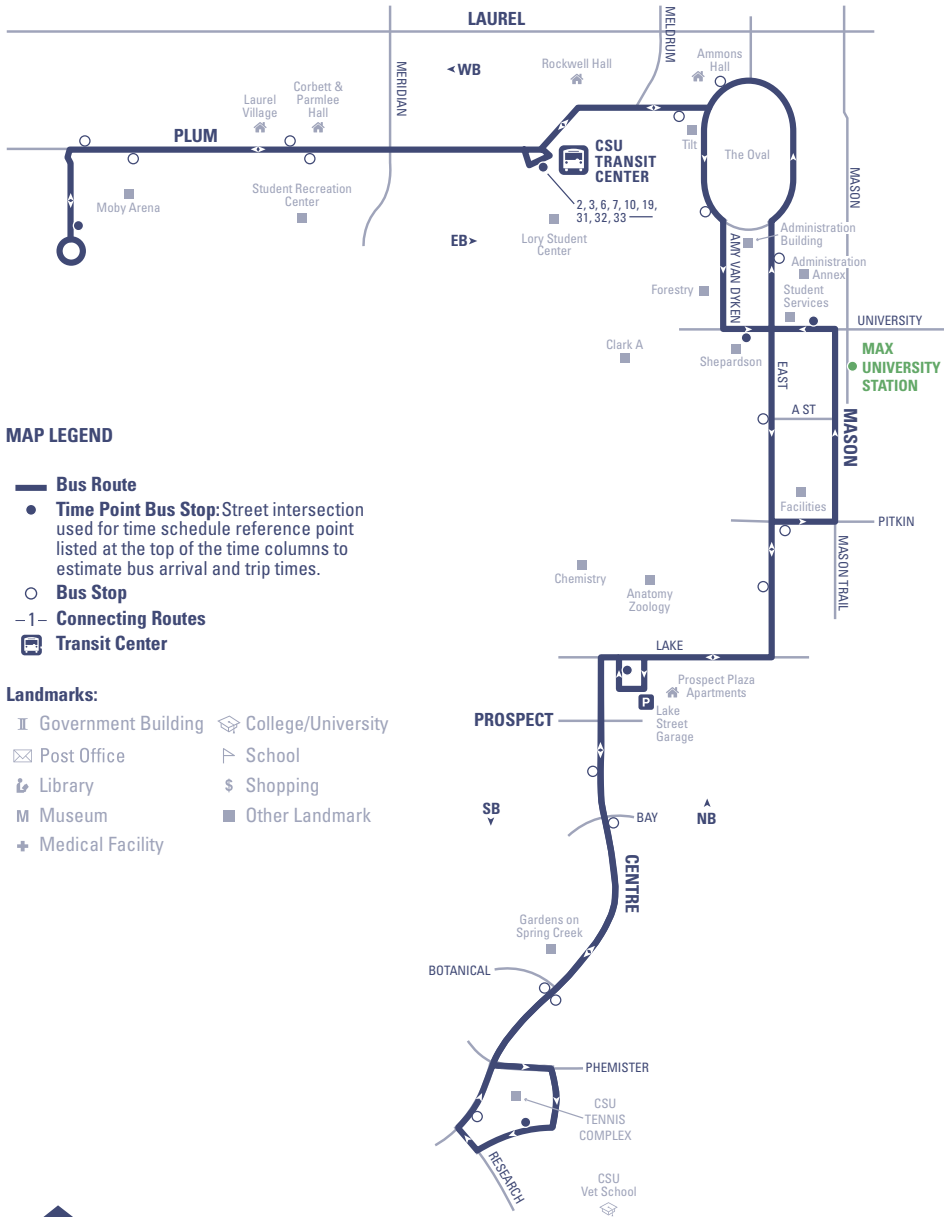

Continued on next panel.

HORN

MOBY ARENA ▶ CTC ▶ LAKE STREET GARAGE ▶ VTH

TRANSFORT

EFFECTIVE 08/20/15
REVISED 08/22/16

Runs Monday - Saturday All Year Long Runs Monday - Friday When CSU is in Session

HORN SOUTHBOUND

BUS STOP NUMBER				
1532	466	1560	1590	1638
DEPART MOBY ARENA & PLUM	CSU TRANSIT CENTER (CTC)	UNIVERSITY & EAST	LAKE STREET GARAGE	ARRIVE VTH
6:42 a	6:45 a	6:48 a	6:52 a	6:58 a
6:52 a	6:55 a	6:58 a	7:02 a	7:08 a
7:02 a	7:05 a	7:08 a	7:12 a	7:18 a
7:12 a	7:15 a	7:18 a	7:22 a	7:28 a
7:22 a	7:25 a	7:28 a	7:32 a	7:38 a
7:32 a	7:35 a	7:38 a	7:42 a	7:48 a
7:42 a	7:45 a	7:48 a	7:52 a	7:58 a
7:52 a	7:55 a	7:58 a	8:02 a	8:08 a
8:02 a	8:05 a	8:08 a	8:12 a	8:18 a
8:12 a	8:15 a	8:18 a	8:22 a	8:28 a
8:22 a	8:25 a	8:28 a	8:32 a	8:38 a
8:32 a	8:35 a	8:38 a	8:42 a	8:48 a
8:42 a	8:45 a	8:48 a	8:52 a	8:58 a
8:52 a	8:55 a	8:58 a	9:02 a	9:08 a
9:02 a	9:05 a	9:08 a	9:12 a	9:18 a
9:12 a	9:15 a	9:18 a	9:22 a	9:28 a
9:22 a	9:25 a	9:28 a	9:32 a	9:38 a
9:32 a	9:35 a	9:38 a	9:42 a	9:48 a
9:42 a	9:45 a	9:48 a	9:52 a	9:58 a
9:52 a	9:55 a	9:58 a	10:02 a	10:08 a
10:02 a	10:05 a	10:08 a	10:12 a	10:18 a
10:12 a	10:15 a	10:18 a	10:22 a	10:28 a
10:22 a	10:25 a	10:28 a	10:32 a	10:38 a
10:32 a	10:35 a	10:38 a	10:42 a	10:48 a
10:42 a	10:45 a	10:48 a	10:52 a	10:58 a
10:52 a	10:55 a	10:58 a	11:02 a	11:08 a
11:02 a	11:05 a	11:08 a	11:12 a	11:18 a
11:12 a	11:15 a	11:18 a	11:22 a	11:28 a
11:22 a	11:25 a	11:28 a	11:32 a	11:38 a
11:32 a	11:35 a	11:38 a	11:42 a	11:48 a
11:42 a	11:45 a	11:48 a	11:52 a	11:58 a
11:52 a	11:55 a	11:58 a	12:02 p	12:08 p
12:02 p	12:05 p	12:08 p	12:12 p	12:18 p
12:12 p	12:15 p	12:18 p	12:22 p	12:28 p
12:22 p	12:25 p	12:28 p	12:32 p	12:38 p
12:32 p	12:35 p	12:38 p	12:42 p	12:48 p