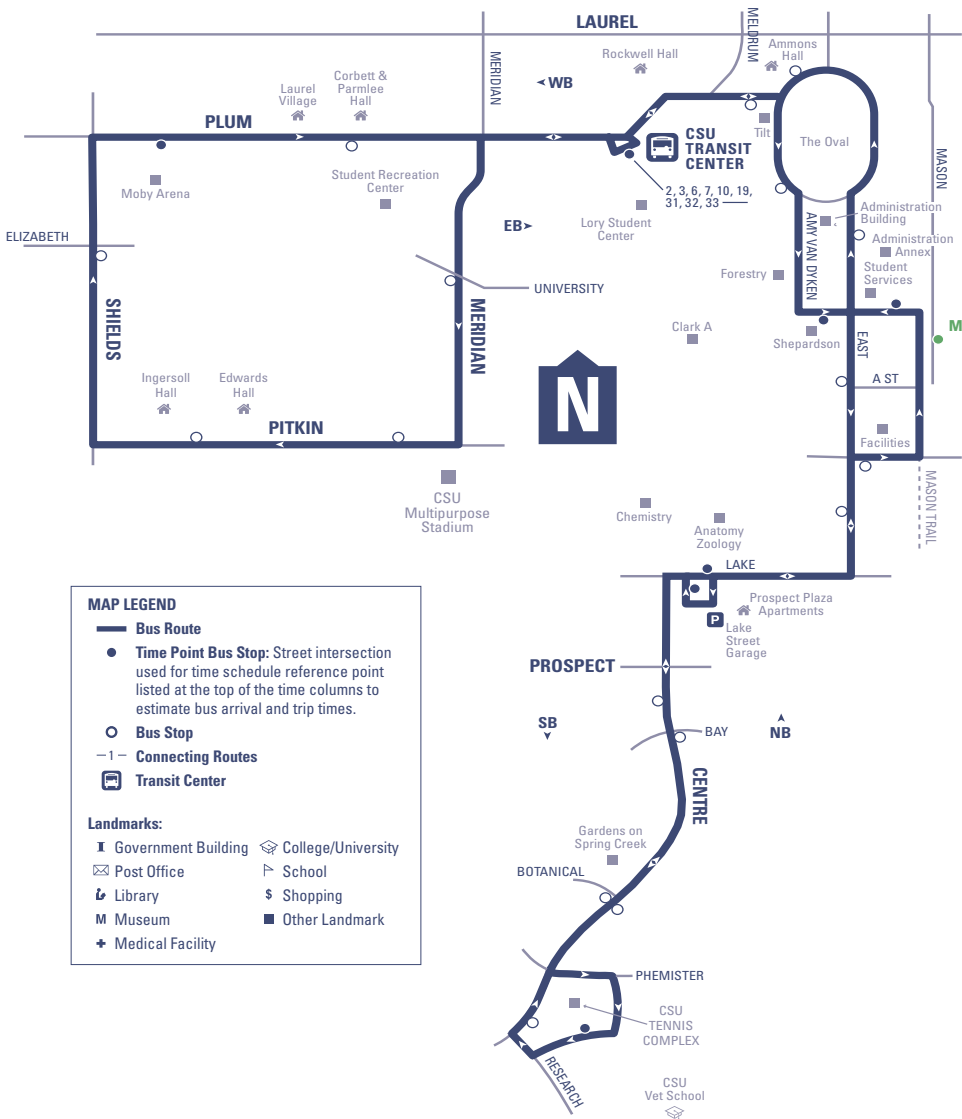

HORN

MOBY ARENA ▶ CTC ▶ LAKE STREET GARAGE ▶ VTH

EFFECTIVE 08/21/17

TRANSPORT

Runs **MONDAY - SATURDAY** All Year Long

Runs **MONDAY - FRIDAY** When CSU is in Session

HORN NORTHBOUND

BUS STOP NUMBER				
1638	1590	1559	466	532
DEPART VTH	LAKE STREET GARAGE	UNIVERSITY & MASON	CSU TRANSIT CENTER (CTC)	PLUM & MOBY ARENA
6:57 a	7:00 a	7:03 a	7:07 a	7:12 a
7:07 a	7:10 a	7:13 a	7:17 a	7:22 a
7:17 a	7:20 a	7:23 a	7:27 a	7:32 a
7:27 a	7:30 a	7:33 a	7:37 a	7:42 a
7:37 a	7:40 a	7:43 a	7:47 a	7:52 a
7:47 a	7:50 a	7:53 a	7:57 a	8:02 a
7:57 a	8:00 a	8:03 a	8:07 a	8:12 a
8:07 a	8:10 a	8:13 a	8:17 a	8:22 a
8:17 a	8:20 a	8:23 a	8:27 a	8:32 a
8:27 a	8:30 a	8:33 a	8:37 a	8:42 a
8:37 a	8:40 a	8:43 a	8:47 a	8:52 a
8:47 a	8:50 a	8:53 a	8:57 a	9:02 a
8:57 a	9:00 a	9:03 a	9:07 a	9:12 a
9:07 a	9:10 a	9:13 a	9:17 a	9:22 a
9:17 a	9:20 a	9:23 a	9:27 a	9:32 a
9:27 a	9:30 a	9:33 a	9:37 a	9:42 a
9:37 a	9:40 a	9:43 a	9:47 a	9:52 a
9:47 a	9:50 a	9:53 a	9:57 a	10:02 a
9:57 a	10:00 a	10:03 a	10:07 a	10:12 a
10:07 a	10:10 a	10:13 a	10:17 a	10:22 a
10:17 a	10:20 a	10:23 a	10:27 a	10:32 a
10:27 a	10:30 a	10:33 a	10:37 a	10:42 a
10:37 a	10:40 a	10:43 a	10:47 a	10:52 a
10:47 a	10:50 a	10:53 a	10:57 a	11:02 a
10:57 a	11:00 a	11:03 a	11:07 a	11:12 a
11:07 a	11:10 a	11:13 a	11:17 a	11:22 a
11:17 a	11:20 a	11:23 a	11:27 a	11:32 a
11:27 a	11:30 a	11:33 a	11:37 a	11:42 a
11:37 a	11:40 a	11:43 a	11:47 a	11:52 a
11:47 a	11:50 a	11:53 a	11:57 a	12:02 p
11:57 a	12:00 p	12:03 p	12:07 p	12:12 p
12:07 p	12:10 p	12:13 p	12:17 p	12:22 p
12:17 p	12:20 p	12:23 p	12:27 p	12:32 p
12:27 p	12:30 p	12:33 p	12:37 p	12:42 p
12:37 p	12:40 p	12:43 p	12:47 p	12:52 p

BUS STOP NUMBER				
1638	1590	1559	466	532
DEPART VTH	LAKE STREET GARAGE	UNIVERSITY & MASON	CSU TRANSIT CENTER (CTC)	PLUM & MOBY ARENA
12:47 p	12:50 p	12:53 p	12:57 p	1:02 p
12:57 p	1:00 p	1:03 p	1:07 p	1:12 p
1:07 p	1:10 p	1:13 p	1:17 p	1:22 p
1:17 p	1:20 p	1:23 p	1:27 p	1:32 p
1:27 p	1:30 p	1:33 p	1:37 p	1:42 p
1:37 p	1:40 p	1:43 p	1:47 p	1:52 p
1:47 p	1:50 p	1:53 p	1:57 p	2:02 p
1:57 p	2:00 p	2:03 p	2:07 p	2:12 p
2:07 p	2:10 p	2:13 p	2:17 p	2:22 p
2:17 p	2:20 p	2:23 p	2:27 p	2:32 p
2:27 p	2:30 p	2:33 p	2:37 p	2:42 p
2:37 p	2:40 p	2:43 p	2:47 p	2:52 p
2:47 p	2:50 p	2:53 p	2:57 p	3:02 p
2:57 p	3:00 p	3:03 p	3:07 p	3:12 p
3:07 p	3:10 p	3:13 p	3:17 p	3:22 p
3:17 p	3:20 p	3:23 p	3:27 p	3:32 p
3:27 p	3:30 p	3:33 p	3:37 p	3:42 p
3:37 p	3:40 p	3:43 p	3:47 p	3:52 p
3:47 p	3:50 p	3:53 p	3:57 p	4:02 p
3:57 p	4:00 p	4:03 p	4:07 p	4:12 p
4:07 p	4:10 p	4:13 p	4:17 p	4:22 p
4:17 p	4:20 p	4:23 p	4:27 p	4:32 p
4:27 p	4:30 p	4:33 p	4:37 p	4:42 p
4:37 p	4:40 p	4:43 p	4:47 p	4:52 p
4:47 p	4:50 p	4:53 p	4:57 p	5:02 p
4:57 p	5:00 p	5:03 p	5:07 p	5:12 p
5:07 p	5:10 p	5:13 p	5:17 p	5:22 p
5:17 p	5:20 p	5:23 p	5:27 p	5:32 p
5:27 p	5:30 p	5:33 p	5:37 p	5:42 p
5:37 p	5:40 p	5:43 p	5:47 p	5:52 p
5:47 p	5:50 p	5:53 p	5:57 p	6:02 p
5:57 p	6:00 p	6:03 p	6:07 p	6:12 p
6:07 p	6:10 p	6:13 p	6:17 p	6:22 p
6:17 p	6:20 p	6:23 p	6:27 p	6:32 p
6:27 p	6:30 p	6:33 p	6:37 p	6:42 p

Continued on next panel