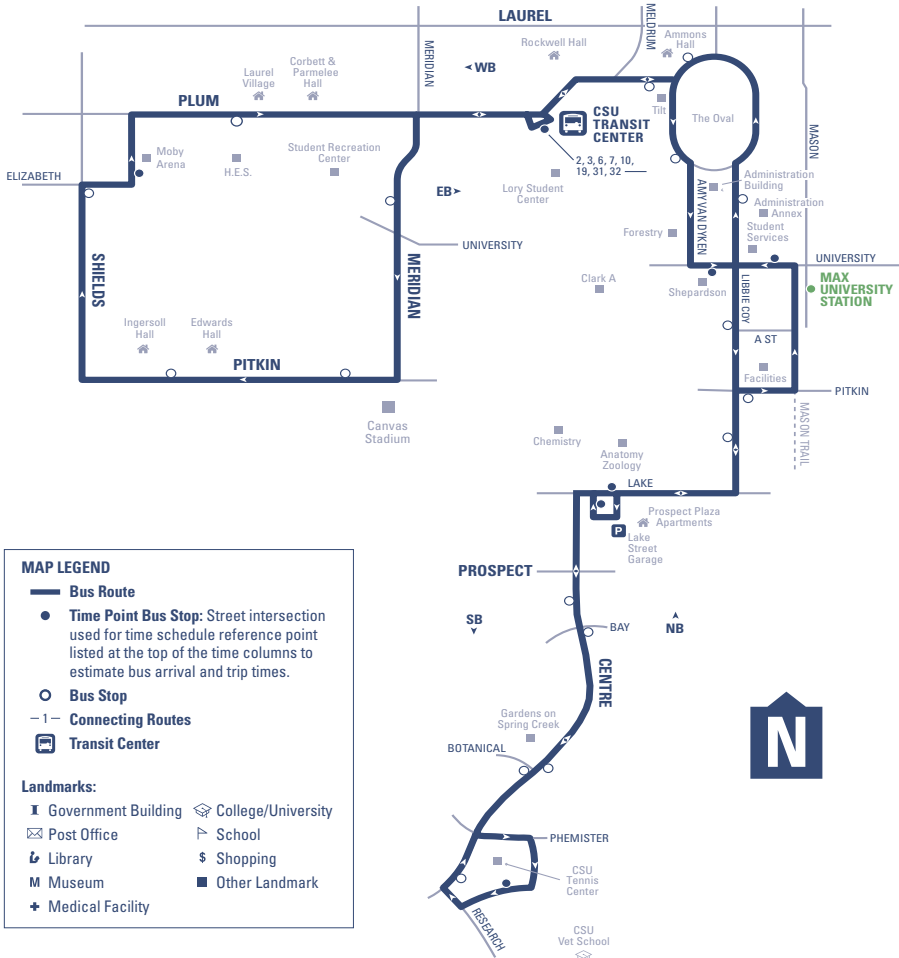

HORN ▶ SOUTHBOUND to VTH / TENNIS CENTER

MAP LEGEND

- Bus Route**
- Time Point Bus Stop:** Street intersection used for time schedule reference point listed at the top of the time columns to estimate bus arrival and trip times.
- Bus Stop**
- Connecting Routes**
- Transit Center**

Landmarks:

- Government Building
- College/University
- Post Office
- School
- Library
- Shopping
- Museum
- Other Landmark
- Medical Facility

BUS STOP NUMBER				
1532	466	1560	1671	1638
DEPART MOBY ARENA	CSU TRANSIT CENTER (CTC)	UNIVERSITY & LIBBIE & COY	LAKE & CENTER	ARRIVE VTH / TENNIS CENTER
6:44 a	6:46 a	6:49 a	6:51 a	6:56 a
6:54 a	6:56 a	6:59 a	7:01 a	7:06 a
7:04 a	7:06 a	7:09 a	7:11 a	7:16 a
7:14 a	7:16 a	7:19 a	7:21 a	7:26 a
7:24 a	7:26 a	7:29 a	7:31 a	7:36 a
7:34 a	7:36 a	7:39 a	7:41 a	7:46 a
7:44 a	7:46 a	7:49 a	7:51 a	7:56 a
7:54 a	7:56 a	7:59 a	8:01 a	8:06 a
8:04 a	8:06 a	8:09 a	8:11 a	8:16 a
8:14 a	8:16 a	8:19 a	8:21 a	8:26 a
8:24 a	8:26 a	8:29 a	8:31 a	8:36 a
8:34 a	8:36 a	8:39 a	8:41 a	8:46 a
8:44 a	8:46 a	8:49 a	8:51 a	8:56 a
8:54 a	8:56 a	8:59 a	9:01 a	9:06 a
9:04 a	9:06 a	9:09 a	9:11 a	9:16 a
9:14 a	9:16 a	9:19 a	9:21 a	9:26 a
9:24 a	9:26 a	9:29 a	9:31 a	9:36 a
9:34 a	9:36 a	9:39 a	9:41 a	9:46 a
9:44 a	9:46 a	9:49 a	9:51 a	9:56 a
9:54 a	9:56 a	9:59 a	10:01 a	10:06 a
10:04 a	10:06 a	10:09 a	10:11 a	10:16 a
10:14 a	10:16 a	10:19 a	10:21 a	10:26 a
10:24 a	10:26 a	10:29 a	10:31 a	10:36 a
10:34 a	10:36 a	10:39 a	10:41 a	10:46 a
10:44 a	10:46 a	10:49 a	10:51 a	10:56 a
10:54 a	10:56 a	10:59 a	11:01 a	11:06 a
11:04 a	11:06 a	11:09 a	11:11 a	11:16 a
11:14 a	11:16 a	11:19 a	11:21 a	11:26 a
11:24 a	11:26 a	11:29 a	11:31 a	11:36 a
11:34 a	11:36 a	11:39 a	11:41 a	11:46 a
11:44 a	11:46 a	11:49 a	11:51 a	11:56 a
11:54 a	11:56 a	11:59 a	12:01 p	12:06 p
12:04 p	12:06 p	12:09 p	12:11 p	12:16 p
12:14 p	12:16 p	12:19 p	12:21 p	12:26 p
12:24 p	12:26 p	12:29 p	12:31 p	12:36 p