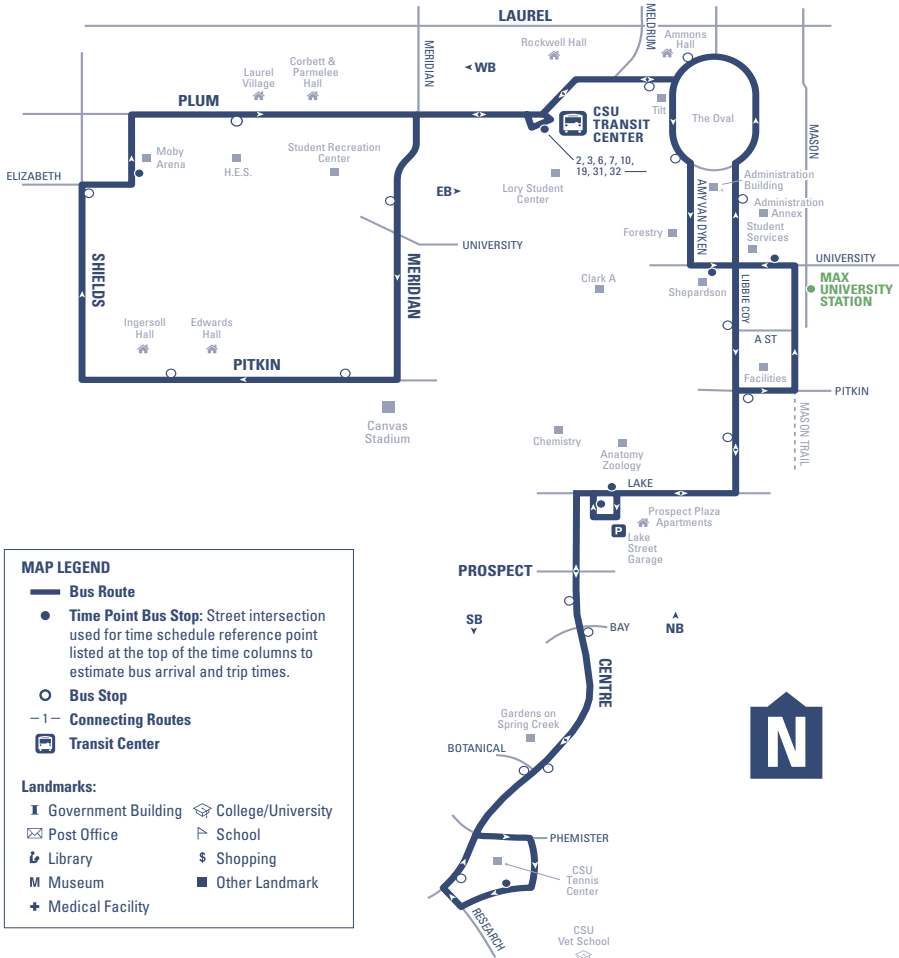

HORN

MOBY ARENA ▶ CTC ▶ LAKE ST GARAGE ▶ VTH / TENNIS CENTER

TEMPORARY SERVICE

TRANSFORT

* Temporary Active **MONDAY - FRIDAY** Service (All Year Long)

Temporarily Suspended Service (Saturdays and enhanced frequency when CSU is in Session)

HORN NORTHBOUND to MOBY ARENA

BUS STOP NUMBER				
1638	1590	1559	466	1532
DEPART VTH / TENNIS CENTER	LAKE STREET GARAGE	UNIVERSITY & MASON	CSU TRANSIT CENTER (CTC)	ARRIVE MOBY ARENA
6:55 a	6:59 a	7:02 a	7:05 a	7:12 a
7:05 a	7:09 a	7:12 a	7:15 a	7:22 a
7:15 a	7:19 a	7:22 a	7:25 a	7:32 a
7:25 a	7:29 a	7:32 a	7:35 a	7:42 a
7:35 a	7:39 a	7:42 a	7:45 a	7:52 a
7:45 a	7:49 a	7:52 a	7:55 a	8:02 a
7:55 a	7:59 a	8:02 a	8:05 a	8:12 a
8:05 a	8:09 a	8:12 a	8:15 a	8:22 a
8:15 a	8:19 a	8:22 a	8:25 a	8:32 a
8:25 a	8:29 a	8:32 a	8:35 a	8:42 a
8:35 a	8:39 a	8:42 a	8:45 a	8:52 a
8:45 a	8:49 a	8:52 a	8:55 a	9:02 a
8:55 a	8:59 a	9:02 a	9:05 a	9:12 a
9:05 a	9:09 a	9:12 a	9:15 a	9:22 a
9:15 a	9:19 a	9:22 a	9:25 a	9:32 a
9:25 a	9:29 a	9:32 a	9:35 a	9:42 a
9:35 a	9:39 a	9:42 a	9:45 a	9:52 a
9:45 a	9:49 a	9:52 a	9:55 a	10:02 a
9:55 a	9:59 a	10:02 a	10:05 a	10:12 a
10:05 a	10:09 a	10:12 a	10:15 a	10:22 a
10:15 a	10:19 a	10:22 a	10:25 a	10:32 a
10:25 a	10:29 a	10:32 a	10:35 a	10:42 a
10:35 a	10:39 a	10:42 a	10:45 a	10:52 a
10:45 a	10:49 a	10:52 a	10:55 a	11:02 a
10:55 a	10:59 a	11:02 a	11:05 a	11:12 a
11:05 a	11:09 a	11:12 a	11:15 a	11:22 a
11:15 a	11:19 a	11:22 a	11:25 a	11:32 a
11:25 a	11:29 a	11:32 a	11:35 a	11:42 a
11:35 a	11:39 a	11:42 a	11:45 a	11:52 a
11:45 a	11:49 a	11:52 a	11:55 a	12:02 p
11:55 a	11:59 a	12:02 p	12:05 p	12:12 p
12:05 p	12:09 p	12:12 p	12:15 p	12:22 p
12:15 p	12:19 p	12:22 p	12:25 p	12:32 p
12:25 p	12:29 p	12:32 p	12:35 p	12:42 p
12:35 p	12:39 p	12:42 p	12:45 p	12:52 p

BUS STOP NUMBER				
1638	1590	1559	466	1532
DEPART VTH / TENNIS CENTER	LAKE STREET GARAGE	UNIVERSITY & MASON	CSU TRANSIT CENTER (CTC)	ARRIVE MOBY ARENA
12:45 p	12:49 p	12:52 p	12:55 p	1:02 p
12:55 p	12:59 p	1:02 p	1:05 p	1:12 p
1:05 p	1:09 p	1:12 p	1:15 p	1:22 p
1:15 p	1:19 p	1:22 p	1:25 p	1:32 p
1:25 p	1:29 p	1:32 p	1:35 p	1:42 p
1:35 p	1:39 p	1:42 p	1:45 p	1:52 p
1:45 p	1:49 p	1:52 p	1:55 p	2:02 p
1:55 p	1:59 p	2:02 p	2:05 p	2:12 p
2:05 p	2:09 p	2:12 p	2:15 p	2:22 p
2:15 p	2:19 p	2:22 p	2:25 p	2:32 p
2:25 p	2:29 p	2:32 p	2:35 p	2:42 p
2:35 p	2:39 p	2:42 p	2:45 p	2:52 p
2:45 p	2:49 p	2:52 p	2:55 p	3:02 p
2:55 p	2:59 p	3:02 p	3:05 p	3:12 p
3:05 p	3:09 p	3:12 p	3:15 p	3:22 p
3:15 p	3:19 p	3:22 p	3:25 p	3:32 p
3:25 p	3:29 p	3:32 p	3:35 p	3:42 p
3:35 p	3:39 p	3:42 p	3:45 p	3:52 p
3:45 p	3:49 p	3:52 p	3:55 p	4:02 p
3:55 p	3:59 p	4:02 p	4:05 p	4:12 p
4:05 p	4:09 p	4:12 p	4:15 p	4:22 p
4:15 p	4:19 p	4:22 p	4:25 p	4:32 p
4:25 p	4:29 p	4:32 p	4:35 p	4:42 p
4:35 p	4:39 p	4:42 p	4:45 p	4:52 p
4:45 p	4:49 p	4:52 p	4:55 p	5:02 p
4:55 p	4:59 p	5:02 p	5:05 p	5:12 p
5:05 p	5:09 p	5:12 p	5:15 p	5:22 p
5:15 p	5:19 p	5:22 p	5:25 p	5:32 p
5:25 p	5:29 p	5:32 p	5:35 p	5:42 p
5:35 p	5:39 p	5:42 p	5:45 p	5:52 p
5:45 p	5:49 p	5:52 p	5:55 p	6:02 p
5:55 p	5:59 p	6:02 p	6:05 p	6:12 p
6:05 p	6:09 p	6:12 p	6:15 p	6:22 p
6:15 p	6:19 p	6:22 p	6:25 p	6:32 p
6:25 p	6:29 p	6:32 p	6:35 p	6:42 p

Continued on next panel