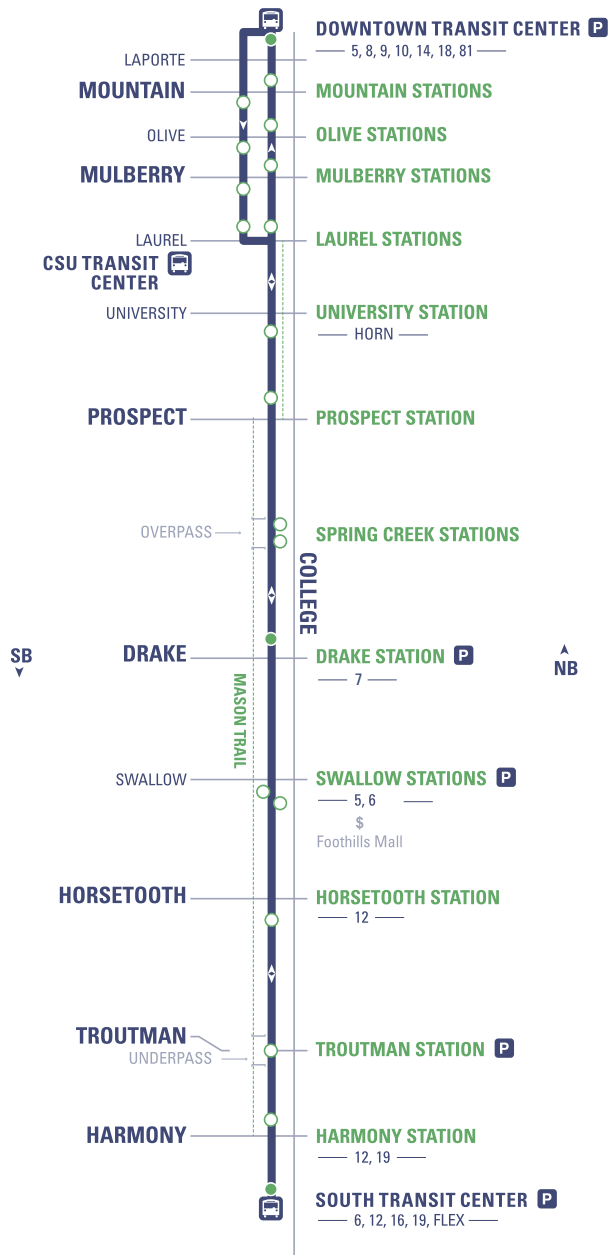

max NORTHBOUND		
BUS STOP NUMBER		
1492	1510	917
DEPART SOUTH TRANSIT CENTER (STC)	DRAKE STATION	ARRIVE DOWNTOWN TRANSIT CENTER (DTC)
FROM 5:23 A TO 6:23 A		
:08	:16	:32
:23	:31	:47
:38	:46	:02
:53	:01	:17
FROM 6:33 A TO 6:53 P		
:03	:11	:27
:13	:21	:37
:23	:31	:47
:33	:41	:57
:43	:51	:07
:53	:01	:17
FROM 7:08 P TO 9:38 P		
:08	:16	:32
:23	:31	:47
:38	:46	:02
:53	:01	:17
FROM 9:53 P TO 11:23 P		
:23	:31	:47
:53	:01	:17

max SOUTHBOUND		
BUS STOP NUMBER		
917	1510	1492
DEPART DOWNTOWN TRANSIT CENTER (DTC)	DRAKE STATION	ARRIVE SOUTH TRANSIT CENTER (STC)
FROM 5:10 A TO 6:40 A		
:10	:22	:36
:25	:39	:51
:40	:52	:06
:55	:07	:21
FROM 6:50 A TO 6:50 P		
:00	:12	:26
:10	:22	:36
:20	:32	:46
:30	:42	:56
:40	:52	:06
:50	:02	:16
FROM 7:05 P TO 9:20 P		
:05	:17	:31
:20	:32	:46
:35	:47	:01
:50	:02	:16
FROM 9:50 P TO 11:50 P		
:20	:32	:46
:50	:02	:16

From & To times indicate departures from the transit centers.

Runs Saturday All Year Long

max NORTHBOUND

BUS STOP NUMBER		
1492	1510	917
DEPART SOUTH TRANSIT CENTER (STC)	DRAKE STATION	ARRIVE DOWNTOWN TRANSIT CENTER (DTC)
FROM 5:48 A TO 11:03 A		
:03	:11	:27
:18	:26	:42
:33	:41	:57
:48	:56	:12
FROM 11:13 A TO 8:53 P		
:03	:11	:27
:13	:21	:37
:23	:31	:47
:33	:41	:57
:43	:51	:07
:53	:01	:17
FROM 9:08 P TO 11:23 P		
:08	:16	:32
:23	:31	:47
:38	:46	:02
:53	:01	:17

From & To times indicate departures from the transit centers.