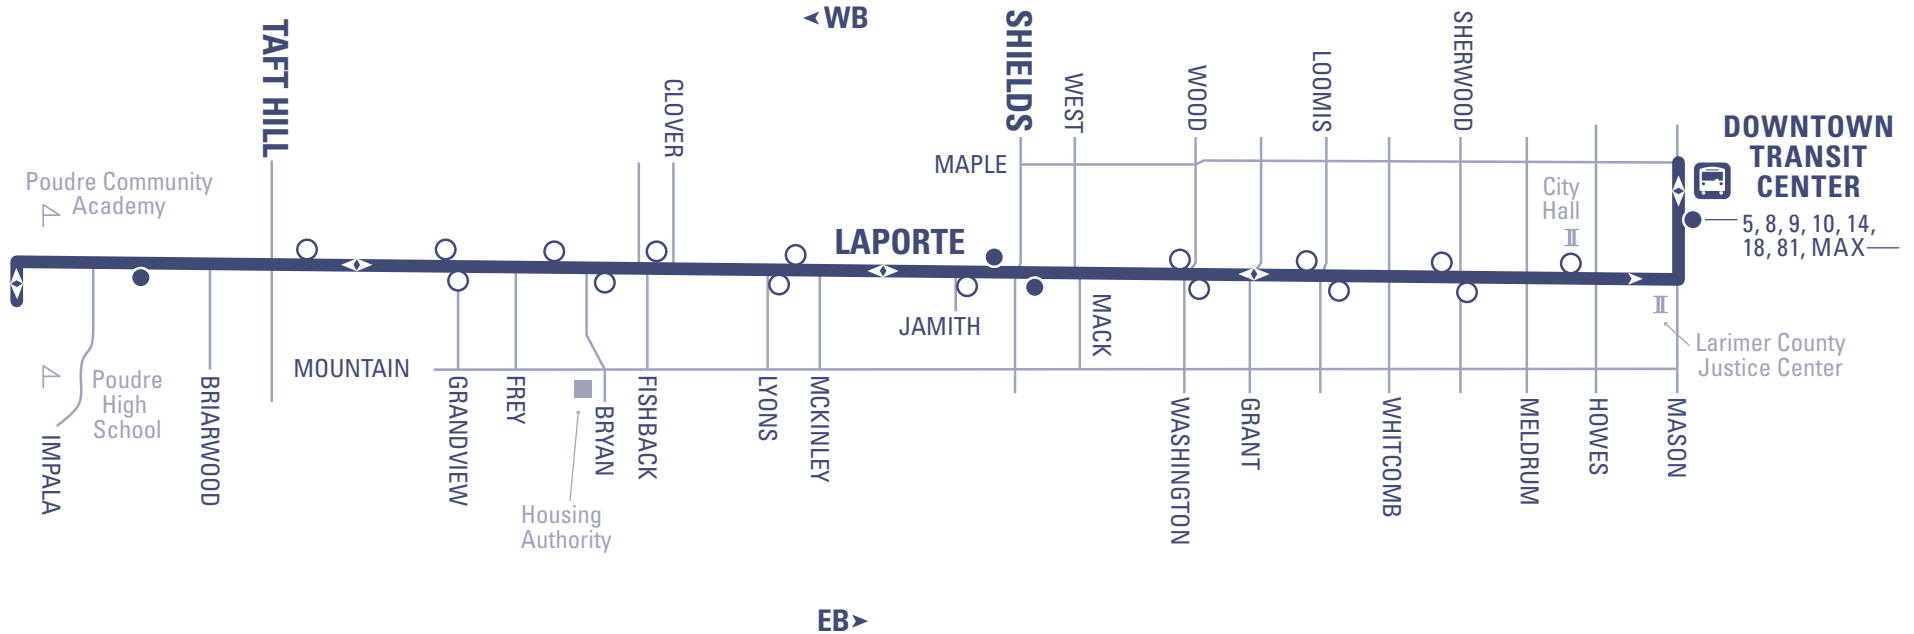

92

DTC ▶ LAPORTE ▶ POUDRE HS

EFFECTIVE 08/18/16

TRANSFORT

Runs Monday - Friday when PSD is in Session

MAP LEGEND

Bus Route

- **Time Point Bus Stop:** Street intersection used for time schedule reference point listed at the top of the time columns to estimate bus arrival and trip times.
- **Bus Stop**

-1- Connecting Routes

Transit Center

Landmarks:

- II Government Building
- Ⓜ College/University
- ✉ Post Office
- 🎓 School
- 📖 Library
- 💰 Shopping
- M Museum
- Other Landmark
- + Medical Facility

92 TRIPPER

BUS STOP NUMBER				
917	832	751	779	917
DEPART DOWNTOWN TRANSIT CENTER (DTC)	LAPORTE & SHIELDS	LAPORTE & IMPALA POUDRE HIGH SCHOOL	LAPORTE & SHIELDS	ARRIVE DOWNTOWN TRANSIT CENTER (DTC)
3:09 p	3:11 p	3:20 p	3:25 p	3:27 p