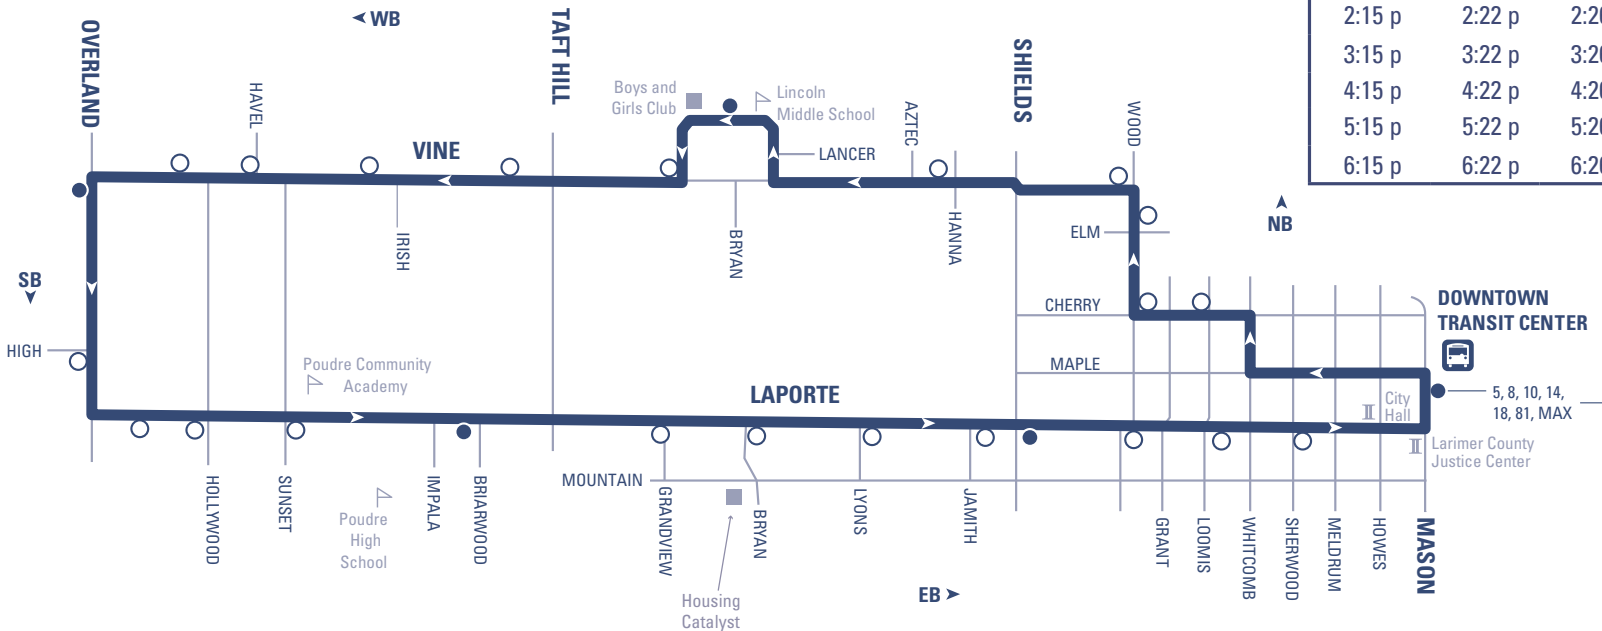

# TRANSFORT

Runs **MONDAY - SATURDAY** All Year Long

### MAP LEGEND

- Bus Route**
- **Time Point Bus Stop:** Street intersection used for time schedule reference point listed at the top of the time columns to estimate bus arrival and trip times.
- **Bus Stop**
- 1- **Connecting Routes**
- Transit Center**

## 9 LOOP

BUS STOP NUMBER					
917	763	769	751	779	917
DEPART DOWNTOWN TRANSIT CENTER (DTC)	LINCOLN MIDDLE SCHOOL	OVERLAND & VINE	LAPORTE & IMPALA POUDRE HIGH SCHOOL	LAPORTE & SHIELDS	ARRIVE DOWNTOWN TRANSIT CENTER (DTC)
6:15 a	6:22 a	6:26 a	6:29 a	6:31 a	6:38 a
7:15 a	7:22 a	7:26 a	7:29 a	7:31 a	7:38 a
8:15 a	8:22 a	8:26 a	8:29 a	8:31 a	8:38 a
9:15 a	9:22 a	9:26 a	9:29 a	9:31 a	9:38 a
10:15 a	10:22 a	10:26 a	10:29 a	10:31 a	10:38 a
11:15 a	11:22 a	11:26 a	11:29 a	11:31 a	11:38 a
12:15 p	12:22 p	12:26 p	12:29 p	12:31 p	12:38 p
1:15 p	1:22 p	1:26 p	1:29 p	1:31 p	1:38 p
2:15 p	2:22 p	2:26 p	2:29 p	2:31 p	2:38 p
3:15 p	3:22 p	3:26 p	3:29 p	3:31 p	3:38 p
4:15 p	4:22 p	4:26 p	4:29 p	4:31 p	4:38 p
5:15 p	5:22 p	5:26 p	5:29 p	5:31 p	5:38 p
6:15 p	6:22 p	6:26 p	6:29 p	6:31 p	6:38 p