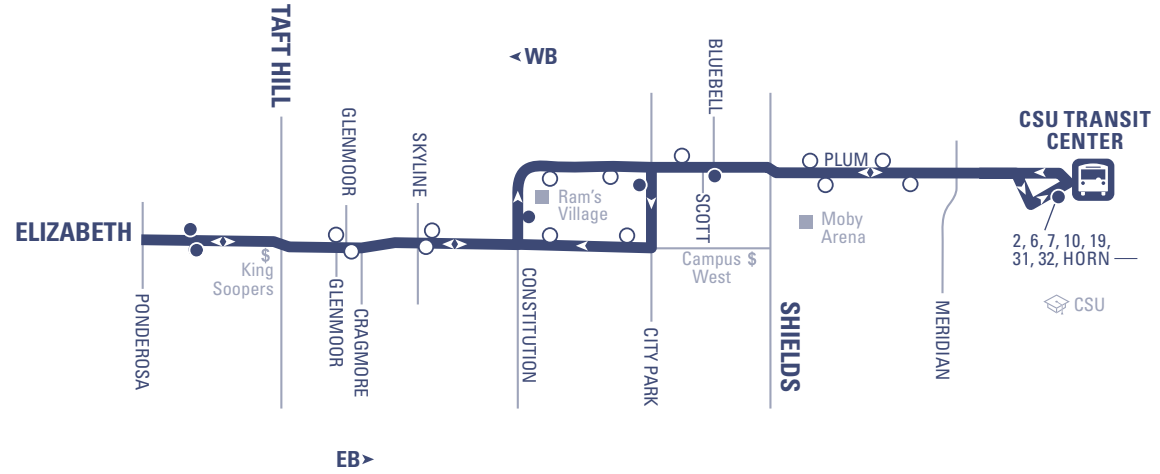

3 WESTBOUND

BUS STOP NUMBER			
466 DEPART CSU TRANSIT CENTER (CTC)	464 CITY PARK & PLUM	137 ELIZABETH & TAFT HILL	237 ARRIVE ELIZABETH & KING SOOPERS
6:53 a	6:57 a	7:02 a	7:05 a
7:08 a	7:12 a	7:17 a	7:20 a
7:23 a	7:27 a	7:32 a	7:35 a
7:38 a	7:42 a	7:47 a	7:50 a
7:53 a	7:57 a	8:02 a	8:05 a
8:08 a	8:12 a	8:17 a	8:20 a
8:23 a	8:27 a	8:32 a	8:35 a
8:38 a	8:42 a	8:47 a	8:50 a
8:53 a	8:57 a	9:02 a	9:05 a
9:08 a	9:12 a	9:17 a	9:20 a
9:23 a	9:27 a	9:32 a	9:35 a
9:38 a	9:42 a	9:47 a	9:50 a
9:53 a	9:57 a	10:02 a	10:05 a
10:08 a	10:12 a	10:17 a	10:20 a
10:23 a	10:27 a	10:32 a	10:35 a
10:38 a	10:42 a	10:47 a	10:50 a
10:53 a	10:57 a	11:02 a	11:05 a
11:08 a	11:12 a	11:17 a	11:20 a
11:23 a	11:27 a	11:32 a	11:35 a
11:38 a	11:42 a	11:47 a	11:50 a
11:53 a	11:57 a	12:02 p	12:05 p
12:08 p	12:12 p	12:17 p	12:20 p
12:23 p	12:27 p	12:32 p	12:35 p
12:38 p	12:42 p	12:47 p	12:50 p
12:53 p	12:57 p	1:02 p	1:05 p
1:08 p	1:12 p	1:17 p	1:20 p
1:23 p	1:27 p	1:32 p	1:35 p
1:38 p	1:42 p	1:47 p	1:50 p
1:53 p	1:57 p	2:02 p	2:05 p
2:08 p	2:12 p	2:17 p	2:20 p
2:23 p	2:27 p	2:32 p	2:35 p
2:38 p	2:42 p	2:47 p	2:50 p
2:53 p	2:57 p	3:02 p	3:05 p
3:08 p	3:12 p	3:17 p	3:20 p
3:23 p	3:27 p	3:32 p	3:35 p
3:38 p	3:42 p	3:47 p	3:50 p
3:53 p	3:57 p	4:02 p	4:05 p
4:08 p	4:12 p	4:17 p	4:20 p
4:23 p	4:27 p	4:32 p	4:35 p
4:38 p	4:42 p	4:47 p	4:50 p
4:53 p	4:57 p	5:02 p	5:05 p
5:08 p	5:12 p	5:17 p	5:20 p
5:23 p	5:27 p	5:32 p	5:35 p
5:38 p	5:42 p	5:47 p	5:50 p
5:53 p	5:57 p	6:02 p	6:05 p
----	----	----	----
----	----	----	----

Temporarily Suspended **SUNDAY & HOLIDAY** Service

3 EASTBOUND

BUS STOP NUMBER			
237 DEPART ELIZABETH & KING SOOPERS	811 CONSTITUTION & ELIZABETH	531 PLUM & SCOTT	466 ARRIVE CSU TRANSIT CENTER (CTC)
8:05 a	8:09 a	8:11 a	8:15 a
8:35 a	8:39 a	8:41 a	8:45 a
9:05 a	9:09 a	9:11 a	9:15 a
9:35 a	9:39 a	9:41 a	9:45 a
10:05 a	10:09 a	10:11 a	10:15 a
10:35 a	10:39 a	10:41 a	10:45 a
11:05 a	11:09 a	11:11 a	11:15 a
12:05 p	12:09 p	12:11 p	12:15 p
12:35 p	12:39 p	12:41 p	12:45 p
1:05 p	1:09 p	1:11 p	1:15 p
1:35 p	1:39 p	1:41 p	1:45 p
2:05 p	2:09 p	2:11 p	2:15 p
2:35 p	2:39 p	2:41 p	2:45 p
3:05 p	3:09 p	3:11 p	3:15 p
3:35 p	3:39 p	3:41 p	3:45 p
4:05 p	4:09 p	4:11 p	4:15 p
4:35 p	4:39 p	4:41 p	4:45 p
5:05 p	5:09 p	5:11 p	5:15 p
5:35 p	5:39 p	5:41 p	5:45 p
6:05 p	6:09 p	6:11 p	6:15 p
6:35 p	6:39 p	6:41 p	6:45 p
7:05 p	7:09 p	7:11 p	7:15 p

TEMPORARILY SUSPENDED

3 WESTBOUND

BUS STOP NUMBER			
466 DEPART CSU TRANSIT CENTER (CTC)	464 CITY PARK & PLUM	137 ELIZABETH & TAFT HILL	237 ARRIVE ELIZABETH & KING SOOPERS
8:23 a	8:27 a	8:32 a	8:35 a
8:53 a	8:57 a	9:02 a	9:05 a
9:23 a	9:27 a	9:32 a	9:35 a
9:53 a	9:57 a	10:02 a	10:05 a
10:23 a	10:27 a	10:32 a	10:35 a
10:53 a	10:57 a	11:02 a	11:05 a
11:23 a	11:27 a	11:32 a	11:35 a
12:23 p	12:27 p	12:32 p	12:35 p
12:53 p	12:57 p	1:02 p	1:05 p
1:23 p	1:27 p	1:32 p	1:35 p
1:53 p	1:57 p	2:02 p	2:05 p
2:23 p	2:27 p	2:32 p	2:35 p
2:53 p	2:57 p	3:02 p	3:05 p
3:23 p	3:27 p	3:32 p	3:35 p
3:53 p	3:57 p	4:02 p	4:05 p
4:23 p	4:27 p	4:32 p	4:35 p
4:53 p	4:57 p	5:02 p	5:05 p
5:23 p	5:27 p	5:32 p	5:35 p
5:53 p	5:57 p	6:02 p	6:05 p
6:23 p	6:27 p	6:32 p	6:35 p
6:53 p	6:57 p	7:02 p	7:05 p

TEMPORARILY SUSPENDED

MAP LEGEND

- Bus Route
- Time Point Bus Stop: Street intersection used for time schedule reference point listed at the top of the time columns to estimate bus arrival and trip times.
- Bus Stop
- -|- Connecting Routes
- Transit Center

Landmarks:

- Government Building
- Post Office
- Library
- Museum
- Medical Facility
- College/University
- School
- Shopping
- Other Landmark

Contact Us:
970-221-6620
ridetransfort.com