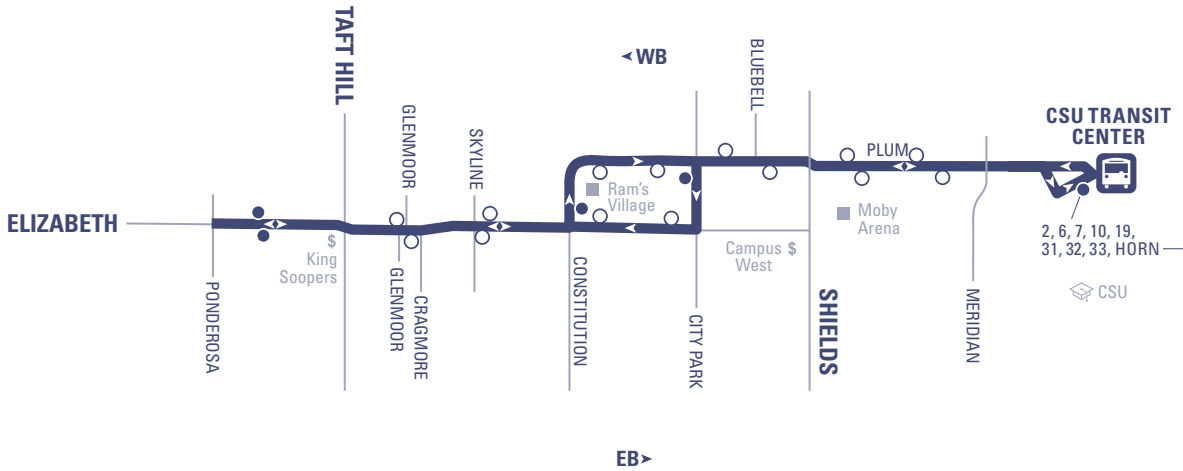

#### MAP LEGEND

- Bus Route**
- Time Point Bus Stop:** Street intersection used for time schedule reference point listed at the top of the time columns to estimate bus arrival and trip times.
- Bus Stop**
- Connecting Routes**
- Transit Center**

### 3 EASTBOUND

BUS STOP NUMBER		
237	811	466
DEPART ELIZABETH & KING SOOPERS	CONSTITUTION & ELIZABETH	ARRIVE CSU TRANSIT CENTER (CTC)
----	----	----
7:05 a	7:09 a	7:15 a
7:20 a	7:24 a	7:30 a
7:35 a	7:39 a	7:45 a
7:50 a	7:54 a	8:00 a
8:05 a	8:09 a	8:15 a
8:20 a	8:24 a	8:30 a
8:35 a	8:39 a	8:45 a
8:50 a	8:54 a	9:00 a
9:05 a	9:09 a	9:15 a
9:20 a	9:24 a	9:30 a
9:35 a	9:39 a	9:45 a
9:50 a	9:54 a	10:00 a
10:05 a	10:09 a	10:15 a
10:20 a	10:24 a	10:30 a
10:35 a	10:39 a	10:45 a
10:50 a	10:54 a	11:00 a
11:05 a	11:09 a	11:15 a
11:20 a	11:24 a	11:30 a
11:35 a	11:39 a	11:45 a
11:50 a	11:54 a	12:00 p
12:05 p	12:09 p	12:15 p
12:20 p	12:24 p	12:30 p
12:35 p	12:39 p	12:45 p
12:50 p	12:54 p	1:00 p
1:05 p	1:09 p	1:15 p
1:20 p	1:24 p	1:30 p
1:35 p	1:39 p	1:45 p
1:50 p	1:54 p	2:00 p
2:05 p	2:09 p	2:15 p
2:20 p	2:24 p	2:30 p
2:35 p	2:39 p	2:45 p
2:50 p	2:54 p	3:00 p
3:05 p	3:09 p	3:15 p
3:20 p	3:24 p	3:30 p
3:35 p	3:39 p	3:45 p
3:50 p	3:54 p	4:00 p
4:05 p	4:09 p	4:15 p
4:20 p	4:24 p	4:30 p
4:35 p	4:39 p	4:45 p
4:50 p	4:54 p	5:00 p
5:05 p	5:09 p	5:15 p
5:20 p	5:24 p	5:30 p
5:35 p	5:39 p	5:45 p
5:50 p	5:54 p	6:00 p
6:05 p	6:09 p	6:15 p