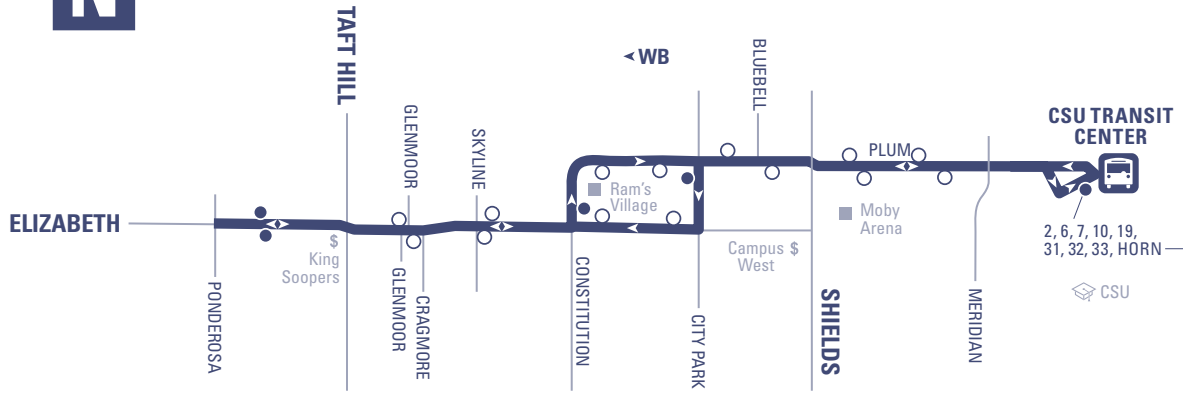

3

CTC ▶ PLUM ▶ ELIZABETH ▶ KING SOOPERS

EFFECTIVE 08/21/17

TRANSFORT

Runs **MONDAY - SATURDAY** All Year Long   Runs **MONDAY - FRIDAY** when CSU is in Session

EB▶

Runs **SUNDAY** and **HOLIDAYS** All Year Long

MAP LEGEND

1. **Bus Route**
   - **Time Point Bus Stop:** Street intersection used for time schedule reference point listed at the top of the time columns to estimate bus arrival and trip times.
   - **Bus Stop**
   - **Connecting Routes**
   - **Transit Center**
2. **Landmarks:**
3. Government Building
   - College/University
   - Post Office
   - School
   - Library
   - Shopping
   - Museum
   - Other Landmark
   - Medical Facility

3 EASTBOUND

BUS STOP NUMBER		
237 DEPART ELIZABETH & KING SOOPERS	811 CONSTITUTION & ELIZABETH	466 ARRIVE CSU TRANSIT CENTER (CTC)
8:05 a	8:09 a	8:15 a
8:35 a	8:39 a	8:45 a
9:05 a	9:09 a	9:15 a
9:35 a	9:39 a	9:45 a
10:05 a	10:09 a	10:15 a
10:35 a	10:39 a	10:45 a
11:05 a	11:09 a	11:15 a
11:35 a	11:39 a	11:45 a
12:05 p	12:09 p	12:15 p
12:35 p	12:39 p	12:45 p
1:05 p	1:09 p	1:15 p
1:35 p	1:39 p	1:45 p
2:05 p	2:09 p	2:15 p
2:35 p	2:39 p	2:45 p
3:05 p	3:09 p	3:15 p
3:35 p	3:39 p	3:45 p
4:05 p	4:09 p	4:15 p
4:35 p	4:39 p	4:45 p
5:05 p	5:09 p	5:15 p
5:35 p	5:39 p	5:45 p
6:05 p	6:09 p	6:15 p
6:35 p	6:39 p	6:45 p
7:05 p	7:09 p	7:15 p

3 WESTBOUND

BUS STOP NUMBER			
466 DEPART CSU TRANSIT CENTER (CTC)	464 CITY PARK & PLUM	137 ELIZABETH & TAFT HILL	237 ARRIVE ELIZABETH & KING SOOPERS
8:23 a	8:27 a	8:32 a	8:35 a
8:53 a	8:57 a	9:02 a	9:05 a
9:23 a	9:27 a	9:32 a	9:35 a
9:53 a	9:57 a	10:02 a	10:05 a
10:23 a	10:27 a	10:32 a	10:35 a
10:53 a	10:57 a	11:02 a	11:05 a
11:23 a	11:27 a	11:32 a	11:35 a
11:53 a	11:57 a	12:02 p	12:05 p
12:23 p	12:27 p	12:32 p	12:35 p
12:53 p	12:57 p	1:02 p	1:05 p
1:23 p	1:27 p	1:32 p	1:35 p
1:53 p	1:57 p	2:02 p	2:05 p
2:23 p	2:27 p	2:32 p	2:35 p
2:53 p	2:57 p	3:02 p	3:05 p
3:23 p	3:27 p	3:32 p	3:35 p
3:53 p	3:57 p	4:02 p	4:05 p
4:23 p	4:27 p	4:32 p	4:35 p
4:53 p	4:57 p	5:02 p	5:05 p
5:23 p	5:27 p	5:32 p	5:35 p
5:53 p	5:57 p	6:02 p	6:05 p
6:23 p	6:27 p	6:32 p	6:35 p
6:53 p	6:57 p	7:02 p	7:05 p
-----	-----	-----	-----

3 EASTBOUND

BUS STOP NUMBER		
237 DEPART ELIZABETH & KING SOOPERS	811 CONSTITUTION & ELIZABETH	466 ARRIVE CSU TRANSIT CENTER (CTC)
-----	-----	-----
-----	-----	-----
7:05 a	7:09 a	7:15 a
7:20 a	7:24 a	7:30 a
7:35 a	7:39 a	7:45 a
7:50 a	7:54 a	8:00 a
8:05 a	8:09 a	8:15 a
8:20 a	8:24 a	8:30 a
8:35 a	8:39 a	8:45 a
8:50 a	8:54 a	9:00 a
9:05 a	9:09 a	9:15 a
9:20 a	9:24 a	9:30 a
9:35 a	9:39 a	9:45 a
9:50 a	9:54 a	10:00 a
10:05 a	10:09 a	10:15 a
10:20 a	10:24 a	10:30 a
10:35 a	10:39 a	10:45 a
10:50 a	10:54 a	11:00 a
11:05 a	11:09 a	11:15 a
11:20 a	11:24 a	11:30 a
11:35 a	11:39 a	11:45 a
11:50 a	11:54 a	12:00 p
12:05 p	12:09 p	12:15 p
12:20 p	12:24 p	12:30 p
12:35 p	12:39 p	12:45 p
12:50 p	12:54 p	1:00 p
1:05 p	1:09 p	1:15 p
1:20 p	1:24 p	1:30 p
1:35 p	1:39 p	1:45 p
1:50 p	1:54 p	2:00 p
2:05 p	2:09 p	2:15 p
2:20 p	2:24 p	2:30 p
2:35 p	2:39 p	2:45 p
2:50 p	2:54 p	3:00 p
3:05 p	3:09 p	3:15 p
3:20 p	3:24 p	3:30 p
3:35 p	3:39 p	3:45 p
3:50 p	3:54 p	4:00 p
4:05 p	4:09 p	4:15 p
4:20 p	4:24 p	4:30 p
4:35 p	4:39 p	4:45 p
4:50 p	4:54 p	5:00 p
5:05 p	5:09 p	5:15 p
5:20 p	5:24 p	5:30 p
5:35 p	5:39 p	5:45 p
5:50 p	5:54 p	6:00 p
6:05 p	6:09 p	6:15 p

3 WESTBOUND