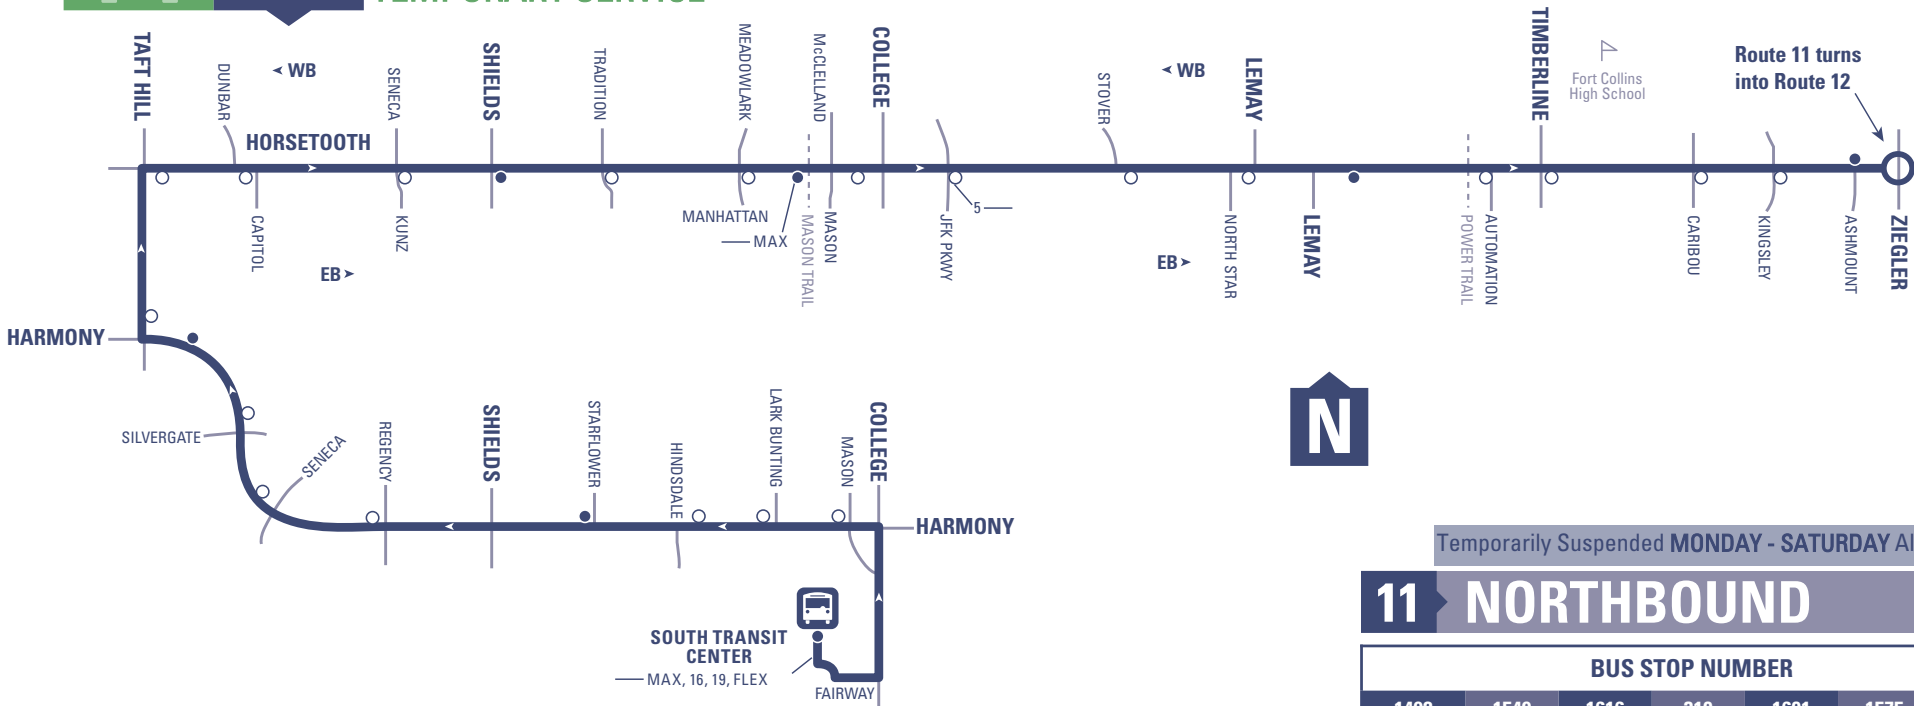

11

STC ▶ HARMONY ▶ TAFT HILL ▶ HORSETOOTH ▶ FORT COLLINS HS

TEMPORARY SERVICE

TRANSFORT

Temporarily Suspended **MONDAY - SATURDAY** All Year Long

11 NORTHBOUND

BUS STOP NUMBER						
DEPART SOUTH TRANSIT CENTER (STC)	1549 HARMONY & STARFLOWER	1616 HARMONY & TAFT HILL	310 HORSETOOTH & SHIELDS	1601 HORSETOOTH & MASON TRAIL	1575 HORSETOOTH & LEMAY	1493 ARRIVE HORSETOOTH & ZIEGLER
7:00 a	7:05 a	7:08 a	7:13 a	7:15 a	7:19 a	7:25 a
8:00 a	8:05 a	8:08 a	8:13 a	8:15 a	8:19 a	8:25 a
9:00 a	9:05 a	9:08 a	9:13 a	9:15 a	9:19 a	9:25 a
10:00 a	10:05 a	10:08 a	10:13 a	10:15 a	10:19 a	10:25 a
11:00 a	11:05 a	11:08 a	11:13 a	11:15 a	11:19 a	11:25 a
12:00 p	12:05 p	12:08 p	12:13 p	12:15 p	12:19 p	12:25 p
1:00 p	1:05 p	1:08 p	1:13 p	1:15 p	1:19 p	1:25 p
2:00 p	2:05 p	2:08 p	2:13 p	2:15 p	2:19 p	2:25 p
3:00 p	3:05 p	3:08 p	3:13 p	3:15 p	3:19 p	3:25 p
4:00 p	4:05 p	4:08 p	4:13 p	4:15 p	4:19 p	4:25 p
5:00 p	5:05 p	5:08 p	5:13 p	5:15 p	5:19 p	5:25 p
6:00 p	6:05 p	6:08 p	6:13 p	6:15 p	6:19 p	6:25 p
7:00 p	7:05 p	7:08 p	7:13 p	7:15 p	7:19 p	7:25 p
8:00 p	8:05 p	8:08 p	8:13 p	8:15 p	8:19 p	8:25 p
9:00 p	9:05 p	9:08 p	9:13 p	9:15 p	9:19 p	9:25 p
10:00 p	10:05 p	10:08 p	10:13 p	10:15 p	10:19 p	10:25 p

TEMPORARILY SUSPENDED

MAP LEGEND

- Bus Route**
 - Time Point Bus Stop:** Street intersection used for time schedule reference point listed at the top of the time columns to estimate bus arrival and trip times.
 - Bus Stop**
 - Connecting Routes**
 - Transit Center**
- Landmarks:**
- Government Building
 - College/University
 - Post Office
 - School
 - Library
 - Shopping
 - Museum
 - Other Landmark
 - Medical Facility

Contact Us:
 970-221-6620 | ridetransfort.com