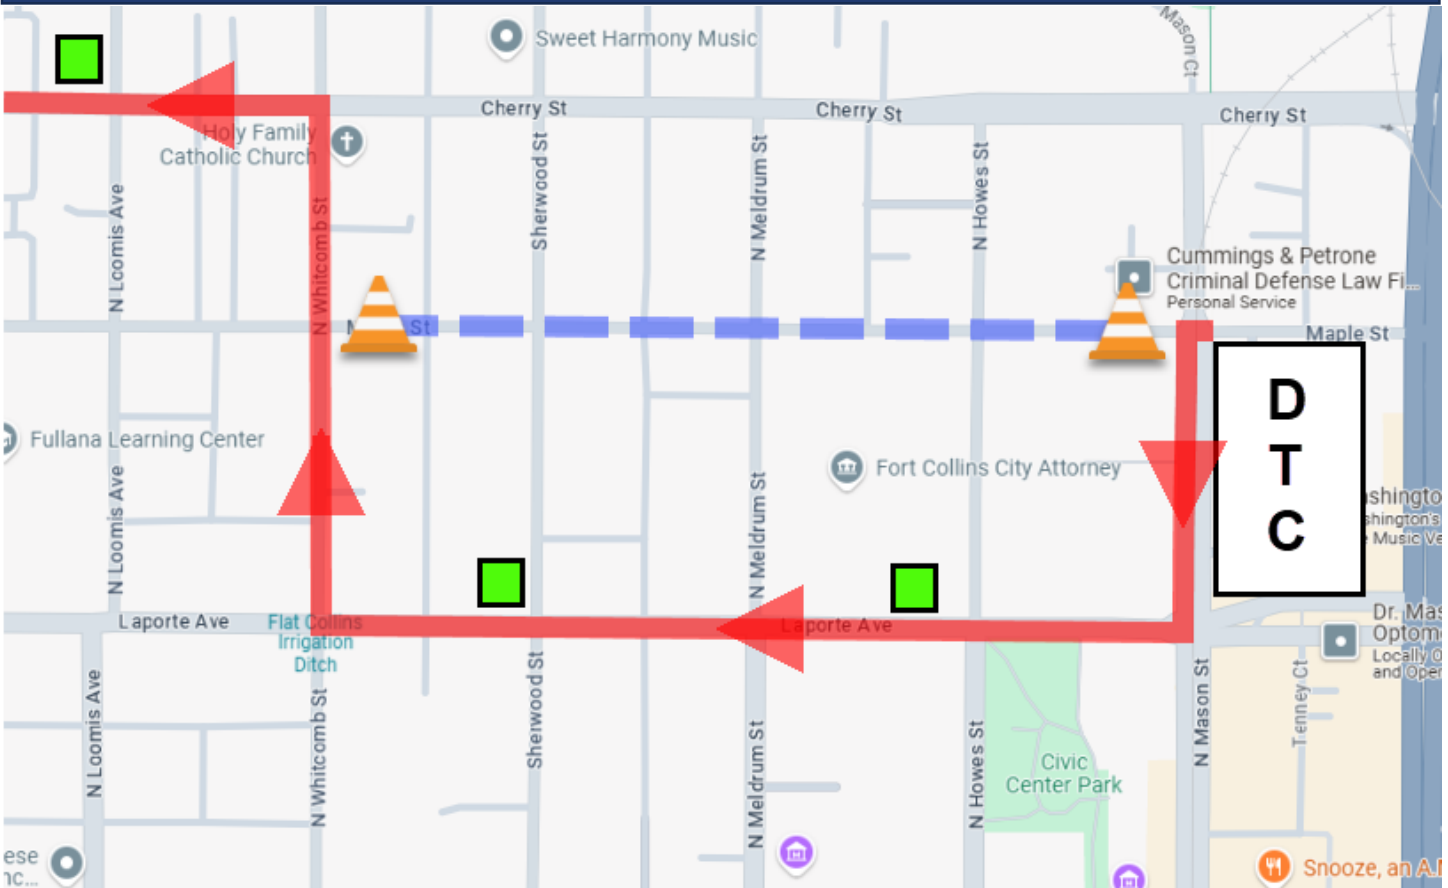

RIDER ALERT

ROUTE 9 SHARIN' O' THE GREEN DETOUR

03/15/25 START OF DAY – 10:15 AM

DTC
LEFT ON MAPLE
LEFT ON MASON
RIGHT ON LAPORTE
RIGHT ON WHITCOMB
LEFT ON CHERRY
RESUME ROUTE

- = DETOUR CONFIGURATION
- = NORMAL ROUTE CONFIGURATION
- = NOT SERVICED DURING DETOUR
- = CLOSED BUS STOP
- = TEMPORARY BUS STOP
- = TRANSFORT BUS STOP