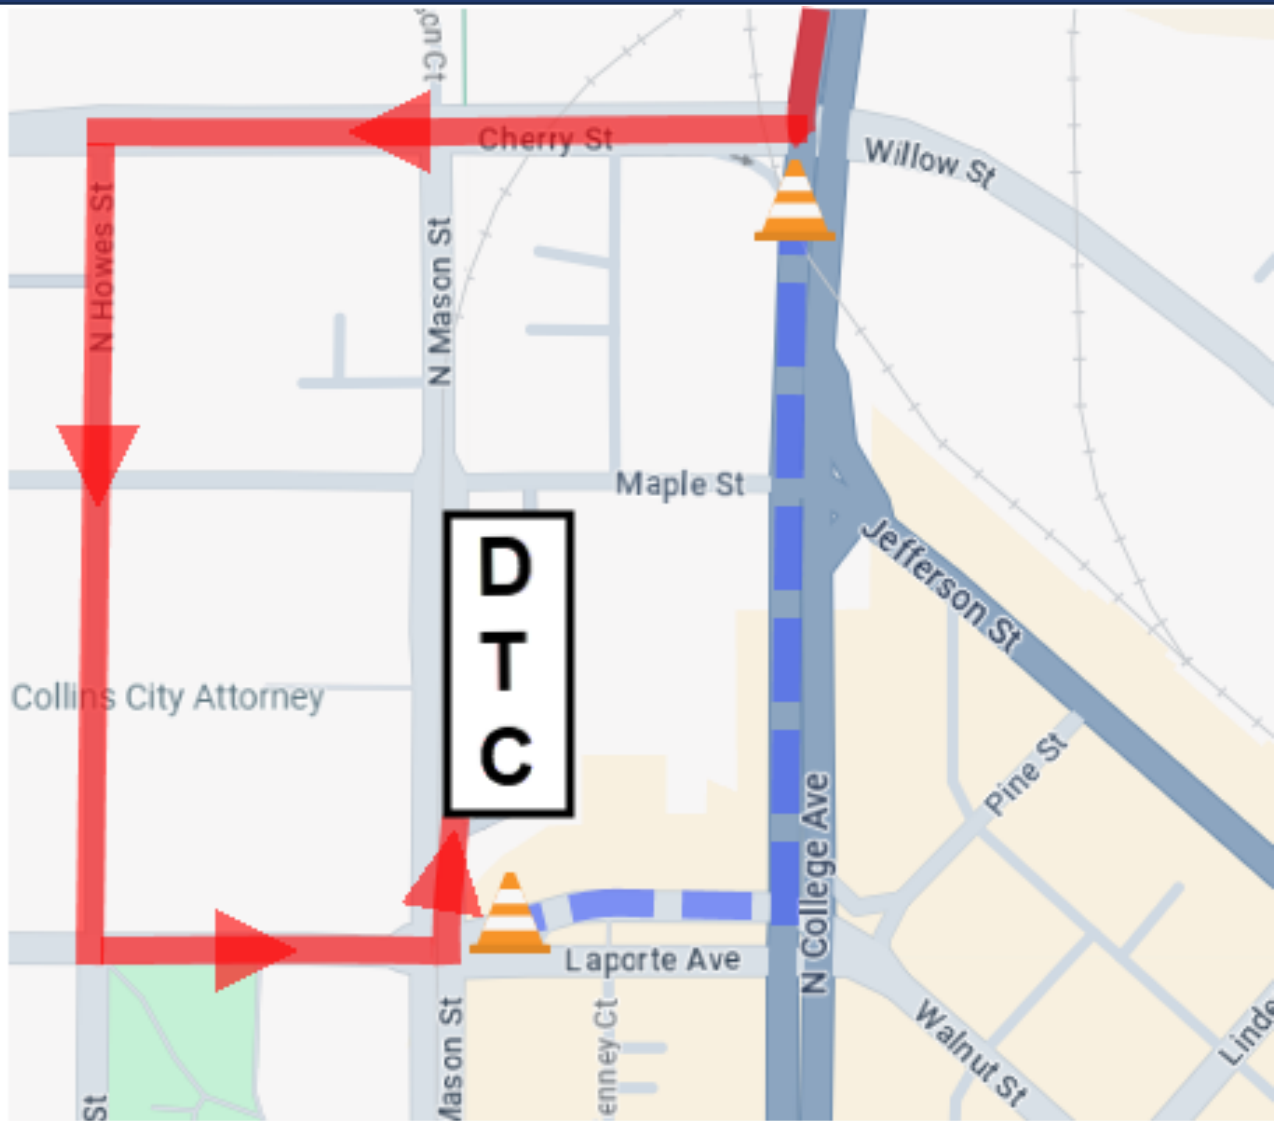

RIDER ALERT

RT 8 TURKEY TROT DETOUR

11/28/24 Start of Day to Noon

SB ON COLLEGE, RIGHT ON CHERRY, LEFT ON HOWES, LEFT ON LAPORTE, LEFT ON MASON TO DTC

	= DETOUR CONFIGURATION
	= NORMAL ROUTE CONFIGURATION
	= NOT SERVICED DURING DETOUR
	= CLOSED BUS STOP
	= TEMPORARY BUS STOP
	= TRANSFORT BUS STOP