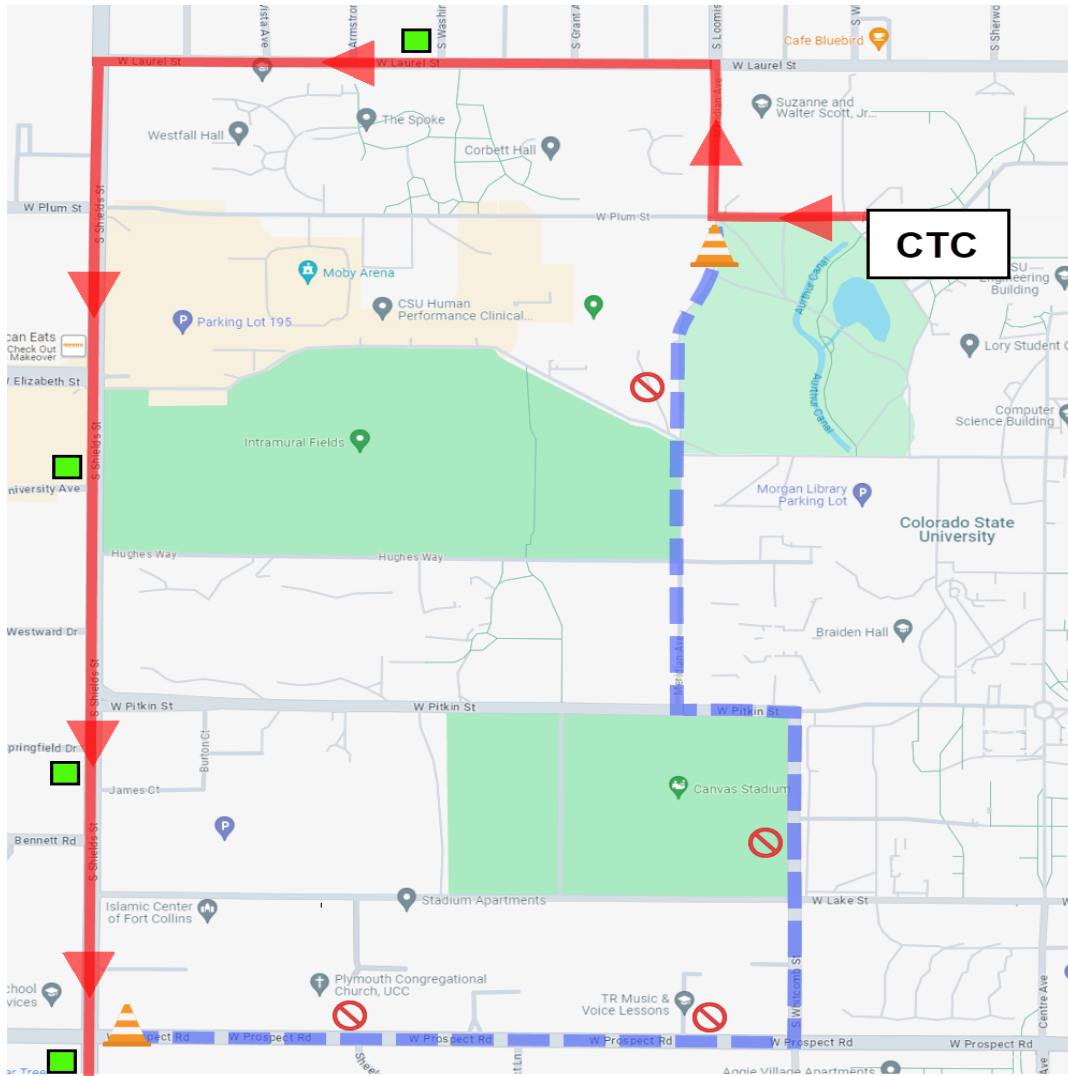

RIDER ALERT

ROUTE 7 SB MERIDIAN DETOUR

11/29/24

FROM CTC
LEFT ON PLUM
RIGHT ON MERIDIAN
LEFT ON LAUREL
LEFT ON SHIELDS
RESUME NORMAL ROUTE

	= DETOUR CONFIGURATION
	= NORMAL ROUTE CONFIGURATION
	= NOT SERVICED DURING DETOUR
	= CLOSED BUS STOP
	= TEMPORARY BUS STOP
	= TRANSFORT BUS STOP