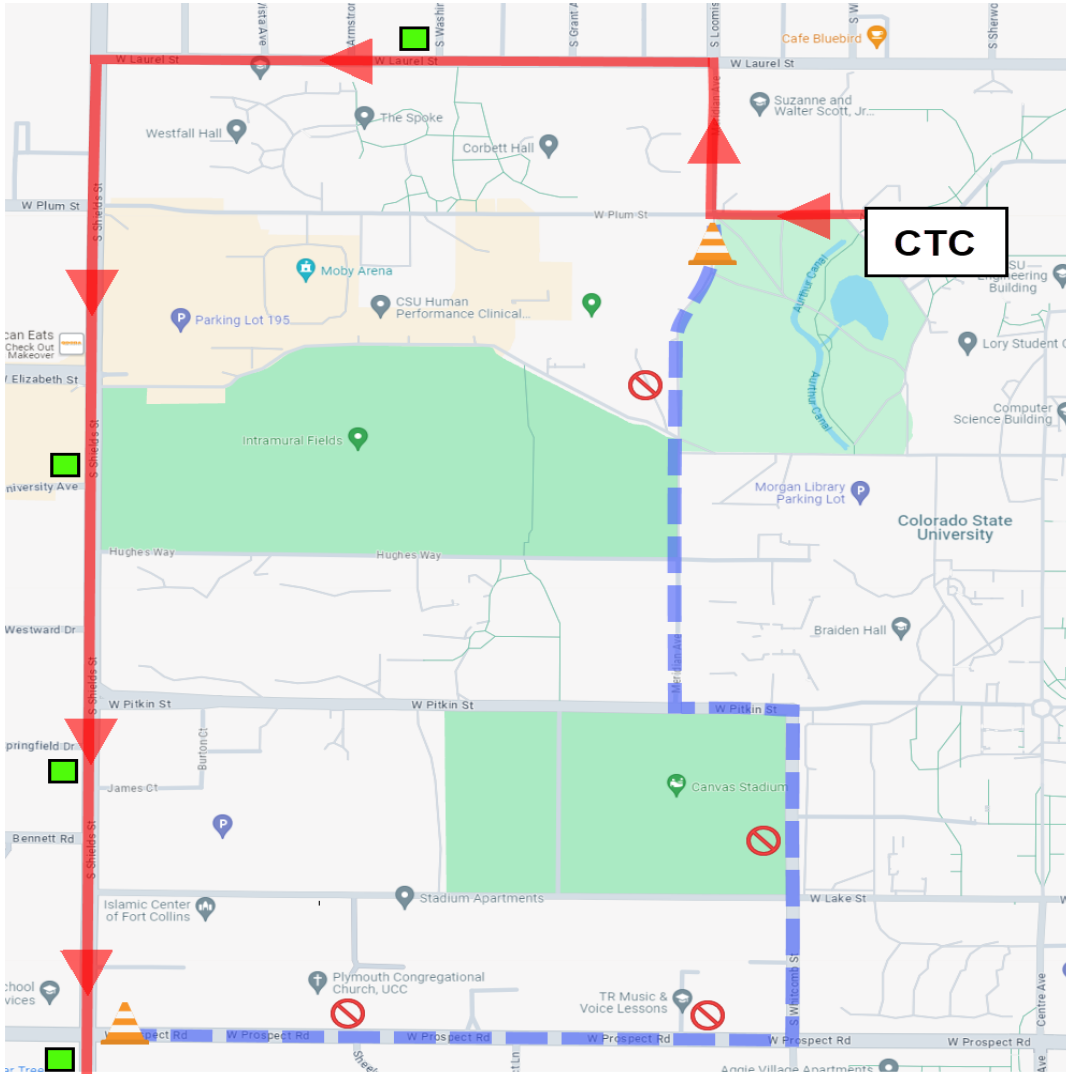

RIDER ALERT

ROUTE 7 SB CSU COMMENCEMENT DETOUR

5/16/25

FROM CTC
LEFT ON PLUM
RIGHT ON MERIDIAN
LEFT ON LAUREL
LEFT ON SHIELDS
RESUME NORMAL ROUTE

	= DETOUR CONFIGURATION
	= NORMAL ROUTE CONFIGURATION
	= NOT SERVICED DURING DETOUR
	= CLOSED BUS STOP
	= TEMPORARY BUS STOP
	= TRANSFORT BUS STOP