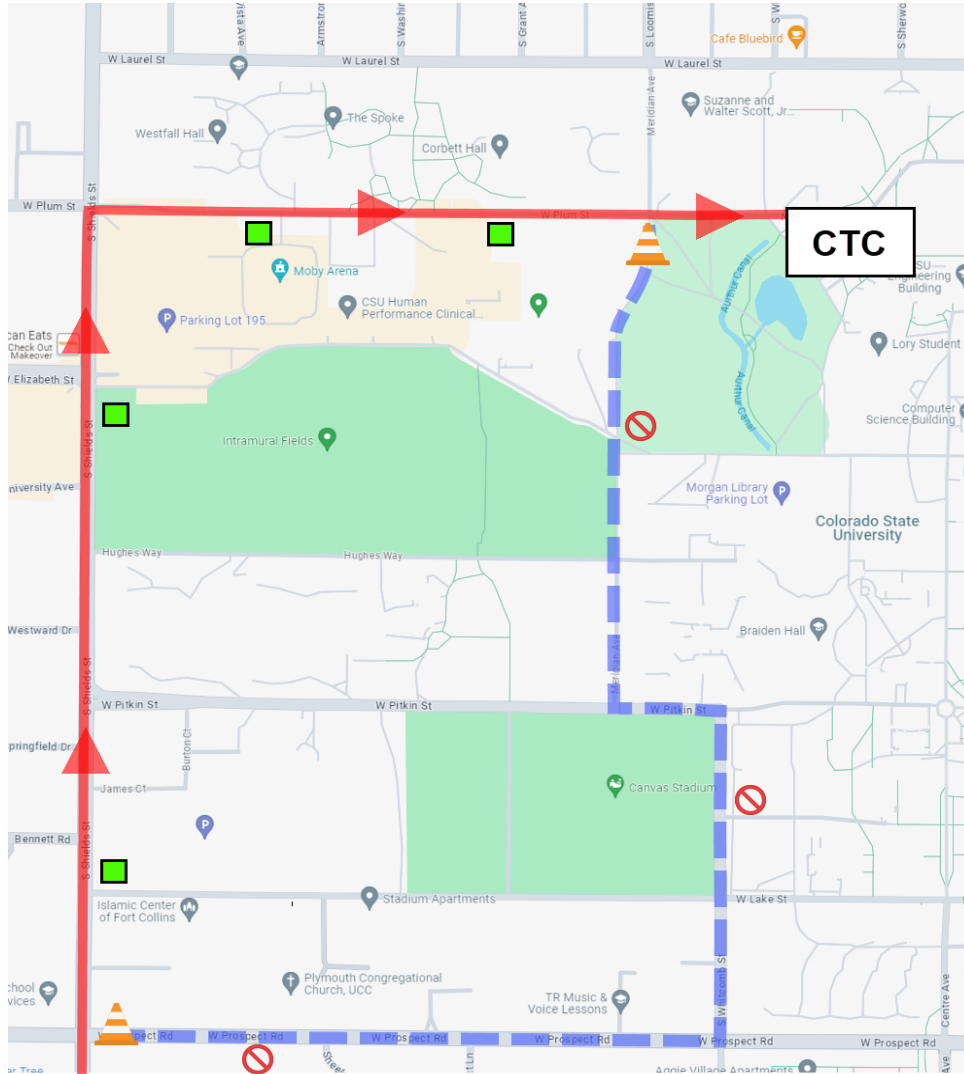

RIDER ALERT

ROUTE 7 NB MERIDIAN DETOUR

11/29/24

**NB ON SHIELDS
RIGHT ON PLUM
ARRIVE CTC**

	= DETOUR CONFIGURATION
	= NORMAL ROUTE CONFIGURATION
	= NOT SERVICED DURING DETOUR
	= CLOSED BUS STOP
	= TEMPORARY BUS STOP
	= TRANSFORT BUS STOP