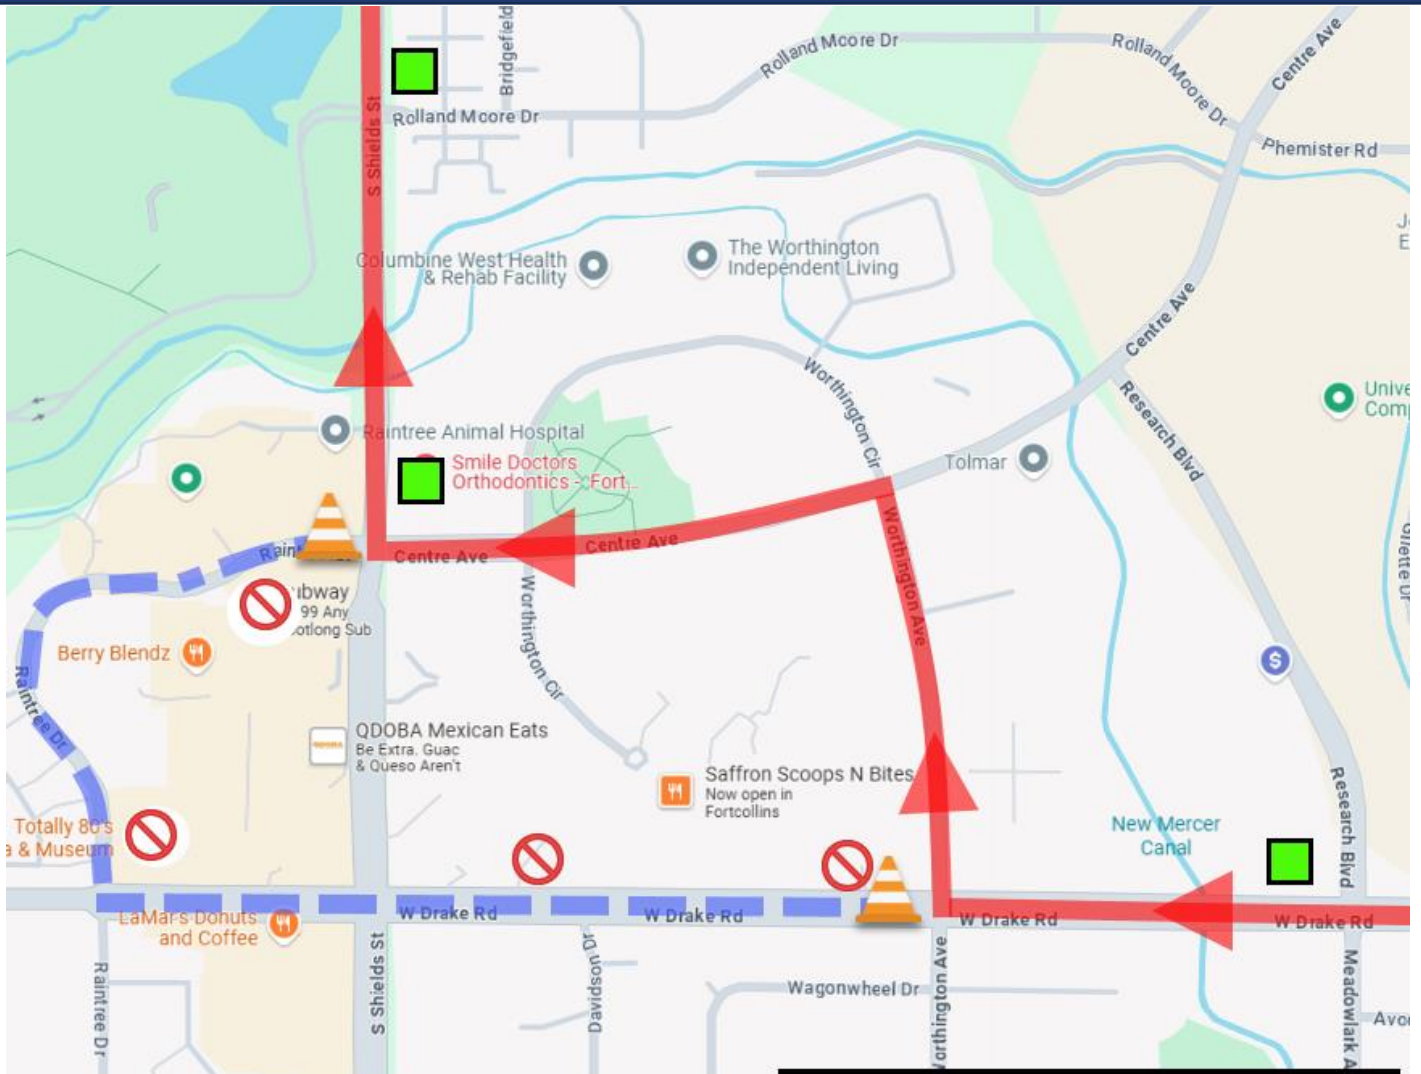

RIDER ALERT

ROUTE 7 NB DRAKE AND SHIELDS DETOUR

05/09/25-05/10/25

WB ON DRAKE
RIGHT ON WORTHINGTON
LEFT ON CENTRE
RIGHT ON SHIELDS
RESUME ROUTE

	= DETOUR CONFIGURATION
	= NORMAL ROUTE CONFIGURATION
	= NOT SERVICED DURING DETOUR
	= CLOSED BUS STOP
	= TEMPORARY BUS STOP
	= TRANSFORT BUS STOP