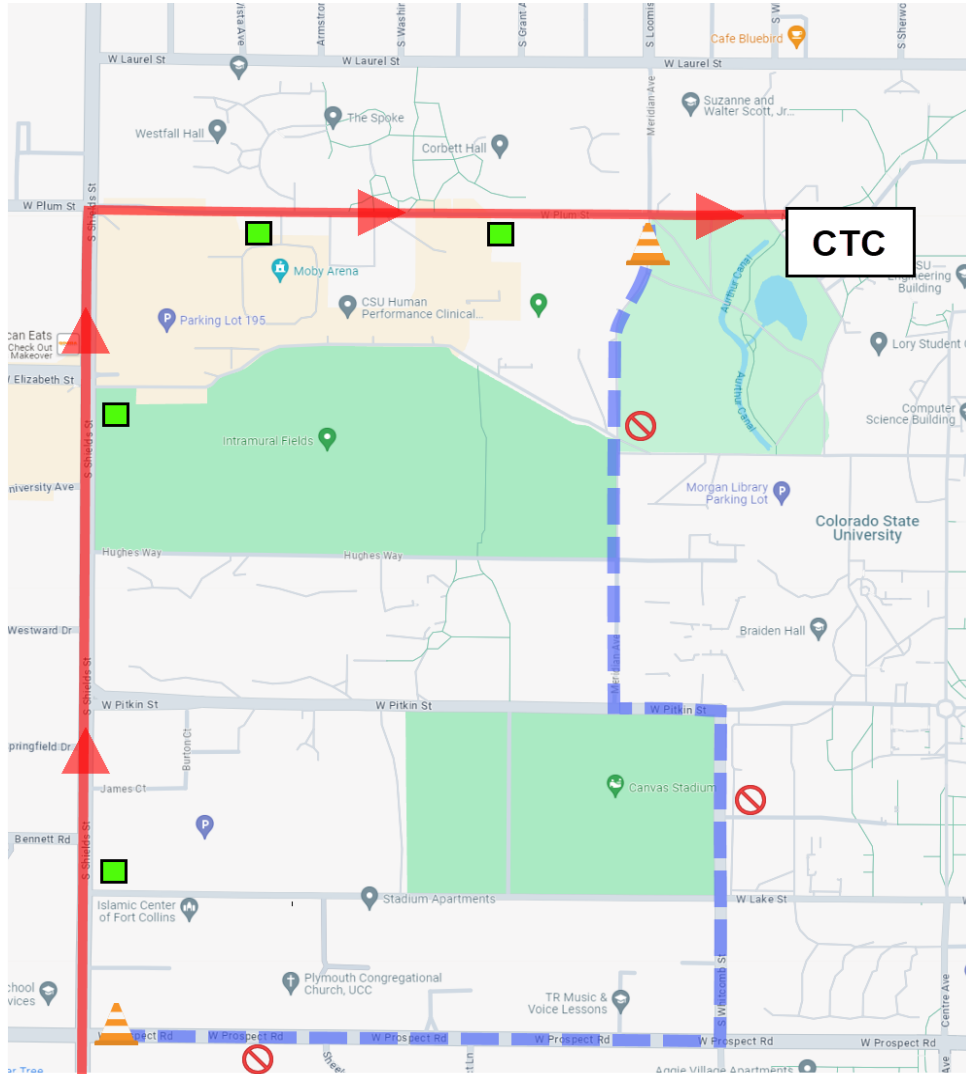

RIDER ALERT

ROUTE 7 NB CSU COMMENCEMENT DETOUR

5/16/25

**NB ON SHIELDS
RIGHT ON PLUM
ARRIVE CTC**

	= DETOUR CONFIGURATION
	= NORMAL ROUTE CONFIGURATION
	= NOT SERVICED DURING DETOUR
	= CLOSED BUS STOP
	= TEMPORARY BUS STOP
	= TRANSFORT BUS STOP