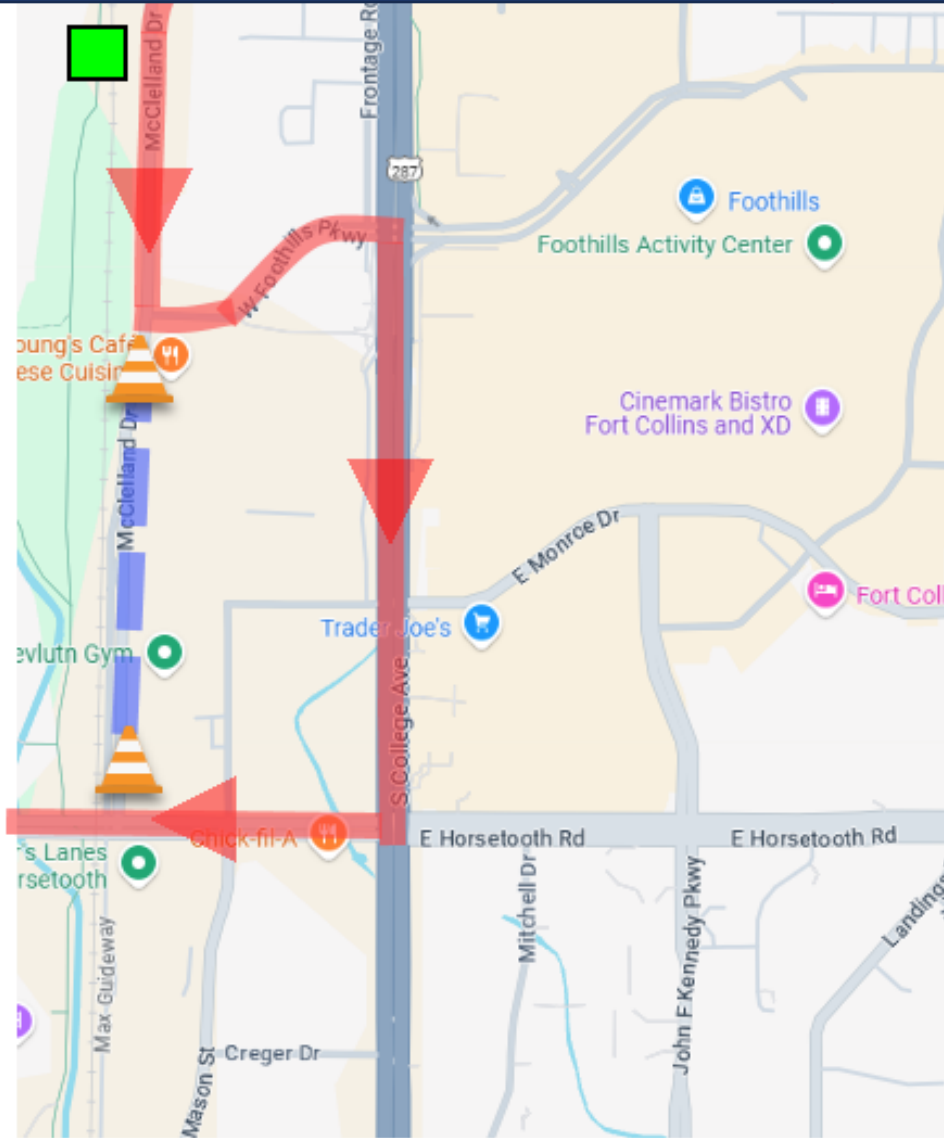

RIDER ALERT

ROUTE 6 MCLELLAND DETOUR

11/21/24 - TBD

**SWALLOW
STATION, LEFT
ON FOOTHILLS,
RIGHT ON
COLLEGE, RIGHT
ON HORSETOOTH,
RESUME ROUTE**

	= DETOUR CONFIGURATION
	= NORMAL ROUTE CONFIGURATION
	= NOT SERVICED DURING DETOUR
	= CLOSED BUS STOP
	= TEMPORARY BUS STOP
	= TRANSFORT BUS STOP