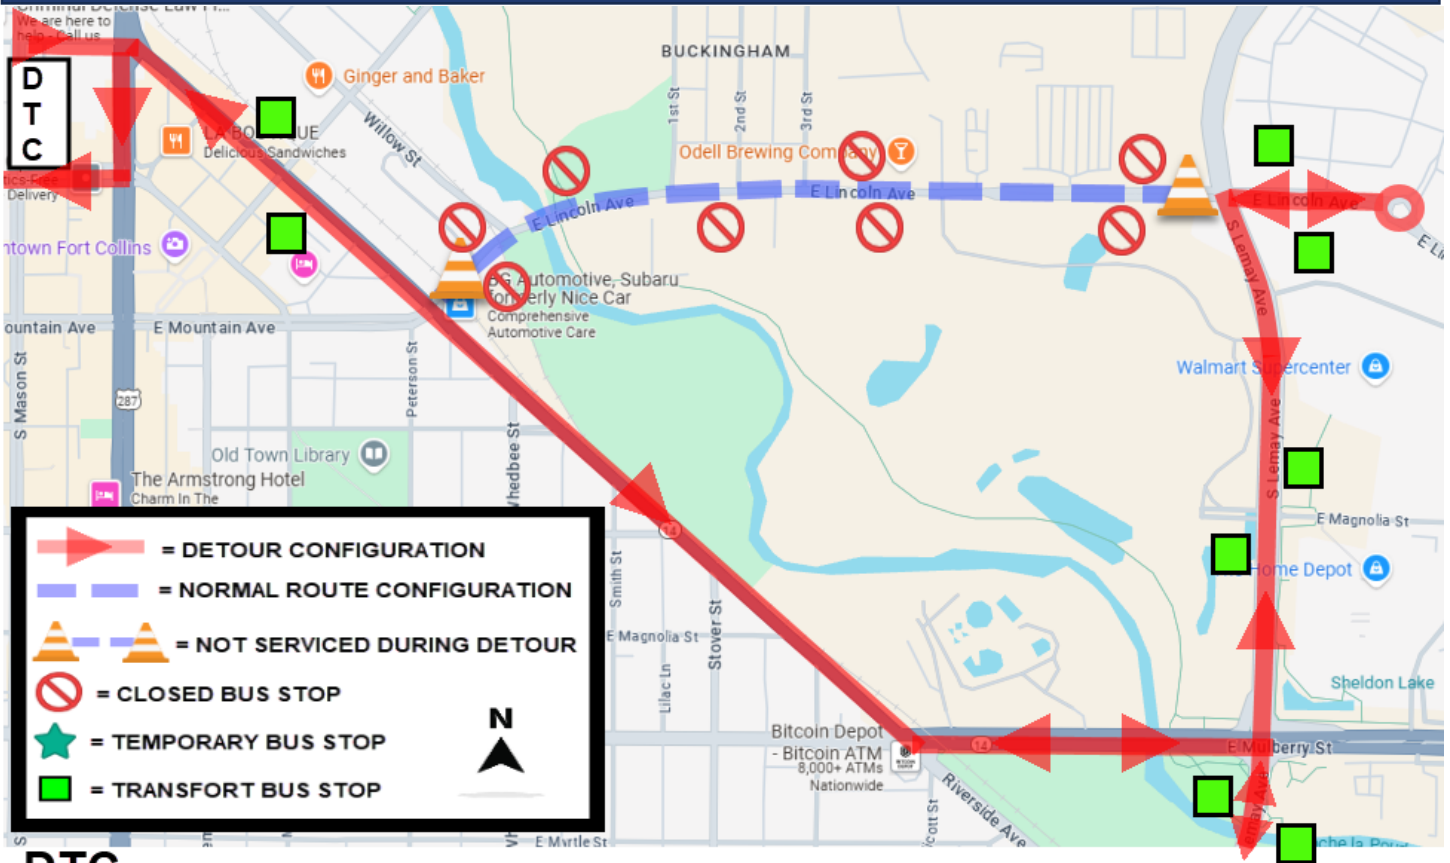

RIDER ALERT

ROUTE 5 SHARIN' O' THE GREEN DETOUR

03/15/25 START OF DAY – END OF RACE

DTC
RIGHT ON MAPLE TO
JEFFERSON, LEFT ON
MULBERRY, LEFT ON
LEMAY, RIGHT ON
LINCOLN, AROUND
ROUNDAABOUT, LEFT ON

NB ON LEMAY
RIGHT ON LINCOLN
AROUND ROUNDAABOUT,
LEFT ON LEMAY, RIGHT
ON MULBERRY, RIGHT ON
RIVERSIDE, LEFT ON
COLLEGE, RIGHT ON
LAPORTE TO DTC