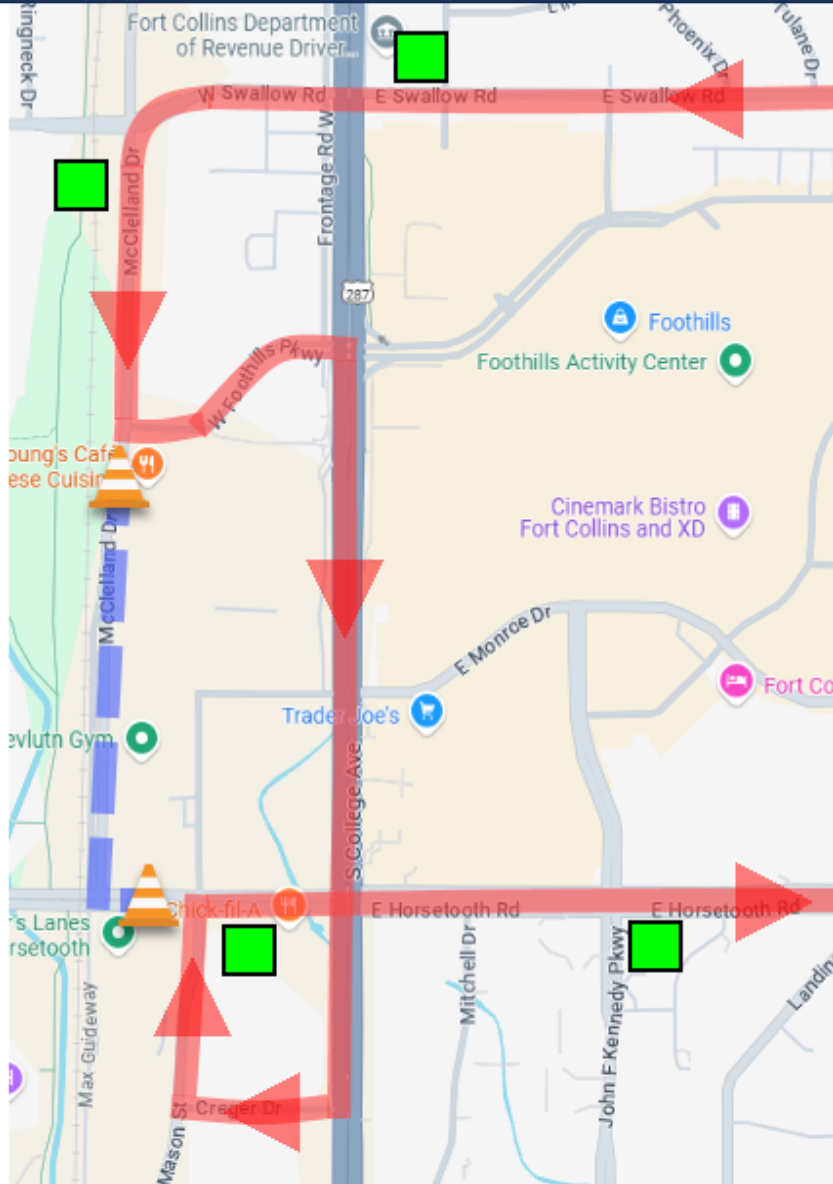

RIDER ALERT

ROUTE 5 MCLELLAND DETOUR

11/21/24 - TBD

SB SWALLOW STATION
LEFT ON MCCLELLAND
LEFT ON FOOTHILLS
RIGHT ON COLLEGE
RIGHT ON CREGER
RIGHT ON MASON
RIGHT ON HORSETOOTH
RESUME ROUTING

	= DETOUR CONFIGURATION
	= NORMAL ROUTE CONFIGURATION
	= NOT SERVICED DURING DETOUR
	= CLOSED BUS STOP
	= TEMPORARY BUS STOP
	= TRANSPORT BUS STOP