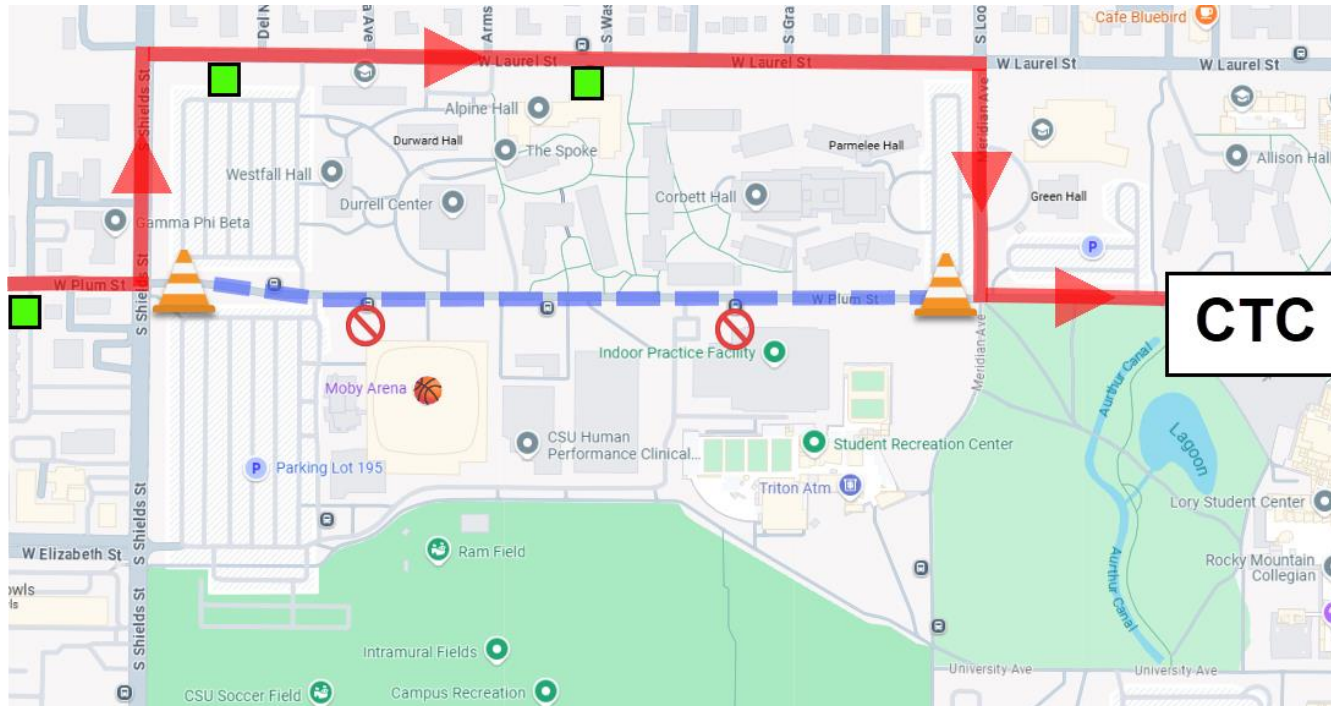

RIDER ALERT | ROUTE 31 MOBY LOT/PLUM DETOUR

02/12/2024 8:45AM – 4:00PM

EB ON PLUM
LEFT ON SHIELDS
RIGHT ON LAUREL
RIGHT ON MERIDIAN
LEFT ON PLUM
CTC

- = DETOUR CONFIGURATION
- = NORMAL ROUTE CONFIGURATION
- = NOT SERVICED DURING DETOUR
- = CLOSED BUS STOP
- = TEMPORARY BUS STOP
- = TRANSFORT BUS STOP