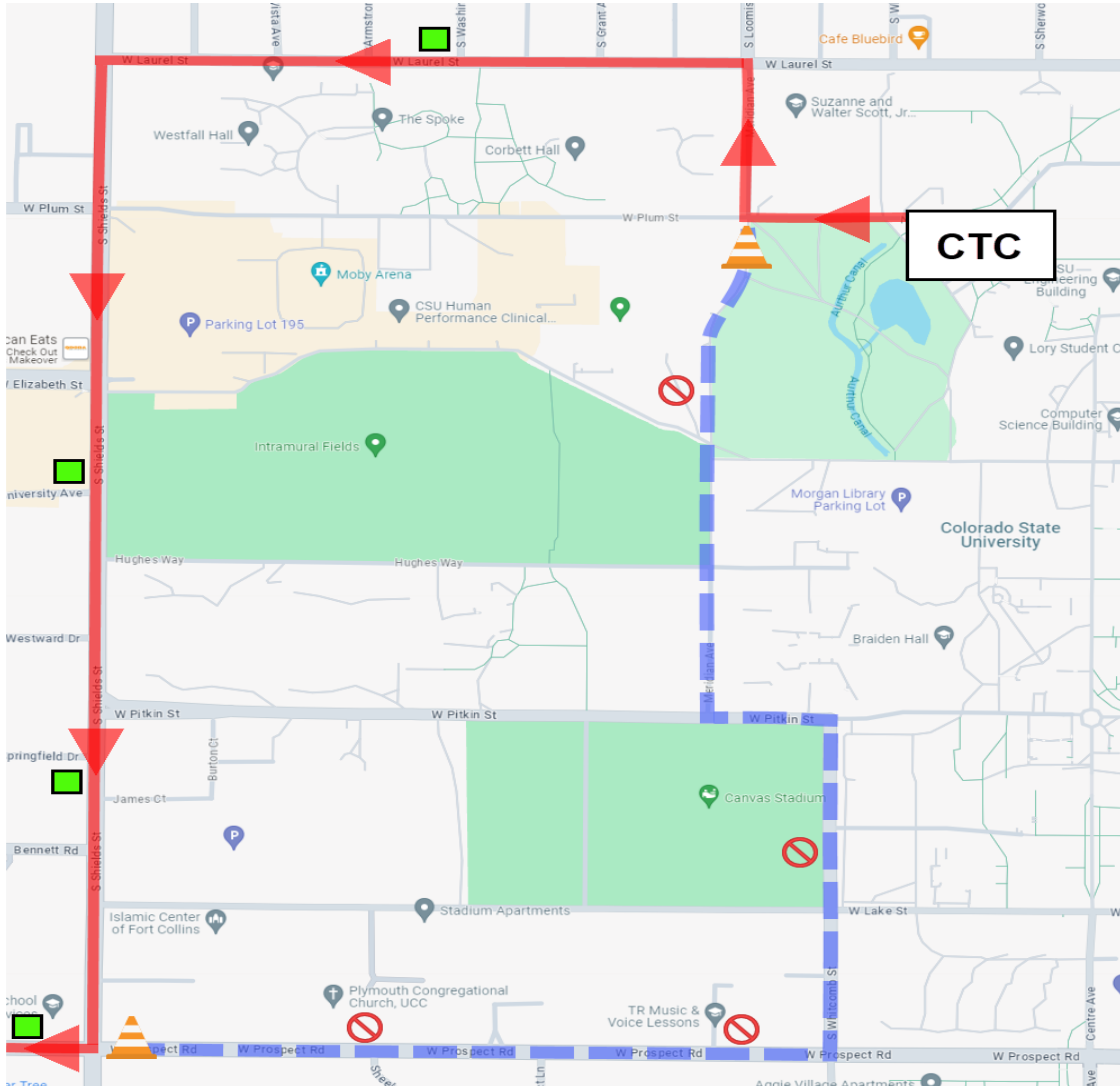

## ROUTE 2 MERIDIAN DETOUR

11/29/24

**FROM CTC**  
**LEFT ON PLUM**  
**RIGHT ON MERIDIAN**  
**LEFT ON LAUREL**  
**LEFT ON SHIELDS**  
**RIGHT ON PROSPECT**  
**RESUME NORMAL ROUTE**

	= DETOUR CONFIGURATION
	= NORMAL ROUTE CONFIGURATION
	= NOT SERVICED DURING DETOUR
	= CLOSED BUS STOP
	= TEMPORARY BUS STOP
	= TRANSFORD BUS STOP