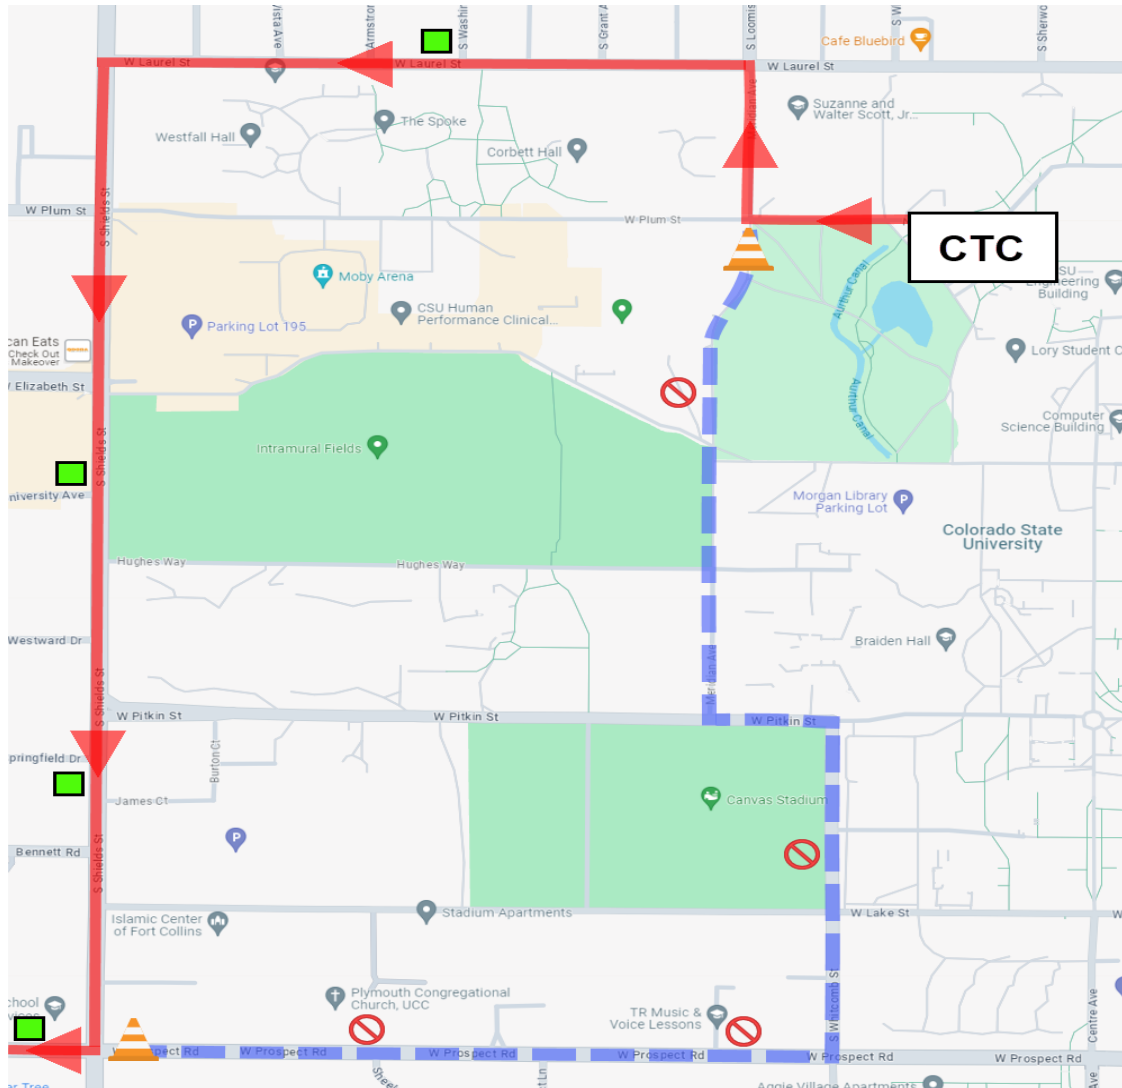

RIDER ALERT

ROUTE 2 CSU COMMENCEMENT DETOUR

5/16/25

FROM CTC
LEFT ON PLUM
RIGHT ON MERIDIAN
LEFT ON LAUREL
LEFT ON SHIELDS
RIGHT ON PROSPECT
RESUME NORMAL ROUTE

	= DETOUR CONFIGURATION
	= NORMAL ROUTE CONFIGURATION
	= NOT SERVICED DURING DETOUR
	= CLOSED BUS STOP
	= TEMPORARY BUS STOP
	= TRANSFERT BUS STOP