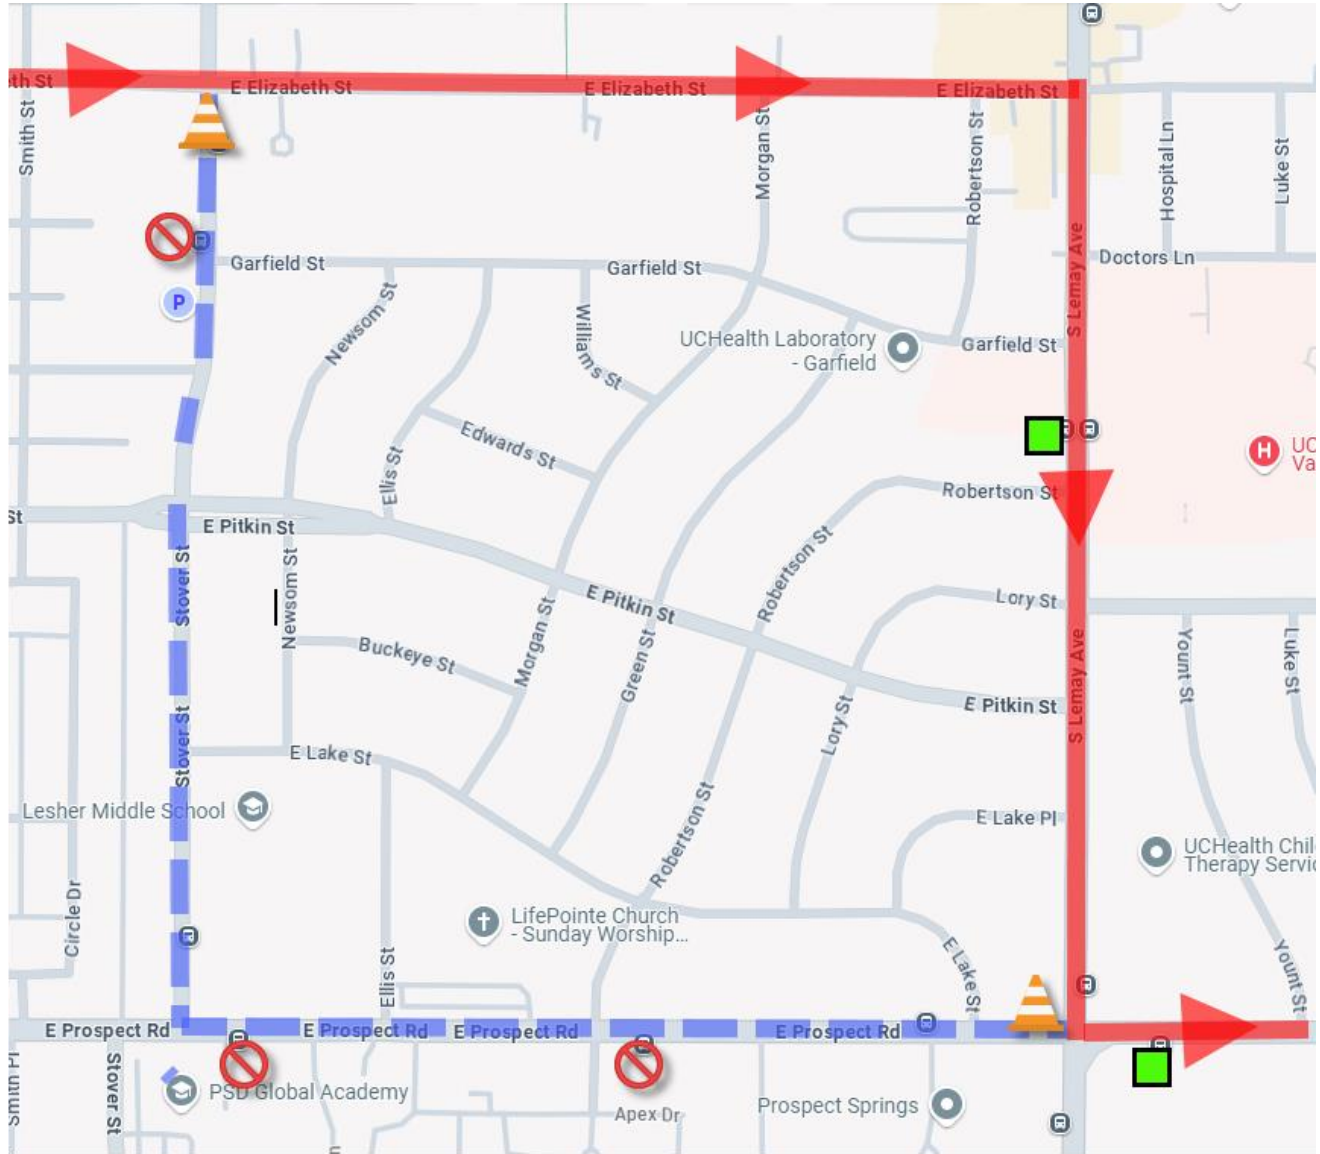

RIDER ALERT

ROUTE 18 SB MOTHER'S DAY 5K DETOUR

05/10/2025 – START OF DAY TO 1:00 PM

SB FROM ELIZABETH AND STOVER
REMAIN EB ON ELIZABETH
RIGHT ON LEMAY
LEFT ON PROSPECT
RESUME NORMAL ROUTING

	= DETOUR CONFIGURATION
	= NORMAL ROUTE CONFIGURATION
	= NOT SERVICED DURING DETOUR
	= CLOSED BUS STOP
	= TEMPORARY BUS STOP
	= TRANSFORT BUS STOP