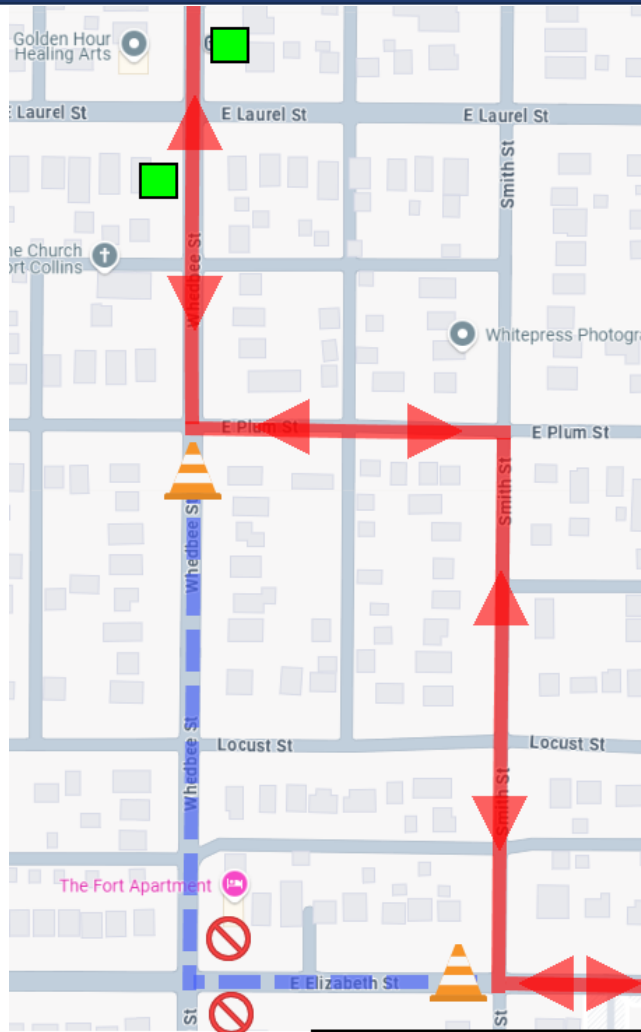

# RIDER ALERT

## ROUTE 18 WHEDBEE DETOUR

12/10/24-TBD

**SB ON WHEDBEE, LEFT ON PLUM, RIGHT ON SMITH, LEFT ON ELIZABETH, RESUME WB ON ELIZABETH, RIGHT ON SMITH, LEFT ON PLUM, RIGHT ON WHEDBEE, RESUME**

	= DETOUR CONFIGURATION
	= NORMAL ROUTE CONFIGURATION
	= NOT SERVICED DURING DETOUR
	= CLOSED BUS STOP
	= TEMPORARY BUS STOP
	= TRANSFERT BUS STOP