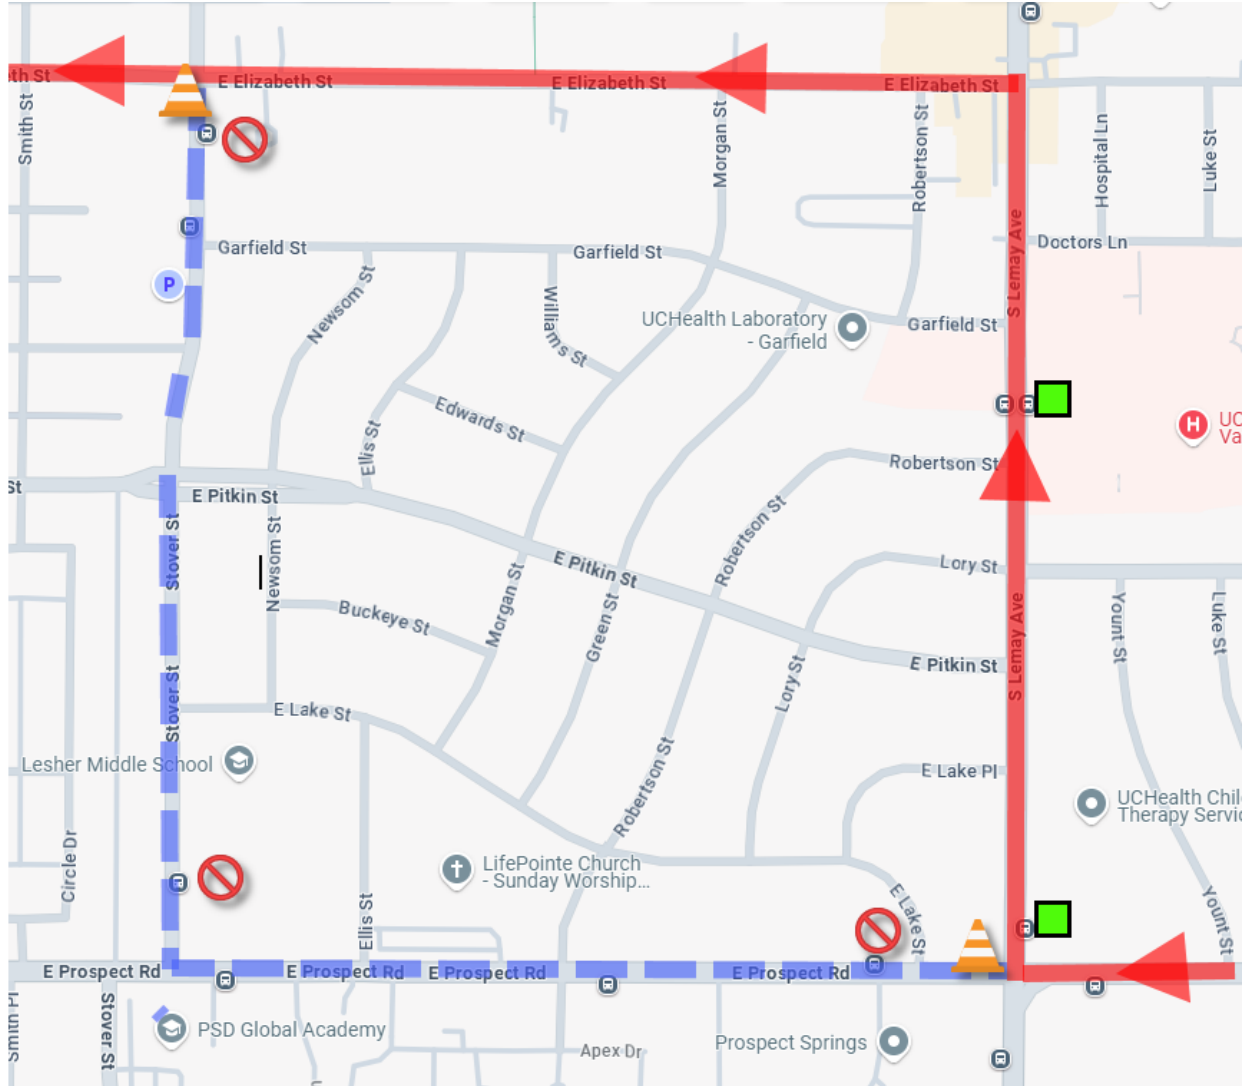

RIDER ALERT

ROUTE 18 NB MOTHER'S DAY 5K DETOUR

005/10/2025 – START OF DAY TO 1:00 PM

NB FROM PROSPECT AND LEMAY
RIGHT ON LEMAY
LEFT ON ELIZABETH
RESUME NORMAL ROUTING AT
PROSPECT AND STOVER

	= DETOUR CONFIGURATION
	= NORMAL ROUTE CONFIGURATION
	= NOT SERVICED DURING DETOUR
	= CLOSED BUS STOP
	= TEMPORARY BUS STOP
	= TRANSFORT BUS STOP