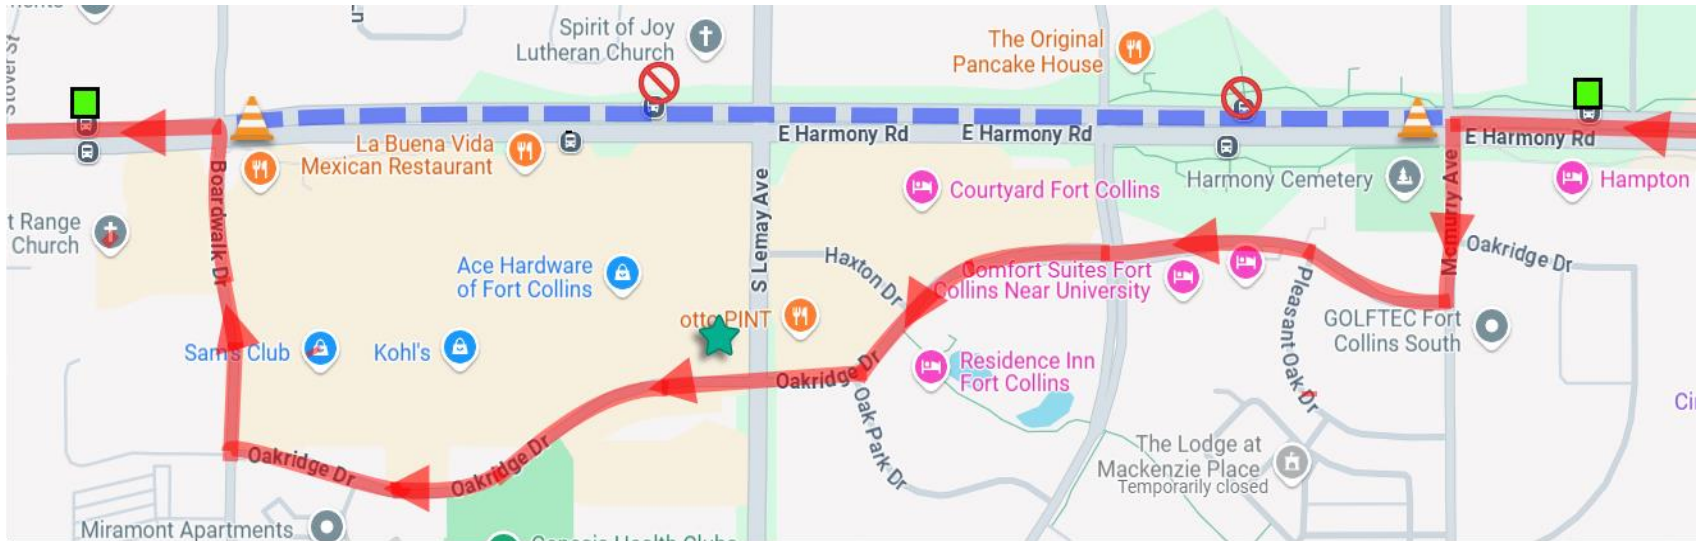

RIDER ALERT | RT 16 WB HARMONY-LEMAY

05/10/2025 ONLY

**WESTBOUND ON HARMONY
LEFT ON MCMURRY
RIGHT ON OAKRIDGE
RIGHT ON BOARDWALK
LEFT ON HARMONY
RESUME NORMAL ROUTE**

- = DETOUR CONFIGURATION
- = NORMAL ROUTE CONFIGURATION
- = NOT SERVICED DURING DETOUR
- = CLOSED BUS STOP
- = TEMPORARY BUS STOP
- = TRANSFORT BUS STOP