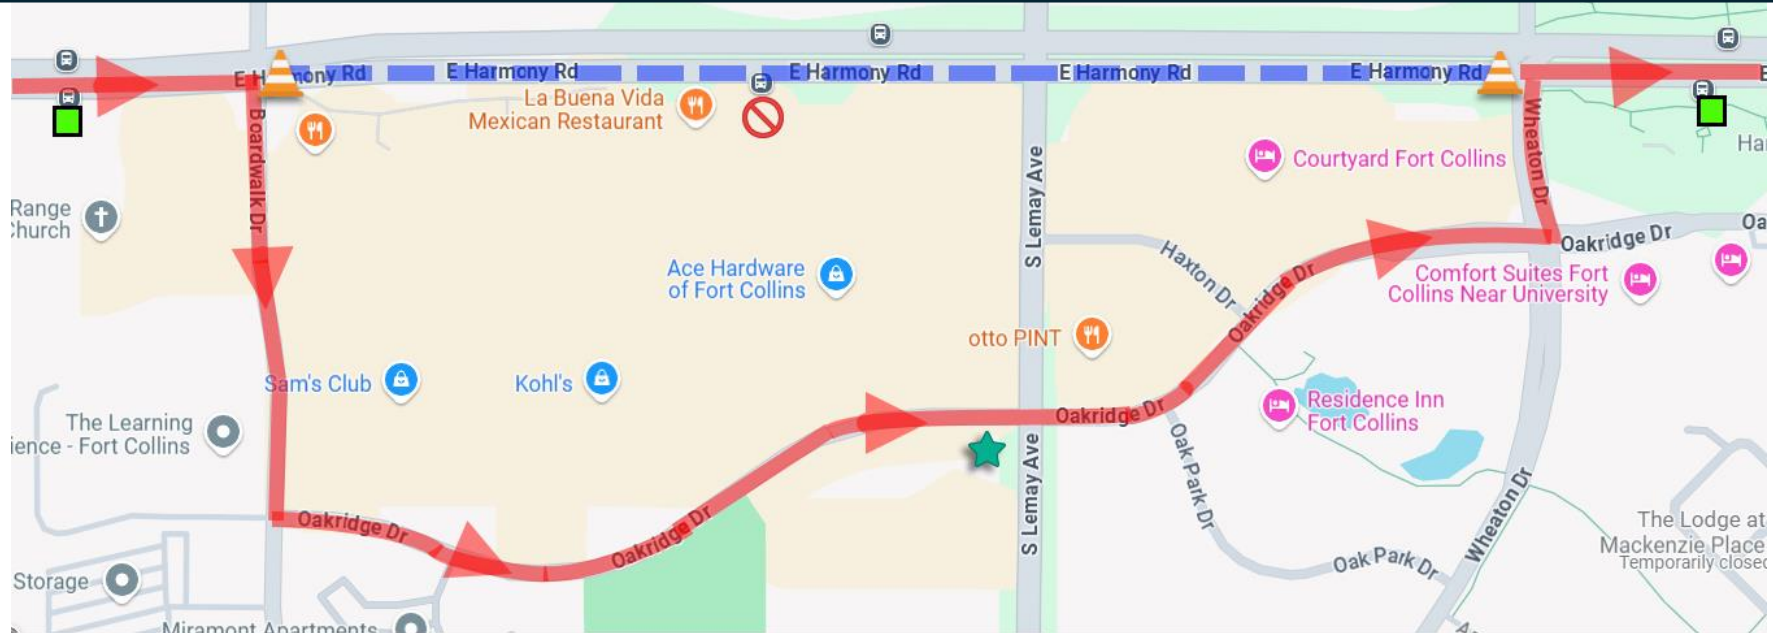

RIDER ALERT | RT 16 EB HARMONY-LEMAY DETOUR

05/10/2025 ONLY

EASTBOUND ON HARMONY
RIGHT ON BOARDWALK
LEFT ON OAKRIDGE
LEFT ON WHEATON
RIGHT ON HARMONY
RESUME NORMAL ROUTE

	= CURRENT ROUTE CONFIGURATION
	= NOT SERVICED WHILE ON DETOUR
	= CLOSED BUS STOP
	= TEMPORARY BUS STOP
	= TRANSFORT BUS STOP