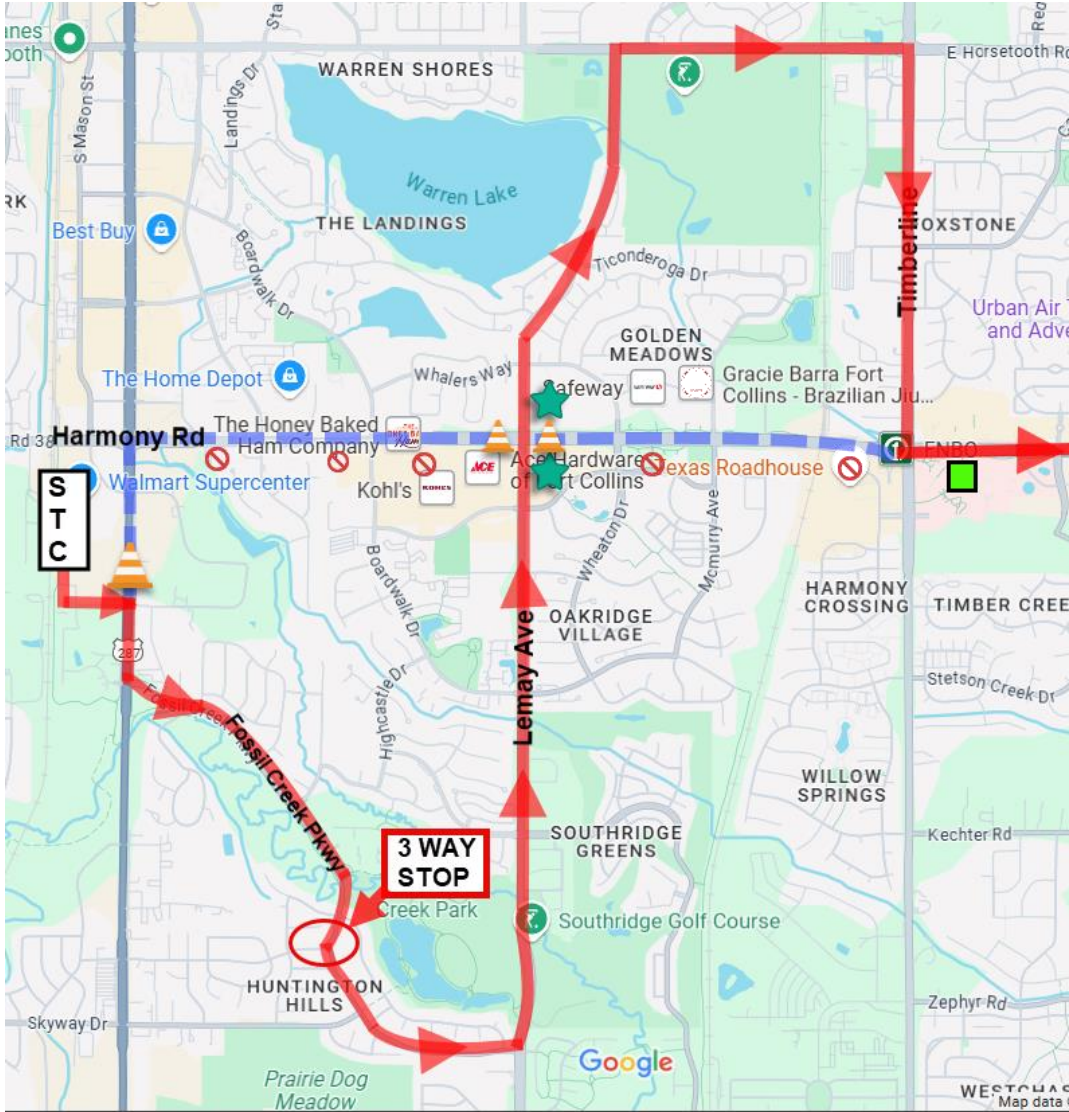

RIDER ALERT

ROUTE 16 EB HARMONY CLOSURE DETOUR

04/22/25 – TBD

EASTBOUND FROM STC
 LEFT ON FAIRWAY
 RIGHT ON COLLEGE
 LEFT ON FOSSIL CREEK PKWY
 TO 3 WAY STOP
 LEFT ON FOSSIL CREEK PKWY
 LEFT ON LEMAY
 RIGHT ON HORSETOOTH
 RIGHT ON TIMBERLINE
 LEFT ON HARMONY
 RESUME ROUTE

	= DETOUR CONFIGURATION
	= NORMAL ROUTE CONFIGURATION
	= NOT SERVICED DURING DETOUR
	= CLOSED BUS STOP
	= TEMPORARY BUS STOP
	= TRANSFORT BUS STOP

N
↑