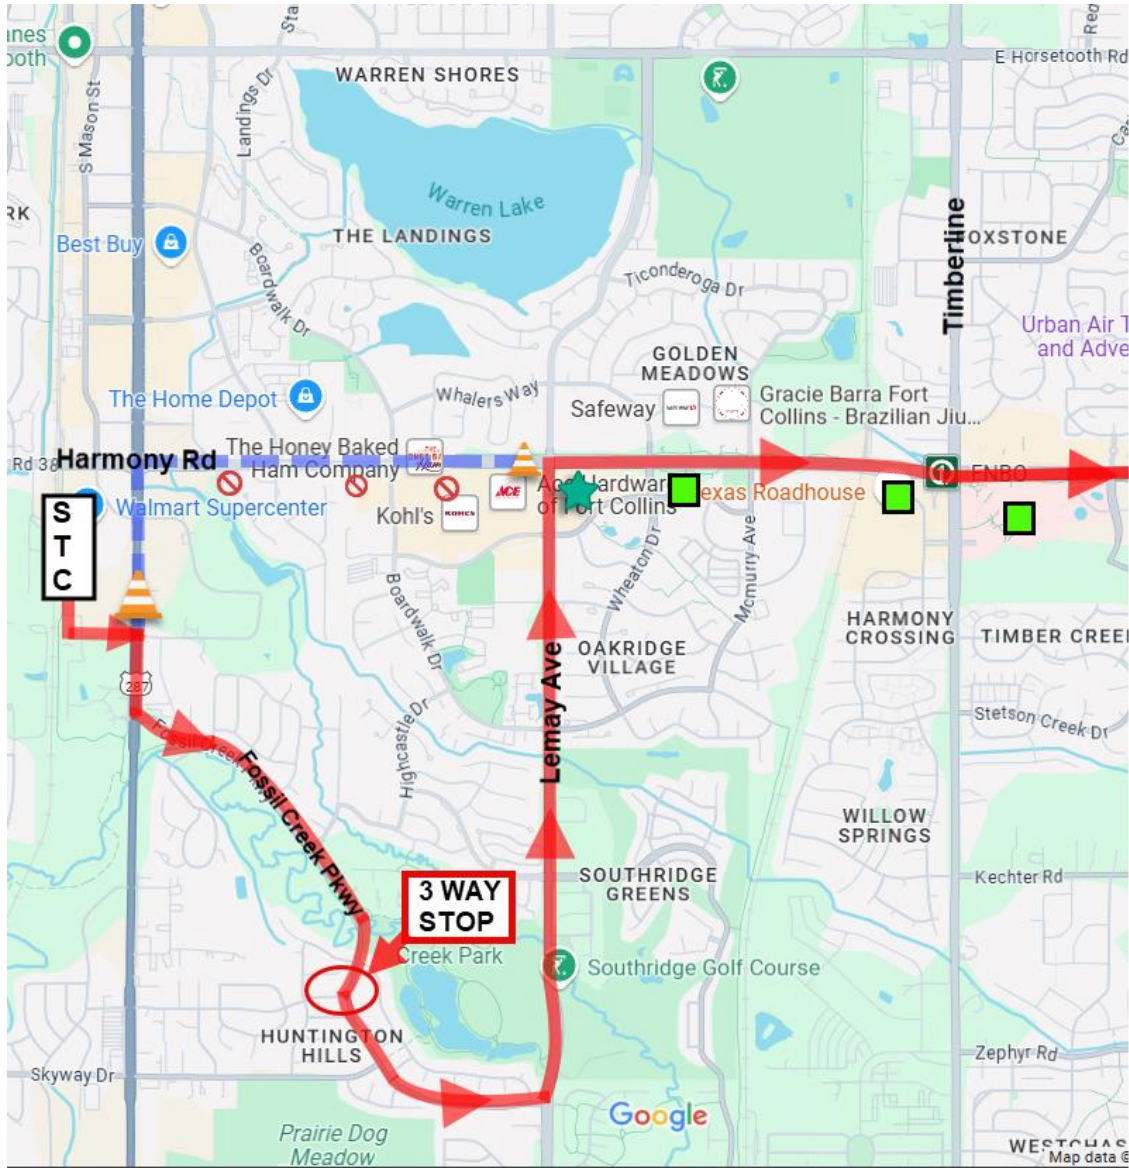

# RIDER ALERT

## ROUTE 16 EB HARMONY CLOSURE DETOUR

04/18/25 – 04/21/2025

**EASTBOUND FROM STC**  
**LEFT ON FAIRWAY**  
**RIGHT ON COLLEGE**  
**LEFT ON FOSSIL CREEK PKWY**  
**TO 3 WAY STOP**  
**LEFT ON FOSSIL CREEK PKWY**  
**LEFT ON LEMAY**  
**RIGHT ON HARMONY**  
**RESUME NORMAL ROUTE**

	= DETOUR CONFIGURATION
	= NORMAL ROUTE CONFIGURATION
	= NOT SERVICED DURING DETOUR
	= CLOSED BUS STOP
	= TEMPORARY BUS STOP
	= TRANSFORT BUS STOP