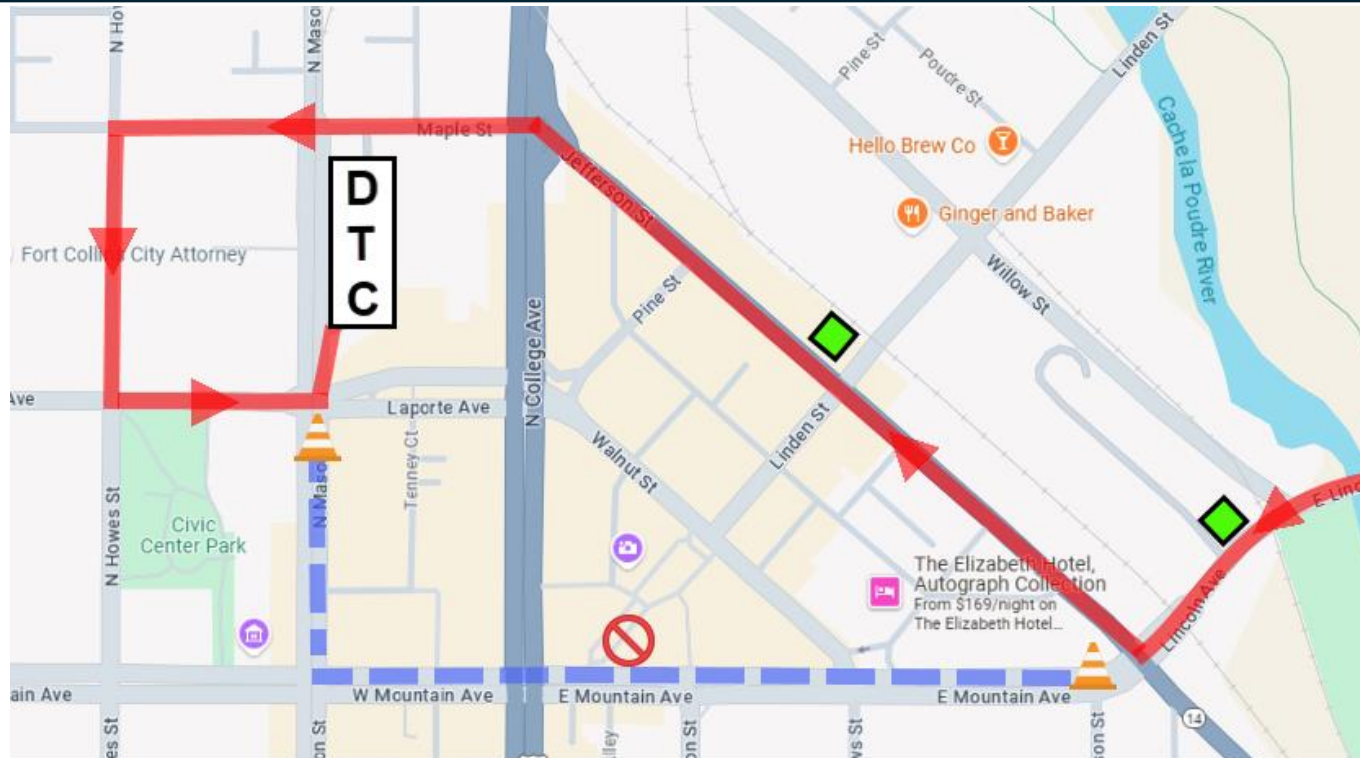

RIDER ALERT | ROUTE 14 TURKEY TROT DETOUR

11/28/24 Start of Day – Noon

WB ON LINCOLN, RIGHT ON JEFFERSON, CROSS COLLEGE ONTO MAPLE, LEFT ON HOWES, LEFT ON LAPORTE, LEFT ON MASON TO DTC

TRANSFORT

RIDETRANSFORT.COM · 970-221-6620