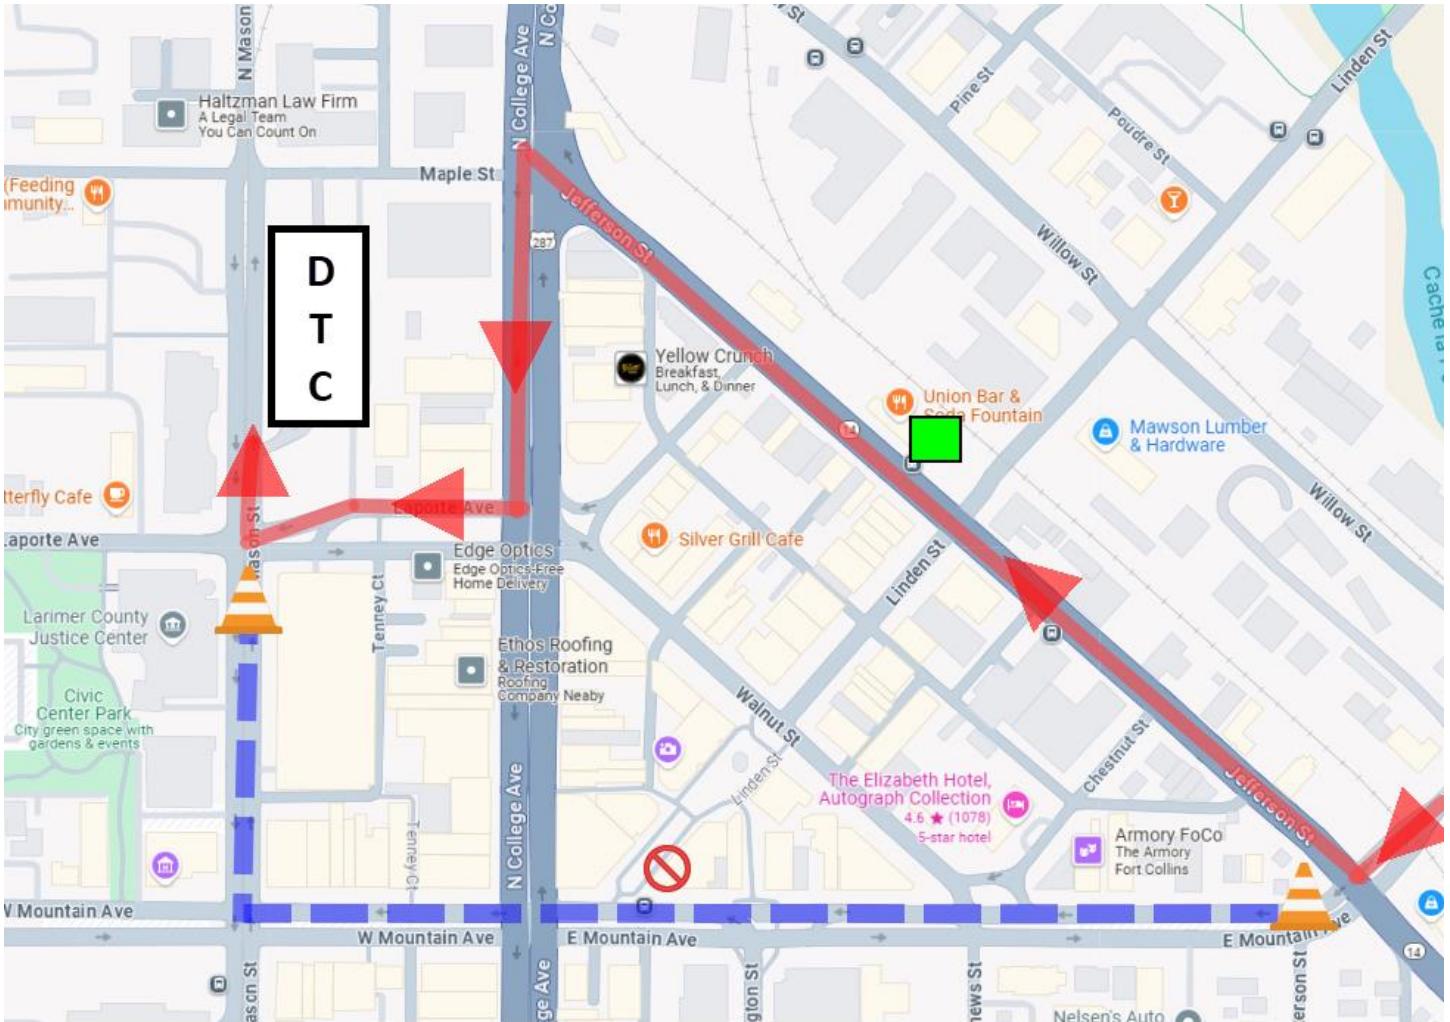

RIDER ALERT

ROUTE 14 MOUNTAIN DETOUR

11/01/24 4PM – END OF SERVICE

WESTBOUND ON LINCOLN
RIGHT ON JEFFERSON
LEFT ON COLLEGE
RIGHT ON LAPORTE
RIGHT ON MASON TO DTC

| | |
|--|------------------------------|
| | = DETOUR CONFIGURATION |
| | = NORMAL ROUTE CONFIGURATION |
| | = NOT SERVICED DURING DETOUR |
| | = CLOSED BUS STOP |
| | = TEMPORARY BUS STOP |
| | = TRANSFORT BUS STOP |