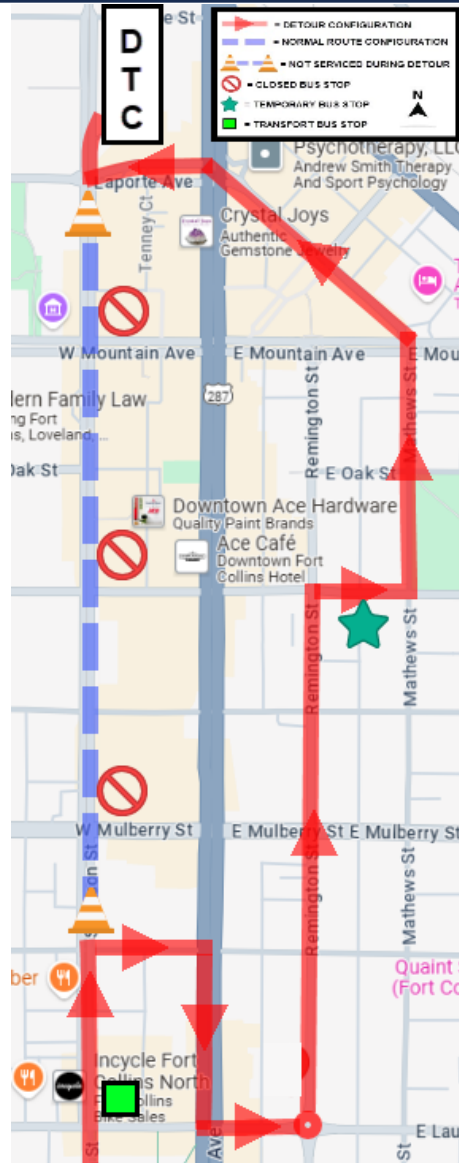

RIDER ALERT

NB MAX TURKEY TROT DETOUR

11/28/24 Start of Day to Noon

NB ON MASON, RIGHT ON MYRTLE, RIGHT ON COLLEGE, LEFT ON LAUREL, LEFT ON REMINGTON, RIGHT ON OLIVE, LEFT ON MATTHEWS, CROSS MOUNTAIN TO WALNUT, LEFT ON LAPORTE, RIGHT ON MASON TO DTC