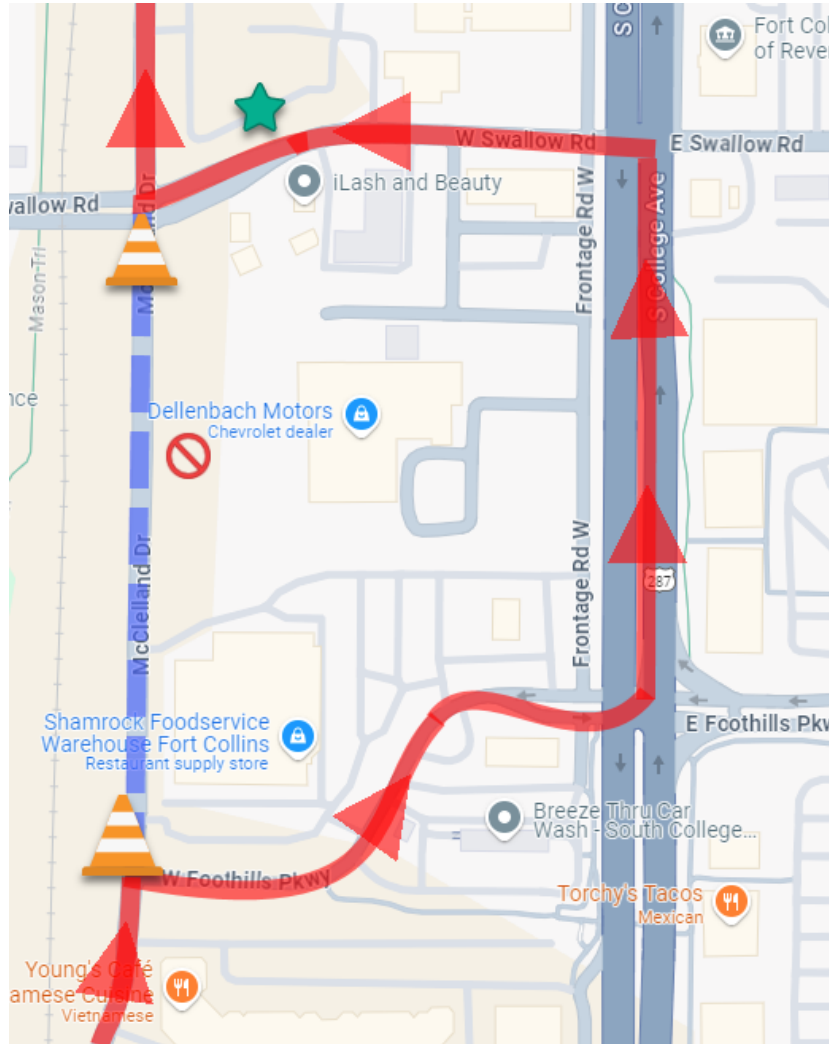

RIDER ALERT

NB FLEX/MAX MCCLELLAND DETOUR

1/27/25 – 2/7/25

NB ON MCCLELLAND
RIGHT ON FOOTHILLS
LEFT ON COLLEGE
LEFT ON SWALLOW
RIGHT ON MCCLELLAND
RESUME ROUTING