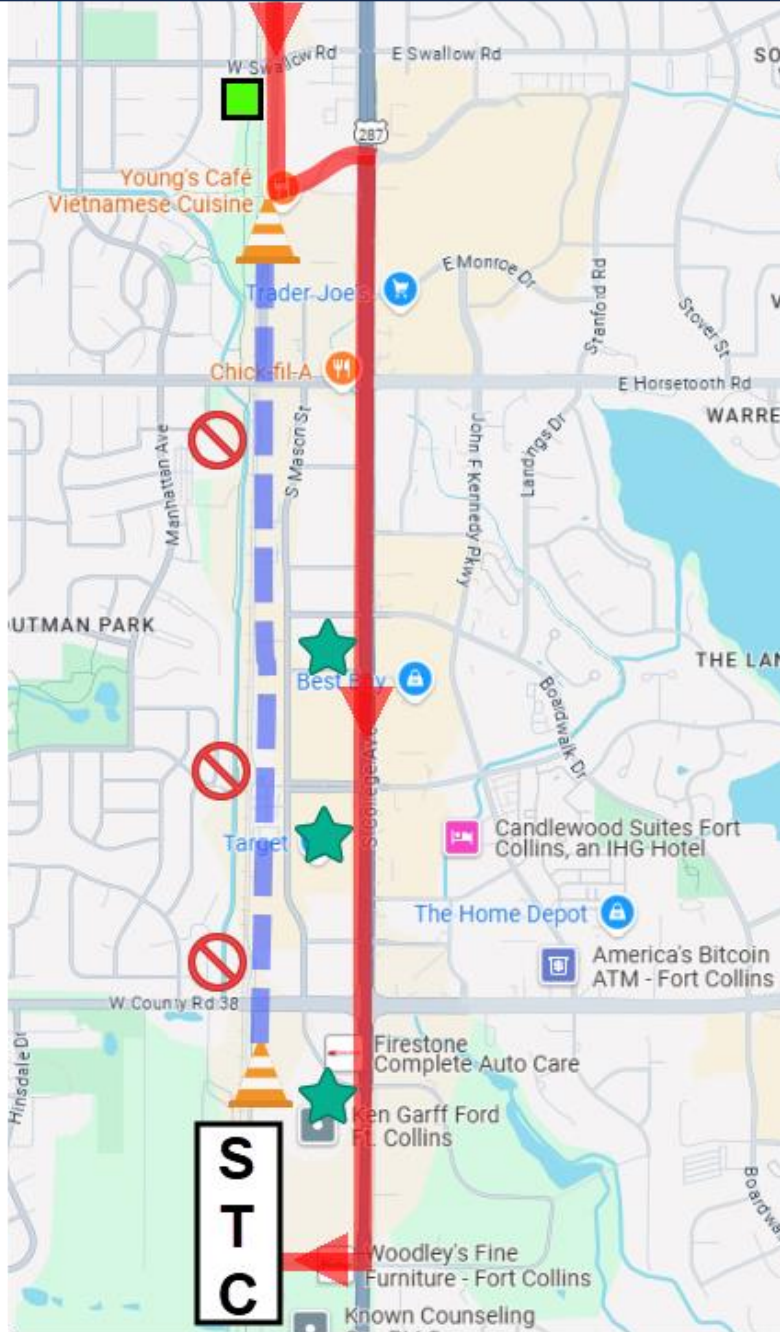

RIDER ALERT

SOUTHBOUND MAX/FLEX SWALLOW TO STC DETOUR

11/21/24 - TBD

**SWALLOW, LEFT ON
FOOTHILLS TO
COLLEGE, RIGHT ON
COLLEGE, RIGHT ON
FAIRWAY TO STC**

	= DETOUR CONFIGURATION
	= NORMAL ROUTE CONFIGURATION
	= NOT SERVICED DURING DETOUR
	= CLOSED BUS STOP
	= TEMPORARY BUS STOP
	= TRANSPORT BUS STOP