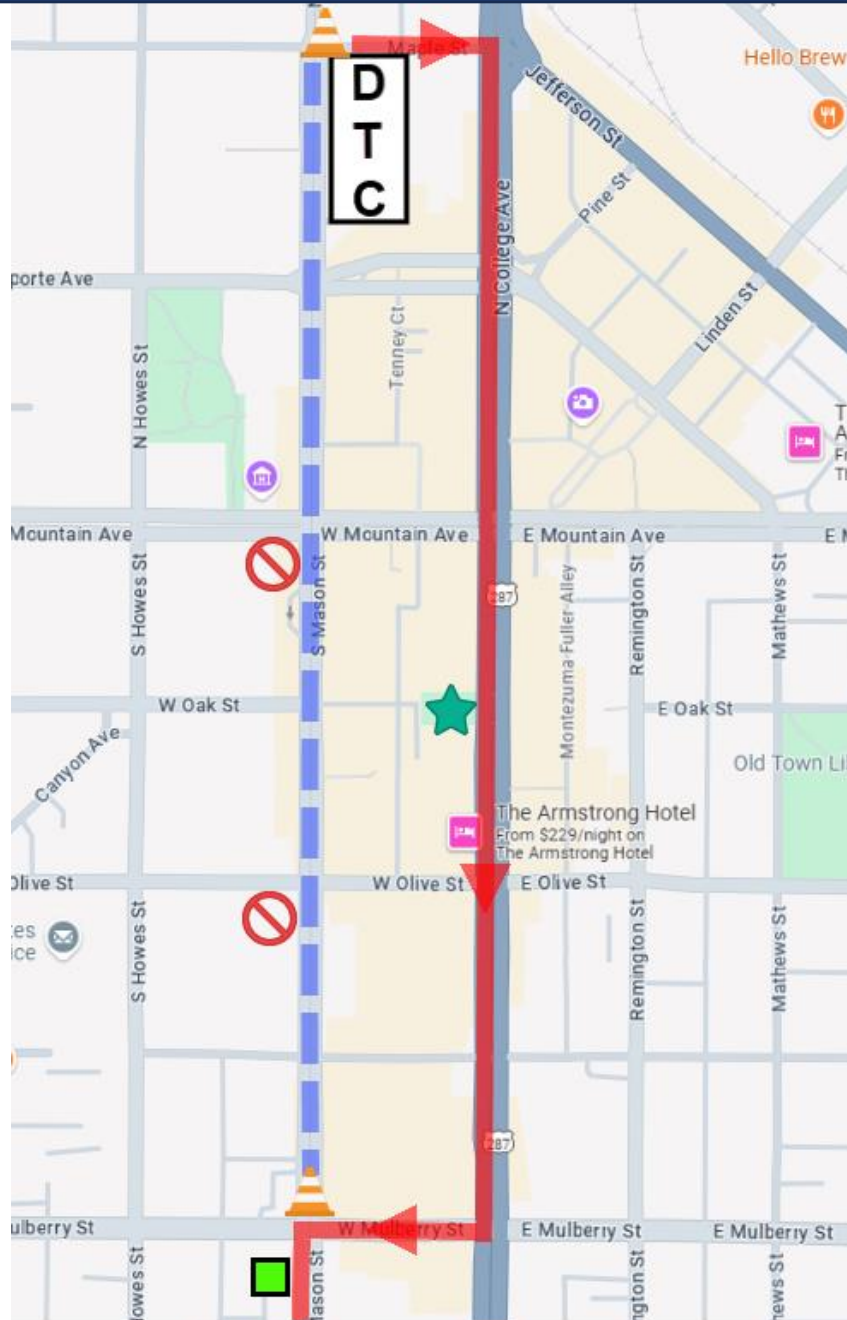

# RIDER ALERT

## SOUTHBOUND MAX & FLEX (F3X) DETOUR

11/21/24 - TBD

**DTC, RIGHT ON  
MAPLE, RIGHT ON  
COLLEGE, RIGHT ON  
MULBERRY, LEFT ON  
MASON, RESUME**