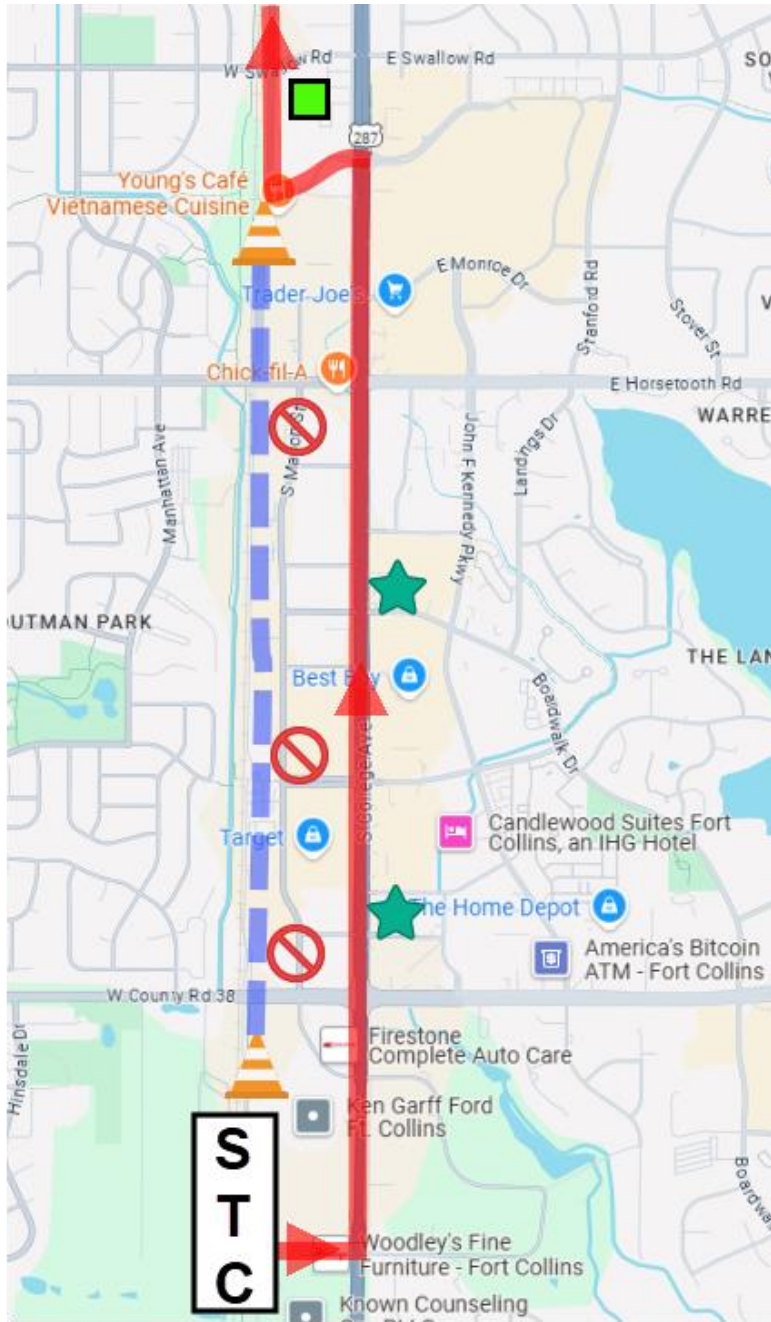

RIDER ALERT

NORTHBOUND STC TO SWALLOW DETOUR

11/21/24 - TBD

STC, FAIRWAY TO COLLEGE, LEFT ON COLLEGE, LEFT ON FOOTHILLS, RIGHT ON MCCLELLAND, RESUME

	DETOUR CONFIGURATION
	NORMAL ROUTE CONFIGURATION
	NOT SERVICED DURING DETOUR
	CLOSED BUS STOP
	TEMPORARY BUS STOP
	TRANSFORT BUS STOP