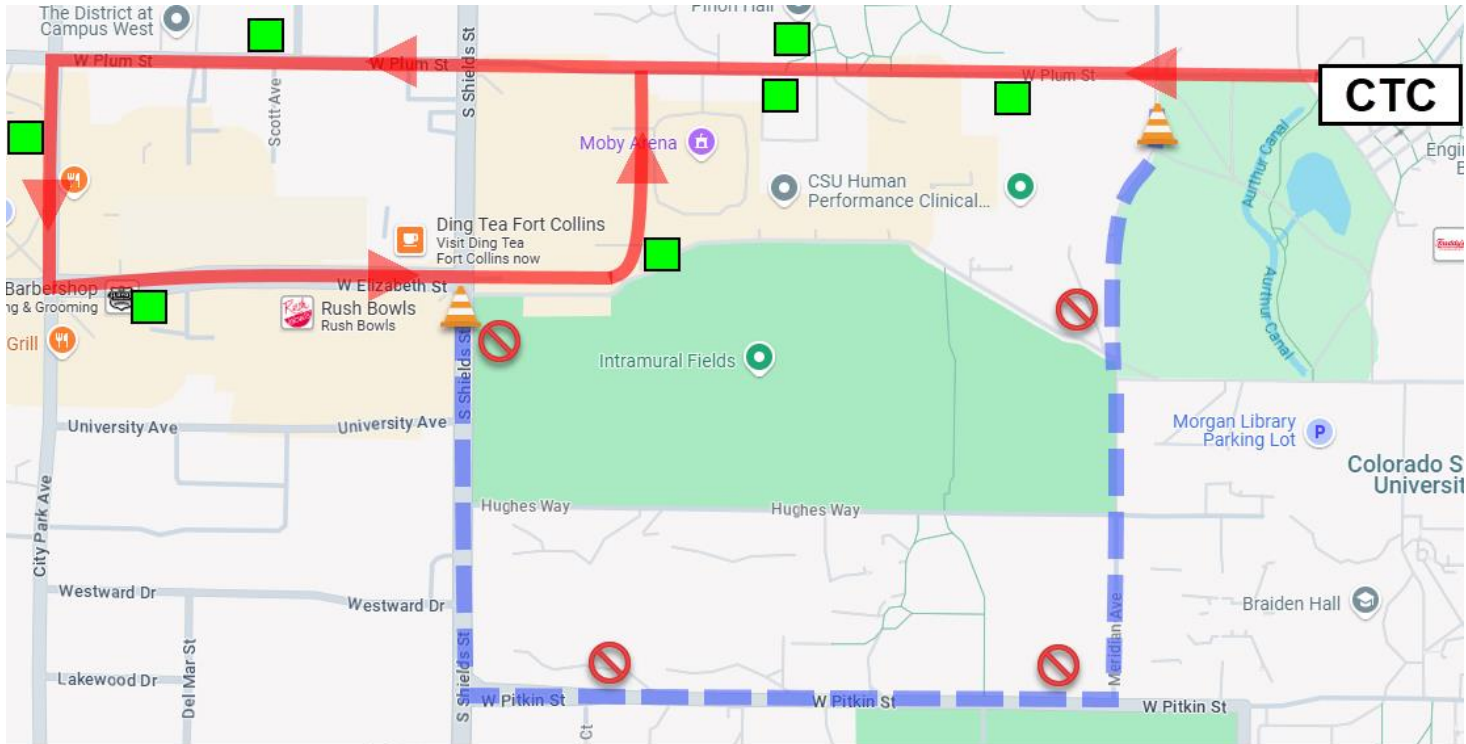

RIDER ALERT | HORN MERIDIAN DETOUR

11/29/2024 START OF DAY – 9:30AM

CTC, LEFT ON PLUM, LEFT ON CITY PARK, LEFT ON ELIZABETH TO MOBY STOP, RIGHT ON PLUM TO CTC

	= DETOUR CONFIGURATION
	= NORMAL ROUTE CONFIGURATION
	= NOT SERVICED DURING DETOUR
	= CLOSED BUS STOP
	= TEMPORARY BUS STOP
	= TRANSPORT BUS STOP

N

TRANSFORT

RIDETRANSFORT.COM · 970-221-6620