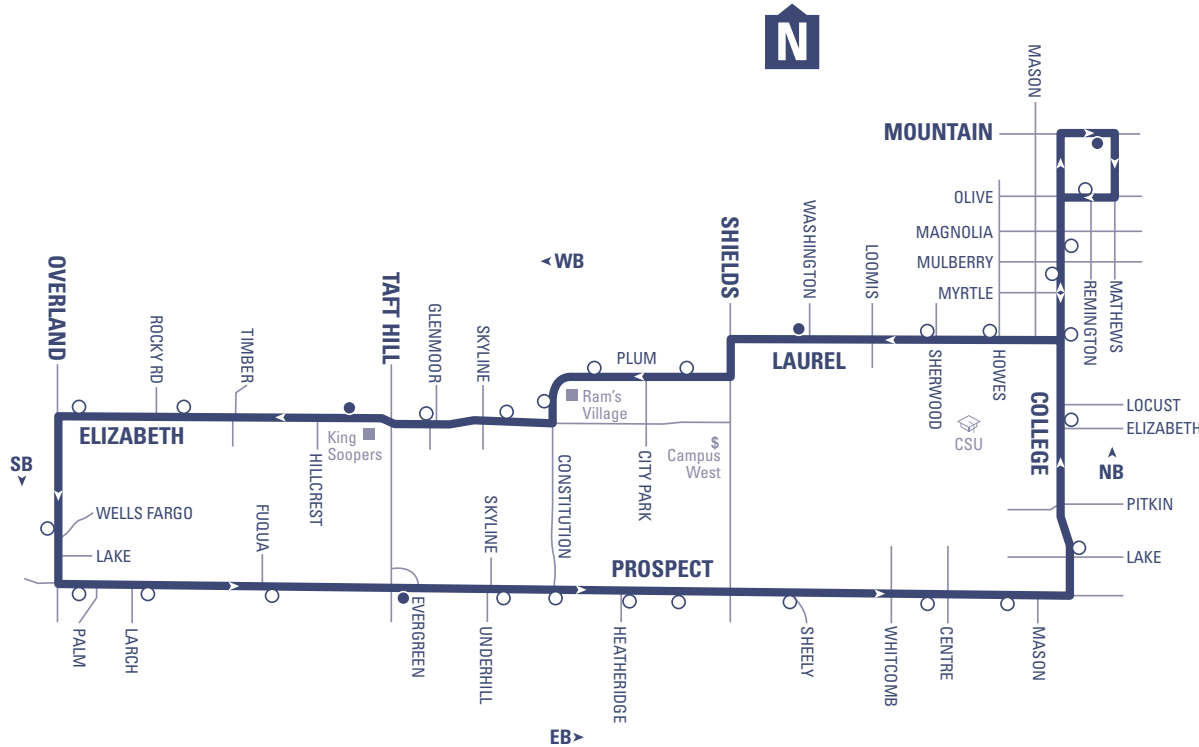

**GOLD**

DOWNTOWN ▶ LAUREL ▶ ELIZABETH ▶ PROSPECT ▶ COLLEGE

**TRANSFORT**

EFFECTIVE 08/22/16

(MAP REVISED 08/15/22)

Runs **FRIDAY** and **SATURDAY** Nights All Year Long

## GOLD LOOP

BUS STOP NUMBER				
1478	1448	137	248	1478
DEPART MOUNTAIN & REMINGTON	LAUREL & WASHINGTON	ELIZABETH & TAFT HILL	PROSPECT & TAFT HILL	ARRIVE MOUNTAIN & REMINGTON
10:30 p	10:34 p	10:40 p	10:43 p	10:57 p
10:45 p	10:49 p	10:55 p	10:58 p	11:12 p
11:00 p	11:04 p	11:10 p	11:13 p	11:27 p
11:15 p	11:19 p	11:25 p	11:28 p	11:42 p
11:30 p	11:34 p	11:40 p	11:43 p	11:57 p
11:45 p	11:49 p	11:55 p	11:58 p	12:12 a
12:00 a	12:04 a	12:10 a	12:13 a	12:27 a
12:15 a	12:19 a	12:25 a	12:28 a	12:42 a
12:30 a	12:34 a	12:40 a	12:43 a	12:57 a
12:45 a	12:49 a	12:55 a	12:58 a	1:12 a
1:00 a	1:04 a	1:10 a	1:13 a	1:27 a
1:15 a	1:19 a	1:25 a	1:28 a	1:42 a
1:30 a	1:34 a	1:40 a	1:43 a	1:57 a
1:45 a	1:49 a	1:55 a	1:58 a	2:12 a
2:00 a	2:04 a	2:10 a	2:13 a	2:27 a
2:15 a	2:19 a	2:25 a	2:28 a	2:42 a
2:30 a	2:34 a	-----	-----	-----

### Bus Route

**Time Point Bus Stop:** Street intersection used for time schedule reference point listed at the top of the time columns to estimate bus arrival and trip times.

○ Bus Stop

-1- Connecting Routes

🚏 Transit Center