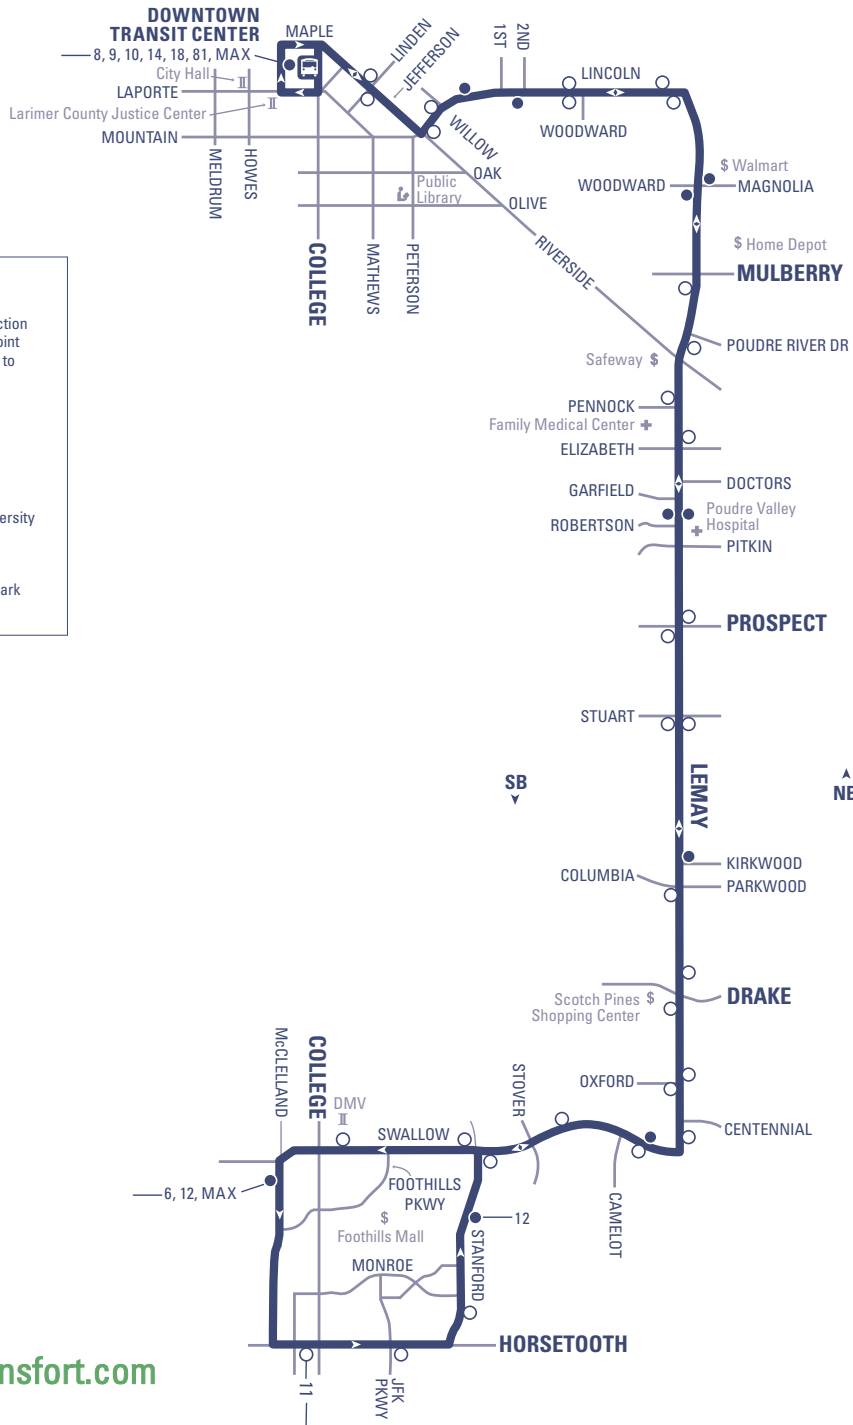

5

DTC ▶ LEMAY ▶ POUDRE VALLEY HOSPITAL ▶ MALL

EFFECTIVE 08/12/24

TRANSFORT

Runs **MONDAY - SATURDAY** All Year Long

5 NORTHBOUND

BUS STOP NUMBER						
1526	1473	799	28	1365	969	917
DEPART SWALLOW STATION	STANFORD & MONROE	LEMAY & KIRKWOOD	LEMAY & POUDRE VALLEY HOSPITAL	LEMAY & MAGNOLIA	LINCOLN & 1ST	ARRIVE DOWNTOWN TRANSIT CENTER (DTC)
6:17 a	6:23 a	6:27 a	6:30 a	6:34 a	6:36 a	6:42 a
7:17 a	7:23 a	7:27 a	7:30 a	7:34 a	7:36 a	7:42 a
8:17 a	8:23 a	8:27 a	8:30 a	8:34 a	8:36 a	8:42 a
9:17 a	9:23 a	9:27 a	9:30 a	9:34 a	9:36 a	9:42 a
10:17 a	10:23 a	10:27 a	10:30 a	10:34 a	10:36 a	10:42 a
11:17 a	11:23 a	11:27 a	11:30 a	11:34 a	11:36 a	11:42 a
12:17 p	12:23 p	12:27 p	12:30 p	12:34 p	12:36 p	12:42 p
1:17 p	1:23 p	1:27 p	1:30 p	1:34 p	1:36 p	1:42 p
2:17 p	2:23 p	2:27 p	2:30 p	2:34 p	2:36 p	2:42 p
3:17 p	3:23 p	3:27 p	3:30 p	3:34 p	3:36 p	3:42 p
4:17 p	4:23 p	4:27 p	4:30 p	4:34 p	4:36 p	4:42 p
5:17 p	5:23 p	5:27 p	5:30 p	5:34 p	5:36 p	5:42 p
6:17 p	6:23 p	6:27 p	6:30 p	6:34 p	6:36 p	6:42 p
7:17 p	7:23 p	7:27 p	7:30 p	7:34 p	7:36 p	7:42 p

5 SOUTHBOUND

BUS STOP NUMBER					
917	951	1368	932	1534	1526
DEPART DOWNTOWN TRANSIT CENTER (DTC)	LINCOLN & 2ND	LEMAY & WOODWARD	LEMAY & POUDRE VALLEY HOSPITAL	SWALLOW & LEMAY	ARRIVE SWALLOW STATION
6:05 a	6:11 a	6:11 a	6:11 a	6:11 a	6:11 a
6:50 a	6:53 a	6:56 a	7:00 a	7:05 a	7:11 a
7:50 a	7:53 a	7:56 a	8:00 a	8:05 a	8:11 a
8:50 a	8:53 a	8:56 a	9:00 a	9:05 a	9:11 a
9:50 a	9:53 a	9:56 a	10:00 a	10:05 a	10:11 a
10:50 a	10:53 a	10:56 a	11:00 a	11:05 a	11:11 a
11:50 a	11:53 a	11:56 a	12:00 p	12:05 p	12:11 p
12:50 p	12:53 p	12:56 p	1:00 p	1:05 p	1:11 p
1:50 p	1:53 p	1:56 p	2:00 p	2:05 p	2:11 p
2:50 p	2:53 p	2:56 p	3:00 p	3:05 p	3:11 p
3:50 p	3:53 p	3:56 p	4:00 p	4:05 p	4:11 p
4:50 p	4:53 p	4:56 p	5:00 p	5:05 p	5:11 p
5:50 p	5:53 p	5:56 p	6:00 p	6:05 p	6:11 p
6:50 p	6:53 p	6:56 p	7:00 p	7:05 p	7:11 p
7:50 p	7:53 p	7:56 p	8:00 p	8:05 p	8:10 p