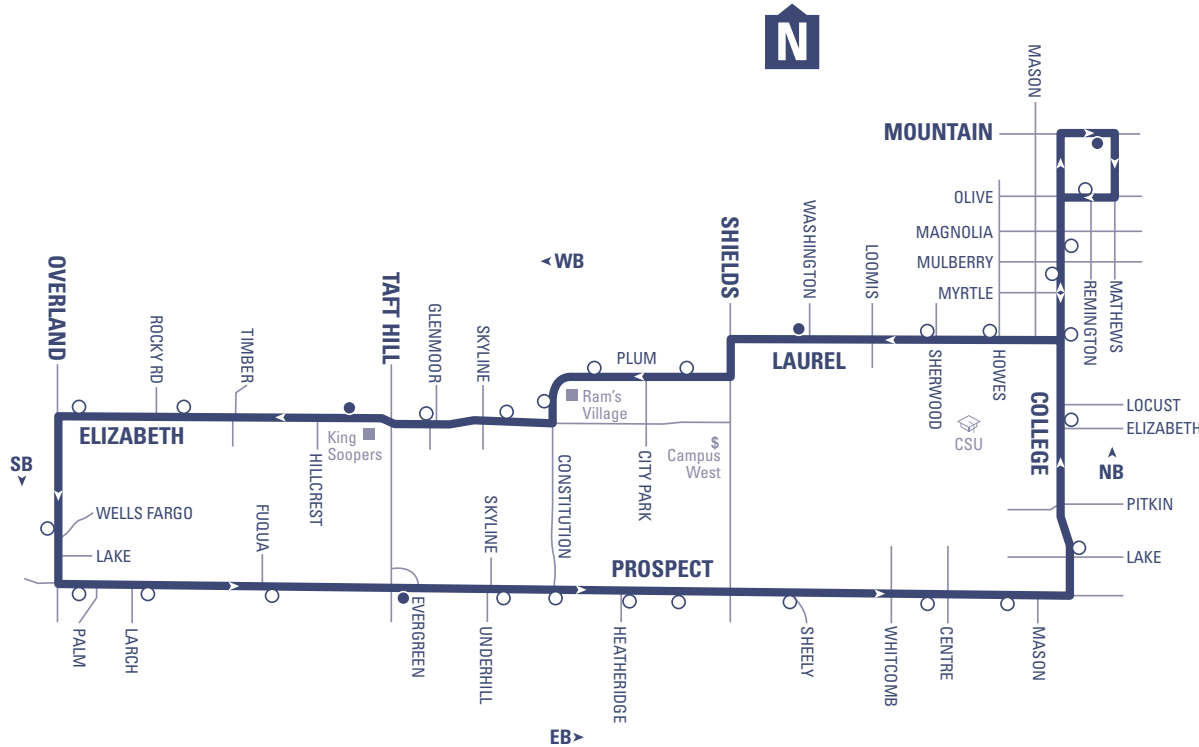

GOLD

DOWNTOWN ▶ LAUREL ▶ ELIZABETH ▶ PROSPECT ▶ COLLEGE

TRANSFORT

EFFECTIVE 08/22/16

(MAP REVISED 08/15/22)

Runs **FRIDAY** and **SATURDAY** Nights All Year Long

GOLD LOOP

BUS STOP NUMBER

1478	1448	137	248	1478
DEPART MOUNTAIN & REMINGTON	LAUREL & WASHINGTON	ELIZABETH & TAFT HILL	PROSPECT & TAFT HILL	ARRIVE MOUNTAIN & REMINGTON
10:30 p	10:34 p	10:40 p	10:43 p	10:57 p
10:45 p	10:49 p	10:55 p	10:58 p	11:12 p
11:00 p	11:04 p	11:10 p	11:13 p	11:27 p
11:15 p	11:19 p	11:25 p	11:28 p	11:42 p
11:30 p	11:34 p	11:40 p	11:43 p	11:57 p
11:45 p	11:49 p	11:55 p	11:58 p	12:12 a
12:00 a	12:04 a	12:10 a	12:13 a	12:27 a
12:15 a	12:19 a	12:25 a	12:28 a	12:42 a
12:30 a	12:34 a	12:40 a	12:43 a	12:57 a
12:45 a	12:49 a	12:55 a	12:58 a	1:12 a
1:00 a	1:04 a	1:10 a	1:13 a	1:27 a
1:15 a	1:19 a	1:25 a	1:28 a	1:42 a
1:30 a	1:34 a	1:40 a	1:43 a	1:57 a
1:45 a	1:49 a	1:55 a	1:58 a	2:12 a
2:00 a	2:04 a	2:10 a	2:13 a	2:27 a
2:15 a	2:19 a	2:25 a	2:28 a	2:42 a
2:30 a	2:34 a	-----	-----	-----

Bus Route

Time Point Bus Stop: Street intersection used for time schedule reference point listed at the top of the time columns to estimate bus arrival and trip times.

○ **Bus Stop**

-1- **Connecting Routes**

🚏 **Transit Center**

Landmarks:

- 🏛 Government Building 🎓 College/University
- ✉ Post Office 🎓 School
- 📖 Library 💰 Shopping
- 🏛 Museum ■ Other Landmark
- + Medical Facility

Contact Us:
970-221-6620 | ridetransfort.com