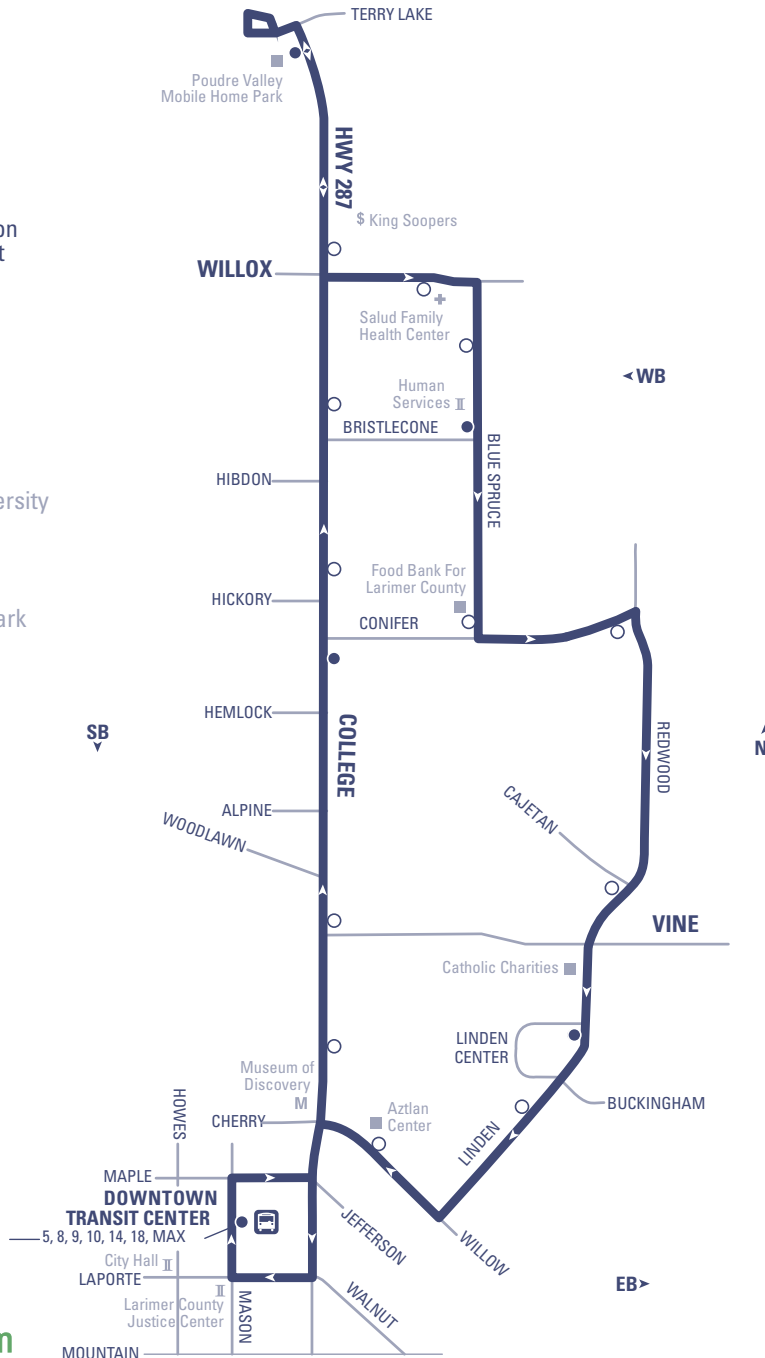

81

DTC ▶ COLLEGE ▶ PV MOBILE HOME PARK ▶ REDWOOD

TRANSFORT

EFFECTIVE 08/22/16 (MAP REVISED 08/26/19)

Runs Monday - Friday All Year Long

MAP LEGEND

- Bus Route**
- Time Point Bus Stop:** Street intersection used for time schedule reference point listed at the top of the time columns to estimate bus arrival and trip times.
- Bus Stop**
- Connecting Routes**
- Transit Center**

Landmarks:

- Government Building
- College/University
- Post Office
- School
- Library
- Shopping
- Museum
- Other Landmark
- Medical Facility

81 LOOP

BUS STOP NUMBER					
917	1470	634	1433	1439	917
DEPART DOWNTOWN TRANSIT CENTER (DTC)	COLLEGE & CONIFER	POUDRE VALLEY MOBILE HOME PARK	BLUE SPRUCE & BRISTLECONE	LINDEN & VINE	ARRIVE DOWNTOWN TRANSIT CENTER (DTC)
6:37 a	6:41 a	6:43 a	6:46 a	6:50 a	6:57 a
7:07 a	7:11 a	7:13 a	7:16 a	7:20 a	7:27 a
7:37 a	7:41 a	7:43 a	7:46 a	7:50 a	7:57 a
8:07 a	8:11 a	8:13 a	8:16 a	8:20 a	8:27 a
8:37 a	8:41 a	8:43 a	8:46 a	8:50 a	8:57 a
9:07 a	9:11 a	9:13 a	9:16 a	9:20 a	9:27 a
9:37 a	9:41 a	9:43 a	9:46 a	9:50 a	9:57 a
10:07 a	10:11 a	10:13 a	10:16 a	10:20 a	10:27 a
10:37 a	10:41 a	10:43 a	10:46 a	10:50 a	10:57 a
11:07 a	11:11 a	11:13 a	11:16 a	11:20 a	11:27 a
11:37 a	11:41 a	11:43 a	11:46 a	11:50 a	11:57 a
12:07 p	12:11 p	12:13 p	12:16 p	12:20 p	12:27 p
12:37 p	12:41 p	12:43 p	12:46 p	12:50 p	12:57 p
1:07 p	1:11 p	1:13 p	1:16 p	1:20 p	1:27 p
1:37 p	1:41 p	1:43 p	1:46 p	1:50 p	1:57 p
2:07 p	2:11 p	2:13 p	2:16 p	2:20 p	2:27 p
2:37 p	2:41 p	2:43 p	2:46 p	2:50 p	2:57 p
3:07 p	3:11 p	3:13 p	3:16 p	3:20 p	3:27 p
3:37 p	3:41 p	3:43 p	3:46 p	3:50 p	3:57 p
4:07 p	4:11 p	4:13 p	4:16 p	4:20 p	4:27 p
4:37 p	4:41 p	4:43 p	4:46 p	4:50 p	4:57 p
5:07 p	5:11 p	5:13 p	5:16 p	5:20 p	5:27 p
5:37 p	5:41 p	5:43 p	5:46 p	5:50 p	5:57 p
6:07 p	6:11 p	6:13 p	6:16 p	6:20 p	6:27 p
6:37 p	6:41 p	6:43 p	6:46 p	6:50 p	6:54 p