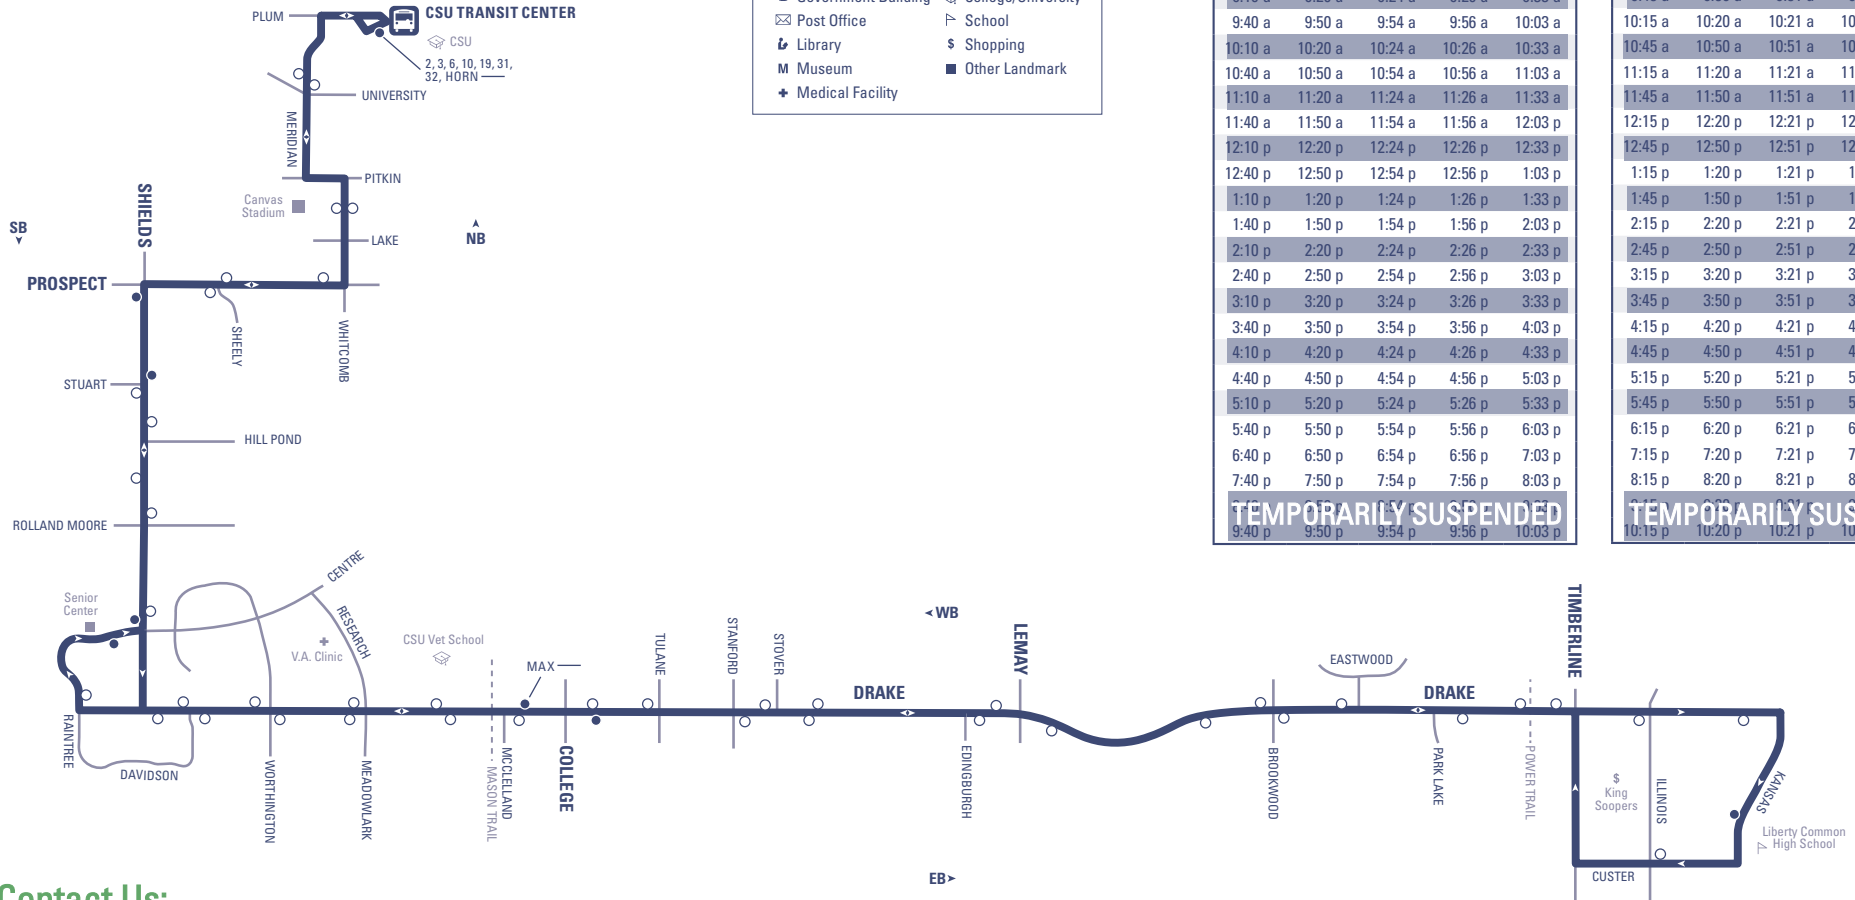

7

CTC ▶ SHIELDS ▶ DRAKE ▶ RIGDEN FARM

TEMPORARY SERVICE

TRANSFORT

Temporary Active **MONDAY - FRIDAY** Service (All Year Long)

Temporarily Suspended Service (Saturday, 30-min frequency, evenings)

MAP LEGEND

- Bus Route**
- Time Point Bus Stop:** Street intersection used for time schedule reference point listed at the top of the time columns to estimate bus arrival and trip times.
- Bus Stop**
- Connecting Routes**
- Transit Center**

Landmarks:

- Government Building
- Post Office
- Library
- Museum
- Medical Facility
- College/University
- School
- Shopping
- Other Landmark

7 NORTHBOUND

BUS STOP NUMBER				
1531	151	1571	304	466
DEPART KANSAS & LIMON	DRAKE & COLLEGE (W OF)	RAINTREE & SENIOR CENTER	SHIELDS & STUART	ARRIVE CSU TRANSIT CENTER (CTC)
6:40 a	6:55 a	6:54 a	6:56 a	7:03 a
7:10 a	7:20 a	7:24 a	7:26 a	7:33 a
7:40 a	7:50 a	7:54 a	7:56 a	8:03 a
8:10 a	8:20 a	8:24 a	8:26 a	8:33 a
8:40 a	8:50 a	8:54 a	8:56 a	9:03 a
9:10 a	9:20 a	9:24 a	9:26 a	9:33 a
9:40 a	9:50 a	9:54 a	9:56 a	10:03 a
10:10 a	10:20 a	10:24 a	10:26 a	10:33 a
10:40 a	10:50 a	10:54 a	10:56 a	11:03 a
11:10 a	11:20 a	11:24 a	11:26 a	11:33 a
11:40 a	11:50 a	11:54 a	11:56 a	12:03 p
12:10 p	12:20 p	12:24 p	12:26 p	12:33 p
12:40 p	12:50 p	12:54 p	12:56 p	1:03 p
1:10 p	1:20 p	1:24 p	1:26 p	1:33 p
1:40 p	1:50 p	1:54 p	1:56 p	2:03 p
2:10 p	2:20 p	2:24 p	2:26 p	2:33 p
2:40 p	2:50 p	2:54 p	2:56 p	3:03 p
3:10 p	3:20 p	3:24 p	3:26 p	3:33 p
3:40 p	3:50 p	3:54 p	3:56 p	4:03 p
4:10 p	4:20 p	4:24 p	4:26 p	4:33 p
4:40 p	4:50 p	4:54 p	4:56 p	5:03 p
5:10 p	5:20 p	5:24 p	5:26 p	5:33 p
5:40 p	5:50 p	5:54 p	5:56 p	6:03 p
6:40 p	6:50 p	6:54 p	6:56 p	7:03 p
7:40 p	7:50 p	7:54 p	7:56 p	8:03 p
TEMPORARILY SUSPENDED				
9:40 p	9:50 p	9:54 p	9:56 p	10:03 p