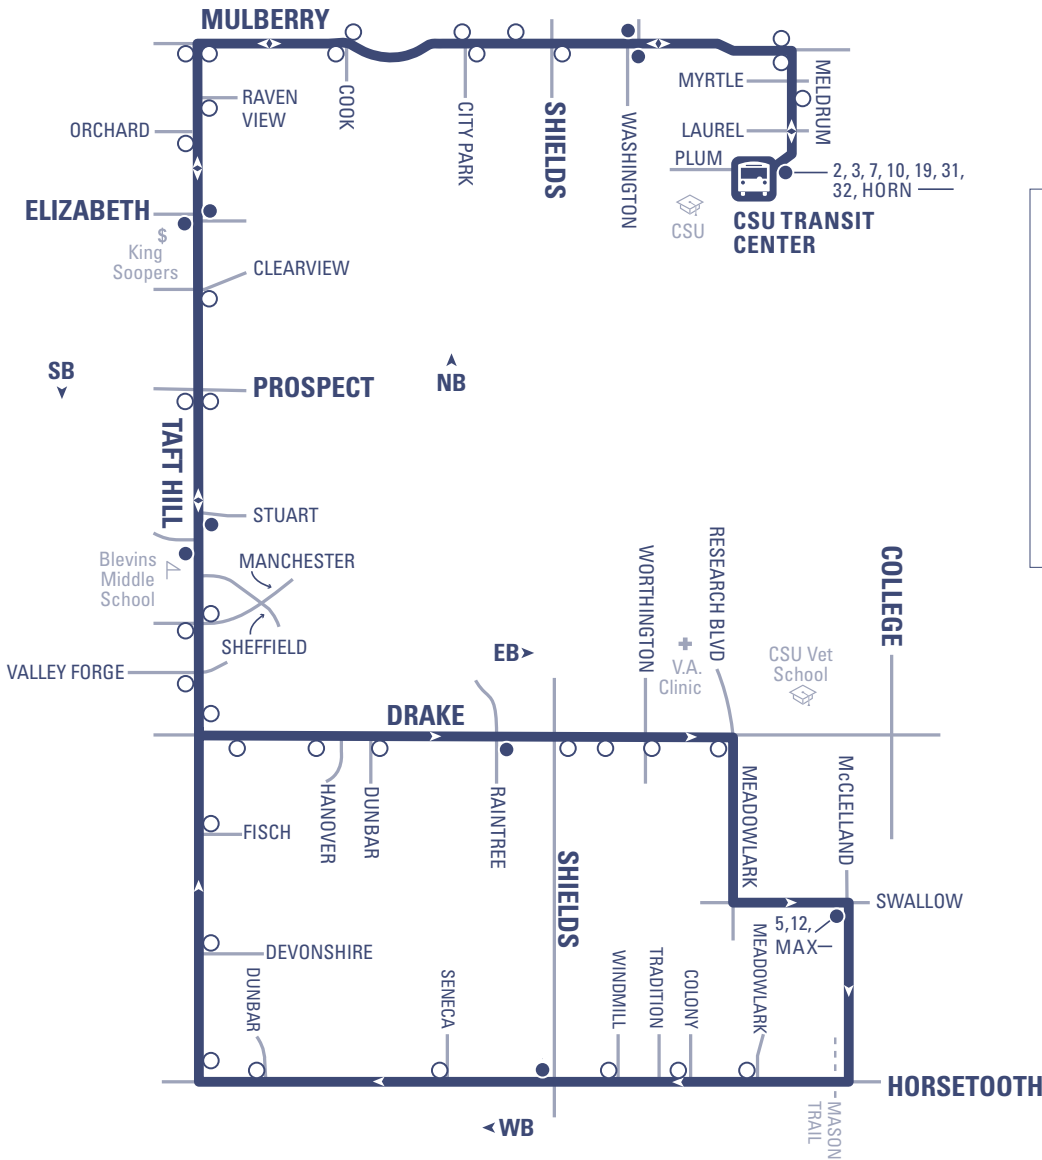

TEMPORARILY SUSPENDED

6 SOUTHBOUND

BUS STOP NUMBER

DEPART CSU TRANSIT CENTER (CTC)	MULBERRY & WASHINGTON	TAFT HILL & ELIZABETH	TAFT HILL & BLEVINS MIDDLE SCHOOL	DRAKE & RAINTREE	ARRIVE SWALLOW STATION
6:50 a	6:53 a	6:59 a	7:02 a	7:06 a	7:13 a
7:50 a	7:53 a	7:59 a	8:02 a	8:06 a	8:13 a
8:50 a	8:53 a	8:59 a	9:02 a	9:06 a	9:13 a
9:50 a	9:53 a	9:59 a	10:02 a	10:06 a	10:13 a
10:50 a	10:53 a	10:59 a	11:02 a	11:06 a	11:13 a
11:50 a	11:53 a	11:59 a	12:02 p	12:06 p	12:13 p
12:50 p	12:53 p	12:59 p	1:02 p	1:06 p	1:13 p
1:50 p	1:53 p	1:59 p	2:02 p	2:06 p	2:13 p
2:50 p	2:53 p	2:59 p	3:02 p	3:06 p	3:13 p
3:50 p	3:53 p	3:59 p	4:02 p	4:06 p	4:13 p
4:50 p	4:53 p	4:59 p	5:02 p	5:06 p	5:13 p
5:50 p	5:53 p	5:59 p	6:02 p	6:06 p	6:13 p
6:50 p	6:53 p	6:59 p	7:02 p	7:06 p	7:13 p
7:50 p	7:53 p	7:59 p	8:02 p	8:06 p	8:13 p
8:50 p	8:53 p	8:59 p	9:02 p	9:06 p	9:13 p
9:50 p	9:53 p	9:59 p	10:02 p	10:06 p	10:13 p

TEMPORARILY SUSPENDED

Contact Us:
970-221-6620 | ridetransfort.com