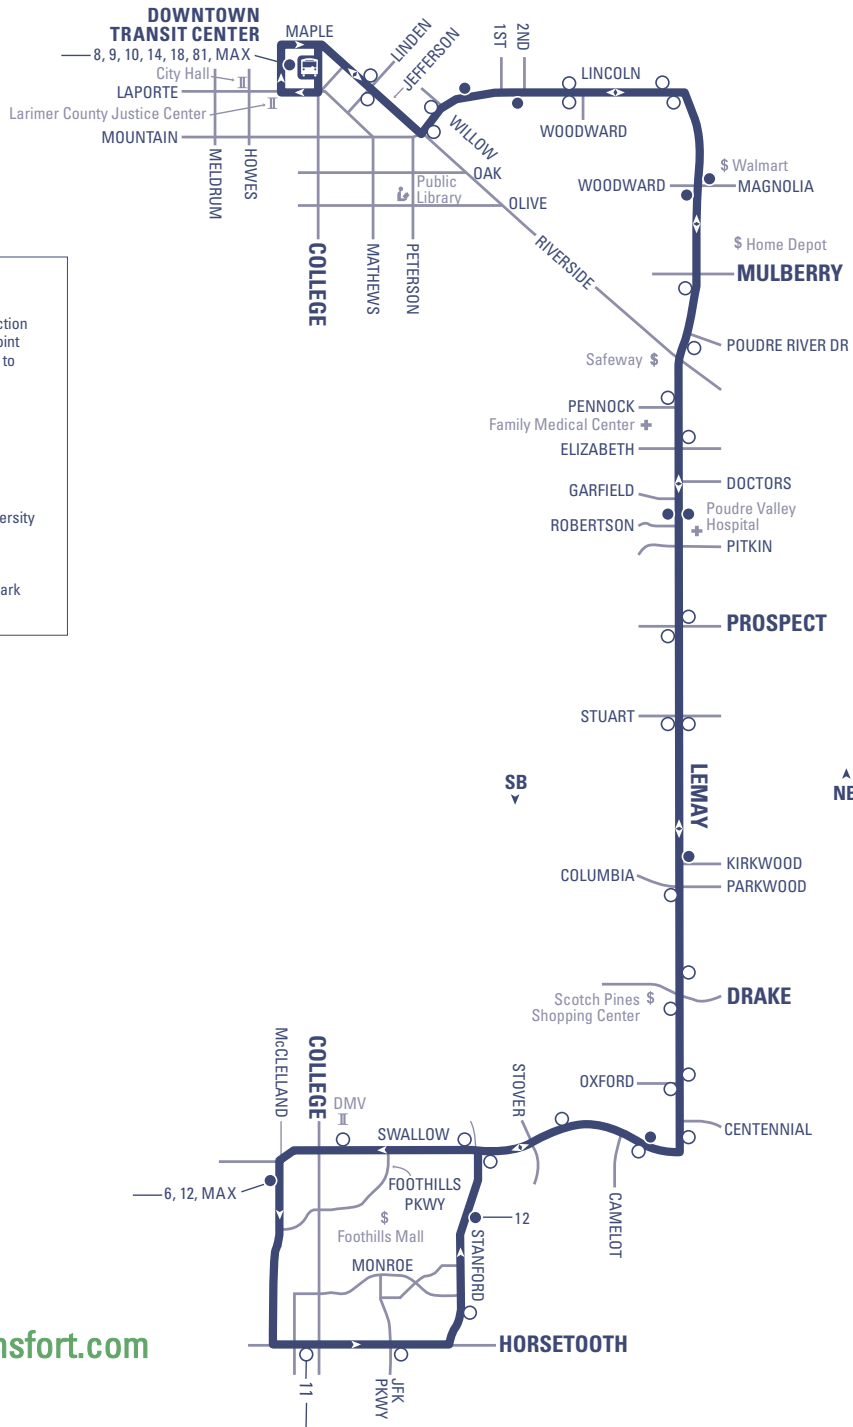

5

DTC ▶ LEMAY ▶ POUDRE VALLEY HOSPITAL ▶ MALL

EFFECTIVE 08/26/19

TRANSFORT

Runs **MONDAY - SATURDAY** All Year Long

5 NORTHBOUND

BUS STOP NUMBER					
1473	799	28	1365	969	917
DEPART STANDFORD & MONROE	LEWAY & KIRKWOOD	LEWAY & POUDRE VALLEY HOSPITAL	LEWAY & MAGNOLIA	LINCOLN & 1ST	ARRIVE DOWNTOWN TRANSIT CENTER (DTC)
----	----	----	----	----	----
6:23 a	6:27 a	6:30 a	6:34 a	6:36 a	6:42 a
7:23 a	7:27 a	7:30 a	7:34 a	7:36 a	7:42 a
8:23 a	8:27 a	8:30 a	8:34 a	8:36 a	8:42 a
9:23 a	9:27 a	9:30 a	9:34 a	9:36 a	9:42 a
10:23 a	10:27 a	10:30 a	10:34 a	10:36 a	10:42 a
11:23 a	11:27 a	11:30 a	11:34 a	11:36 a	11:42 a
12:23 p	12:27 p	12:30 p	12:34 p	12:36 p	12:42 p
1:23 p	1:27 p	1:30 p	1:34 p	1:36 p	1:42 p
2:23 p	2:27 p	2:30 p	2:34 p	2:36 p	2:42 p
3:23 p	3:27 p	3:30 p	3:34 p	3:36 p	3:42 p
4:23 p	4:27 p	4:30 p	4:34 p	4:36 p	4:42 p
5:23 p	5:27 p	5:30 p	5:34 p	5:36 p	5:42 p
6:23 p	6:27 p	6:30 p	6:34 p	6:36 p	6:42 p

5 SOUTHBOUND

BUS STOP NUMBER						
917	951	1368	932	1534	1526	1473
DEPART DOWNTOWN TRANSIT CENTER (DTC)	LINCOLN & 2ND	LEWAY & WOODWARD	LEWAY & POUDRE VALLEY HOSPITAL	SWALLOW & LEMAY	SWALLOW STATION	ARRIVE STANDFORD & MONROE
----	----	----	----	6:05 a	6:10 a	6:17 a
6:50 a	6:53 a	6:56 a	7:00 a	7:05 a	7:10 a	7:17 a
7:50 a	7:53 a	7:56 a	8:00 a	8:05 a	8:10 a	8:17 a
8:50 a	8:53 a	8:56 a	9:00 a	9:05 a	9:10 a	9:17 a
9:50 a	9:53 a	9:56 a	10:00 a	10:05 a	10:10 a	10:17 a
10:50 a	10:53 a	10:56 a	11:00 a	11:05 a	11:10 a	11:17 a
11:50 a	11:53 a	11:56 a	12:00 p	12:05 p	12:10 p	12:17 p
12:50 p	12:53 p	12:56 p	1:00 p	1:05 p	1:10 p	1:17 p
1:50 p	1:53 p	1:56 p	2:00 p	2:05 p	2:10 p	2:17 p
2:50 p	2:53 p	2:56 p	3:00 p	3:05 p	3:10 p	3:17 p
3:50 p	3:53 p	3:56 p	4:00 p	4:05 p	4:10 p	4:17 p
4:50 p	4:53 p	4:56 p	5:00 p	5:05 p	5:10 p	5:17 p
5:50 p	5:53 p	5:56 p	6:00 p	6:05 p	6:10 p	6:17 p
6:50 p	6:53 p	6:56 p	7:00 p	7:05 p	7:10 p	7:15 p