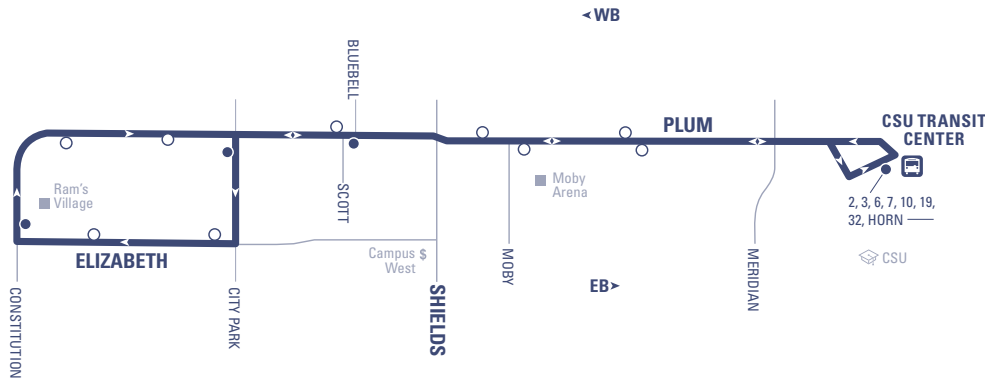

31

CTC ▶ PLUM ▶ CAMPUS WEST ▶ RAM'S VILLAGE

EFFECTIVE 08/26/19

(MAP REVISED 12/09/22)

TRANSFORT

Runs **MONDAY - FRIDAY** when CSU is in Session

MAP LEGEND

- Bus Route
 - Time Point Bus Stop: Street intersection used for time schedule reference point listed at the top of the time columns to estimate bus arrival and trip times.
 - Bus Stop
 - Connecting Routes
 - Transit Center
- Landmarks:**
- Government Building
 - College/University
 - Post Office
 - School
 - Library
 - Shopping
 - Museum
 - Other Landmark
 - Medical Facility

31 LOOP

BUS STOP NUMBER				
466	464	811	531	466
DEPART CSU TRANSIT CENTER (CTC)	CITY PARK & PLUM	CONSTITUTION & ELIZABETH	PLUM & SCOTT	ARRIVE CSU TRANSIT CENTER (CTC)
7:00 a	7:04 a	7:08 a	7:11 a	7:16 a
7:10 a	7:14 a	7:18 a	7:21 a	7:26 a
7:20 a	7:24 a	7:28 a	7:31 a	7:36 a
7:30 a	7:34 a	7:38 a	7:41 a	7:46 a
7:40 a	7:44 a	7:48 a	7:51 a	7:56 a
7:50 a	7:54 a	7:58 a	8:01 a	8:06 a
8:00 a	8:04 a	8:08 a	8:11 a	8:16 a
8:10 a	8:14 a	8:18 a	8:21 a	8:26 a
8:20 a	8:24 a	8:28 a	8:31 a	8:36 a
8:30 a	8:34 a	8:38 a	8:41 a	8:46 a
8:40 a	8:44 a	8:48 a	8:51 a	8:56 a
8:50 a	8:54 a	8:58 a	9:01 a	9:06 a
9:00 a	9:04 a	9:08 a	9:11 a	9:16 a
9:10 a	9:14 a	9:18 a	9:21 a	9:26 a
9:20 a	9:24 a	9:28 a	9:31 a	9:36 a
9:30 a	9:34 a	9:38 a	9:41 a	9:46 a
9:40 a	9:44 a	9:48 a	9:51 a	9:56 a
9:50 a	9:54 a	9:58 a	10:01 a	10:06 a
10:00 a	10:04 a	10:08 a	10:11 a	10:16 a
10:10 a	10:14 a	10:18 a	10:21 a	10:26 a
10:20 a	10:24 a	10:28 a	10:31 a	10:36 a
10:30 a	10:34 a	10:38 a	10:41 a	10:46 a
10:40 a	10:44 a	10:48 a	10:51 a	10:56 a
10:50 a	10:54 a	10:58 a	11:01 a	11:06 a
11:00 a	11:04 a	11:08 a	11:11 a	11:16 a
11:10 a	11:14 a	11:18 a	11:21 a	11:26 a
11:20 a	11:24 a	11:28 a	11:31 a	11:36 a
11:30 a	11:34 a	11:38 a	11:41 a	11:46 a
11:40 a	11:44 a	11:48 a	11:51 a	11:56 a
11:50 a	11:54 a	11:58 a	12:01 p	12:06 p
12:00 p	12:04 p	12:08 p	12:11 p	12:16 p
12:10 p	12:14 p	12:18 p	12:21 p	12:26 p