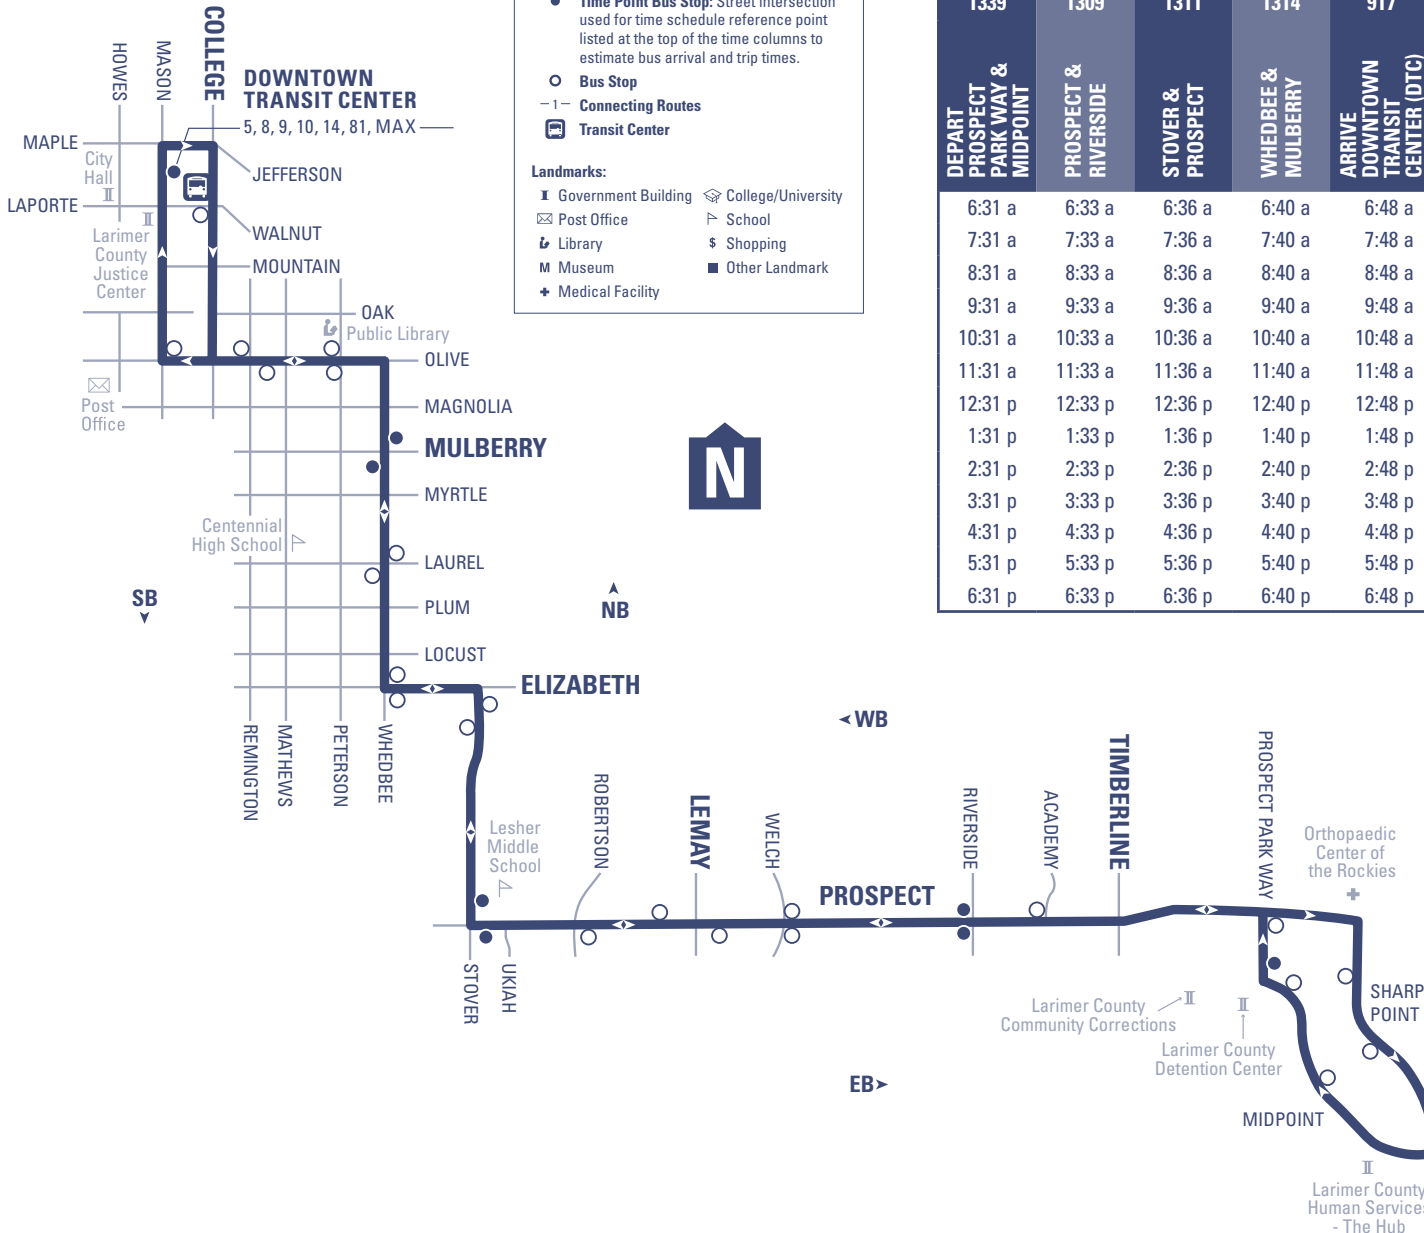

18

DTC ▶ WHEDBEE ▶ LESHER MS ▶ MIDPOINT

EFFECTIVE 08/21/17

TRANSFORT

Runs **MONDAY - SATURDAY** All Year Long

18 NORTHBOUND

BUS STOP NUMBER				
1339	1309	1311	1314	917
DEPART PROSPECT PARK WAY & MIDPOINT	PROSPECT & RIVERSIDE	STOVER & PROSPECT	WHEDBEE & MULBERRY	ARRIVE DOWNTOWN TRANSIT CENTER (DTC)
6:31 a	6:33 a	6:36 a	6:40 a	6:48 a
7:31 a	7:33 a	7:36 a	7:40 a	7:48 a
8:31 a	8:33 a	8:36 a	8:40 a	8:48 a
9:31 a	9:33 a	9:36 a	9:40 a	9:48 a
10:31 a	10:33 a	10:36 a	10:40 a	10:48 a
11:31 a	11:33 a	11:36 a	11:40 a	11:48 a
12:31 p	12:33 p	12:36 p	12:40 p	12:48 p
1:31 p	1:33 p	1:36 p	1:40 p	1:48 p
2:31 p	2:33 p	2:36 p	2:40 p	2:48 p
3:31 p	3:33 p	3:36 p	3:40 p	3:48 p
4:31 p	4:33 p	4:36 p	4:40 p	4:48 p
5:31 p	5:33 p	5:36 p	5:40 p	5:48 p
6:31 p	6:33 p	6:36 p	6:40 p	6:48 p

18 SOUTHBOUND

BUS STOP NUMBER				
917	1296	1300	1399	1339
DEPART DOWNTOWN TRANSIT CENTER (DTC)	WHEDBEE & MULBERRY	PROSPECT & STOVER	PROSPECT & RIVERSIDE	ARRIVE PROSPECT PARK WAY & MIDPOINT
7:10 a	7:16 a	7:20 a	7:23 a	7:30 a
8:10 a	8:16 a	8:20 a	8:23 a	8:30 a
9:10 a	9:16 a	9:20 a	9:23 a	9:30 a
10:10 a	10:16 a	10:20 a	10:23 a	10:30 a
11:10 a	11:16 a	11:20 a	11:23 a	11:30 a
12:10 p	12:16 p	12:20 p	12:23 p	12:30 p
1:10 p	1:16 p	1:20 p	1:23 p	1:30 p
2:10 p	2:16 p	2:20 p	2:23 p	2:30 p
3:10 p	3:16 p	3:20 p	3:23 p	3:30 p
4:10 p	4:16 p	4:20 p	4:23 p	4:30 p
5:10 p	5:16 p	5:20 p	5:23 p	5:30 p
6:10 p	6:16 p	6:20 p	6:23 p	6:30 p
7:10 p	7:16 p	7:20 p	7:23 p	7:30 p

Contact Us:
 970-221-6620 | ridetransfort.com