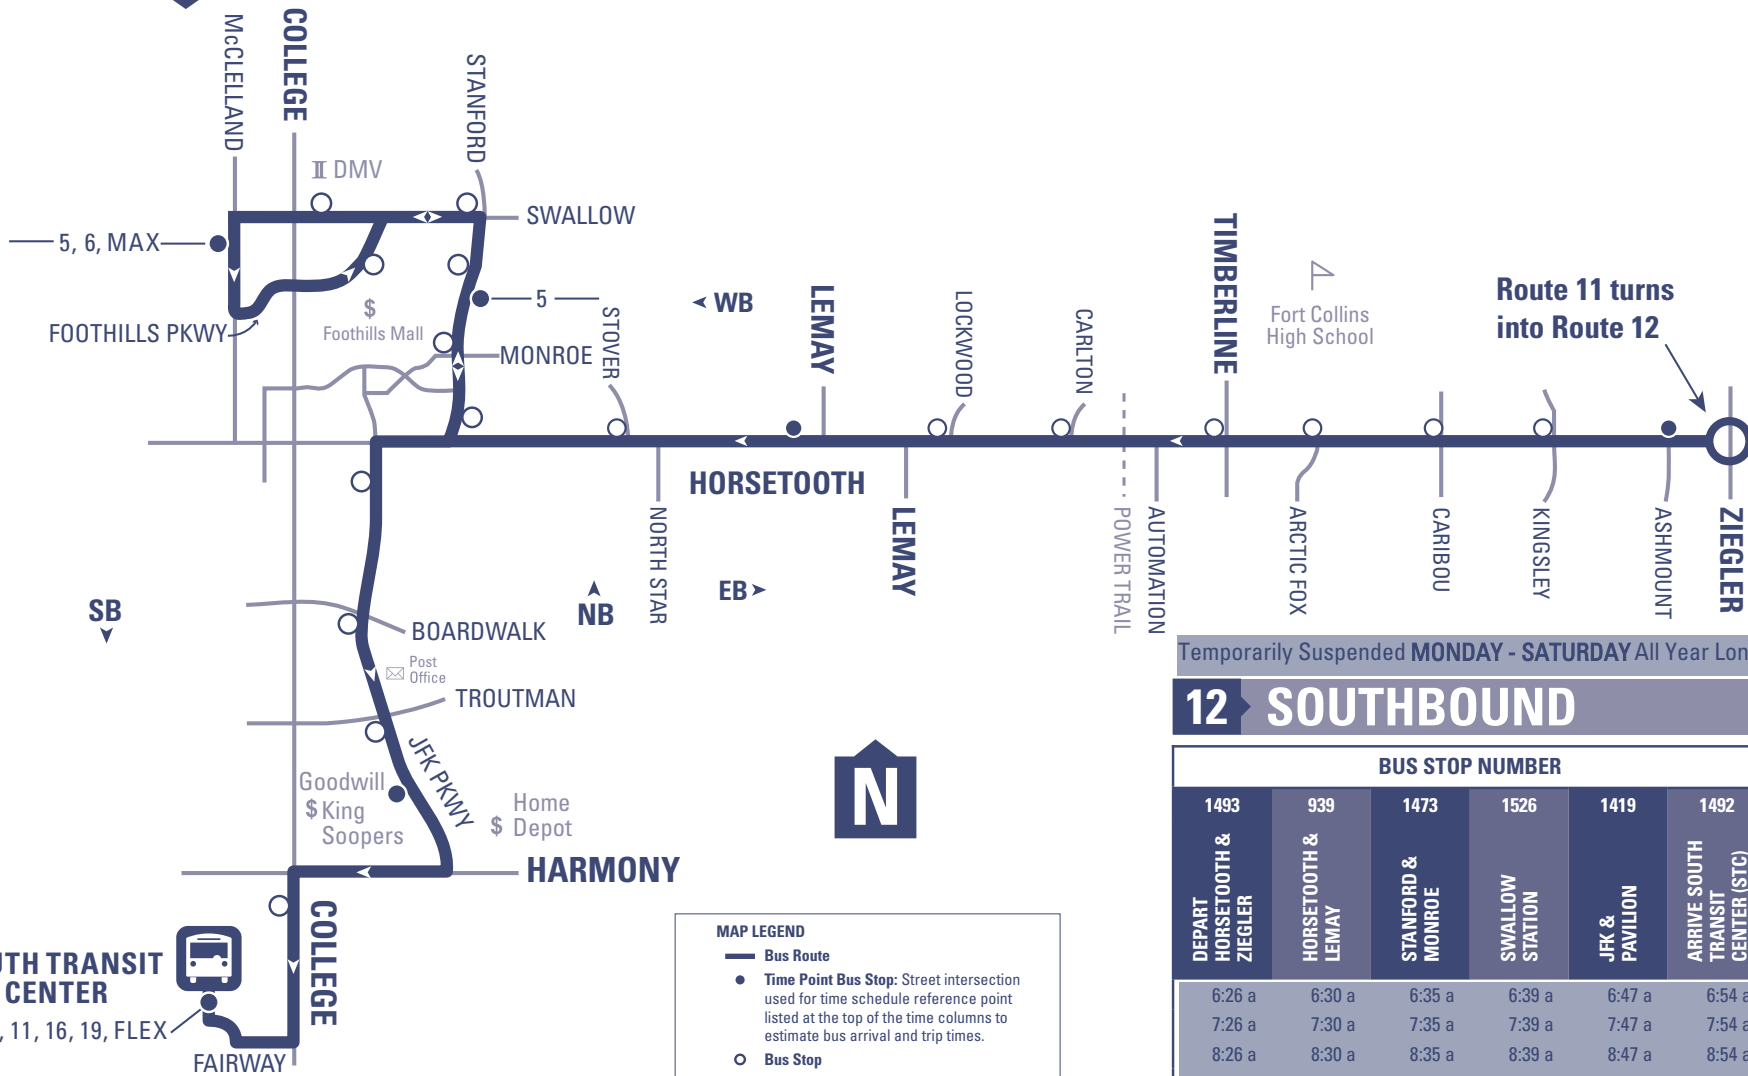

## HORSETOOTH ▶ MALL ▶ SWALLOW STATION ▶ JFK ▶ STC

# TRANSFORT

Temporarily Suspended **MONDAY - SATURDAY** All Year Long

## 12 SOUTHBOUND

BUS STOP NUMBER					
DEPART HORSETOOTH & ZIEGLER	HORSETOOTH & LEMAY	STANFORD & MONROE	SWALLOW STATION	JFK & PAVILLON	ARRIVE SOUTH TRANSIT CENTER (STC)
6:26 a	6:30 a	6:35 a	6:39 a	6:47 a	6:54 a
7:26 a	7:30 a	7:35 a	7:39 a	7:47 a	7:54 a
8:26 a	8:30 a	8:35 a	8:39 a	8:47 a	8:54 a
9:26 a	9:30 a	9:35 a	9:39 a	9:47 a	9:54 a
10:26 a	10:30 a	10:35 a	10:39 a	10:47 a	10:54 a
11:26 a	11:30 a	11:35 a	11:39 a	11:47 a	11:54 a
12:26 p	12:30 p	12:35 p	12:39 p	12:47 p	12:54 p
1:26 p	1:30 p	1:35 p	1:39 p	1:47 p	1:54 p
2:26 p	2:30 p	2:35 p	2:39 p	2:47 p	2:54 p
3:26 p	3:30 p	3:35 p	3:39 p	3:47 p	3:54 p
4:26 p	4:30 p	4:35 p	4:39 p	4:47 p	4:54 p
5:26 p	5:30 p	5:35 p	5:39 p	5:47 p	5:54 p
6:26 p	6:30 p	6:35 p	6:39 p	6:47 p	6:54 p
7:26 p	7:30 p	7:35 p	7:39 p	7:47 p	7:54 p
8:26 p	8:30 p	8:35 p	8:39 p	8:47 p	8:54 p
9:26 p	9:30 p	9:35 p	9:39 p	9:47 p	9:54 p

# TEMPORARILY SUSPENDED

**MAP LEGEND**

- Bus Route**
- Time Point Bus Stop:** Street intersection used for time schedule reference point listed at the top of the time columns to estimate bus arrival and trip times.
- Bus Stop**
- Connecting Routes**
- Transit Center**