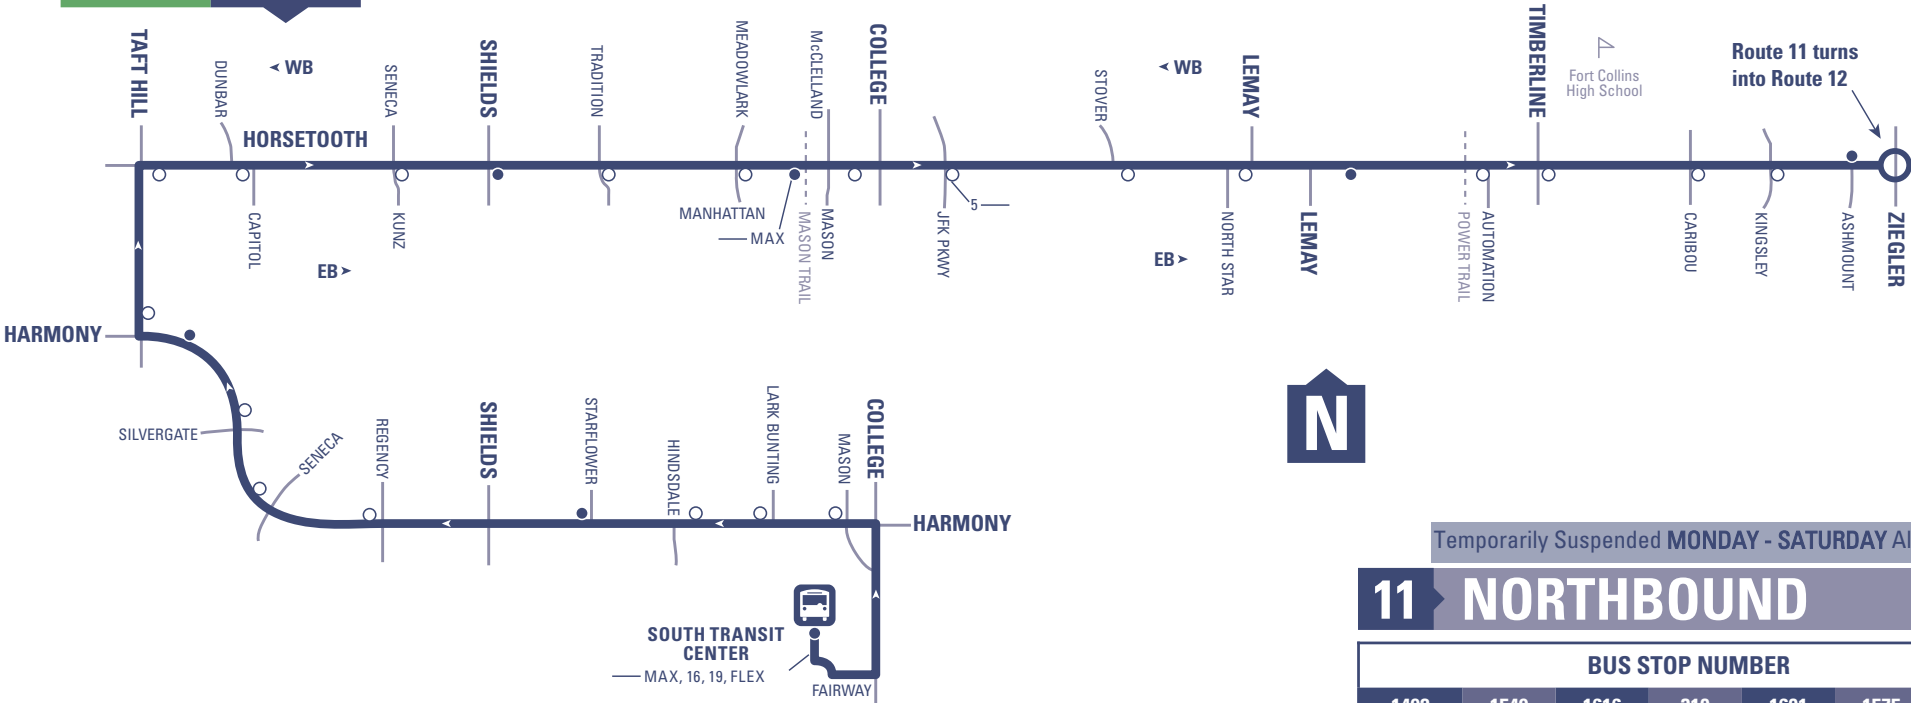

11

STC ▶ HARMONY ▶ TAFT HILL ▶ HORSETOOTH ▶ FORT COLLINS HS

TEMPORARY SERVICE

TRANSFORT

Temporarily Suspended **MONDAY - SATURDAY** All Year Long

11 NORTHBOUND

BUS STOP NUMBER						
DEPART SOUTH TRANSIT CENTER (STC)	HARMONY & STARFLOWER	HARMONY & TAFT HILL	HORSETOOTH & SHIELDS	HORSETOOTH & MASON TRAIL	HORSETOOTH & LEMAY	ARRIVE HORSETOOTH & ZIEGLER
7:00 a	7:05 a	7:08 a	7:13 a	7:15 a	7:19 a	7:25 a
8:00 a	8:05 a	8:08 a	8:13 a	8:15 a	8:19 a	8:25 a
9:00 a	9:05 a	9:08 a	9:13 a	9:15 a	9:19 a	9:25 a
10:00 a	10:05 a	10:08 a	10:13 a	10:15 a	10:19 a	10:25 a
11:00 a	11:05 a	11:08 a	11:13 a	11:15 a	11:19 a	11:25 a
12:00 p	12:05 p	12:08 p	12:13 p	12:15 p	12:19 p	12:25 p
1:00 p	1:05 p	1:08 p	1:13 p	1:15 p	1:19 p	1:25 p
2:00 p	2:05 p	2:08 p	2:13 p	2:15 p	2:19 p	2:25 p
3:00 p	3:05 p	3:08 p	3:13 p	3:15 p	3:19 p	3:25 p
4:00 p	4:05 p	4:08 p	4:13 p	4:15 p	4:19 p	4:25 p
5:00 p	5:05 p	5:08 p	5:13 p	5:15 p	5:19 p	5:25 p
6:00 p	6:05 p	6:08 p	6:13 p	6:15 p	6:19 p	6:25 p
7:00 p	7:05 p	7:08 p	7:13 p	7:15 p	7:19 p	7:25 p
8:00 p	8:05 p	8:08 p	8:13 p	8:15 p	8:19 p	8:25 p
9:00 p	9:05 p	9:08 p	9:13 p	9:15 p	9:19 p	9:25 p
10:00 p	10:05 p	10:08 p	10:13 p	10:15 p	10:19 p	10:25 p

TEMPORARILY SUSPENDED

MAP LEGEND

- Bus Route**
 - Time Point Bus Stop:** Street intersection used for time schedule reference point listed at the top of the time columns to estimate bus arrival and trip times.
 - Bus Stop**
 - Connecting Routes**
 - Transit Center**
- Landmarks:**
- Government Building
 - College/University
 - Post Office
 - School
 - Library
 - Shopping
 - Museum
 - Other Landmark
 - Medical Facility