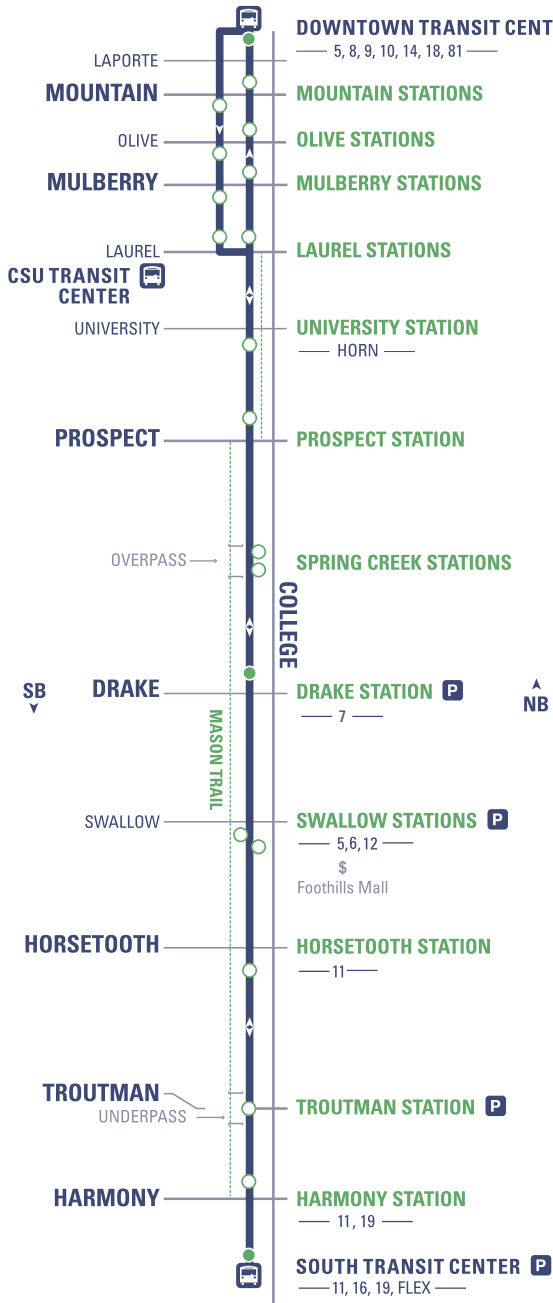

max SOUTHBOUND

BUS STOP NUMBER		
917	1510	1492
DEPART DOWNTOWN TRANSIT CENTER (DTC)	DRAKE STATION	ARRIVE SOUTH TRANSIT CENTER (STC)
FROM 5:20 A TO 7:00 A		
:00	:12	:26
:20	:32	:46
:40	:52	:06
FROM 7:10 A TO 7:00 P		
:00	:12	:26
:10	:22	:36
:20	:32	:46
:30	:42	:56
:40	:52	:06
:50	:02	:16
FROM 7:20 P TO 10:20 P		
:00	:12	:26
:20	:32	:46
:40	:52	:06

From & To times indicate departures from the transit centers.

Temporarily Suspended **SUNDAY & HOLIDAY** Service

max NORTHBOUND

BUS STOP NUMBER		
1492	1510	917
DEPART SOUTH TRANSIT CENTER (STC)	DRAKE STATION	ARRIVE DOWNTOWN TRANSIT CENTER (DTC)
FROM 8:03 A TO 6:33 P		
:03	:11	:27
:33	:41	:57

Temporary Active **SATURDAY** Service (All Year Long)

max NORTHBOUND

BUS STOP NUMBER		
1492	1510	917
DEPART SOUTH TRANSIT CENTER (STC)	DRAKE STATION	ARRIVE DOWNTOWN TRANSIT CENTER (DTC)
FROM 5:33 A TO 10:33 A		
:13	:21	:37
:33	:41	:57
:53	:01	:17
FROM 10:43 A TO 8:53 P		
:03	:11	:27
:13	:21	:37
:23	:31	:47
:33	:41	:57
:43	:51	:07
:53	:01	:17
FROM 9:13 P TO 9:53 P		
:13	:21	:37
:33	:41	:57
:53	:01	:17