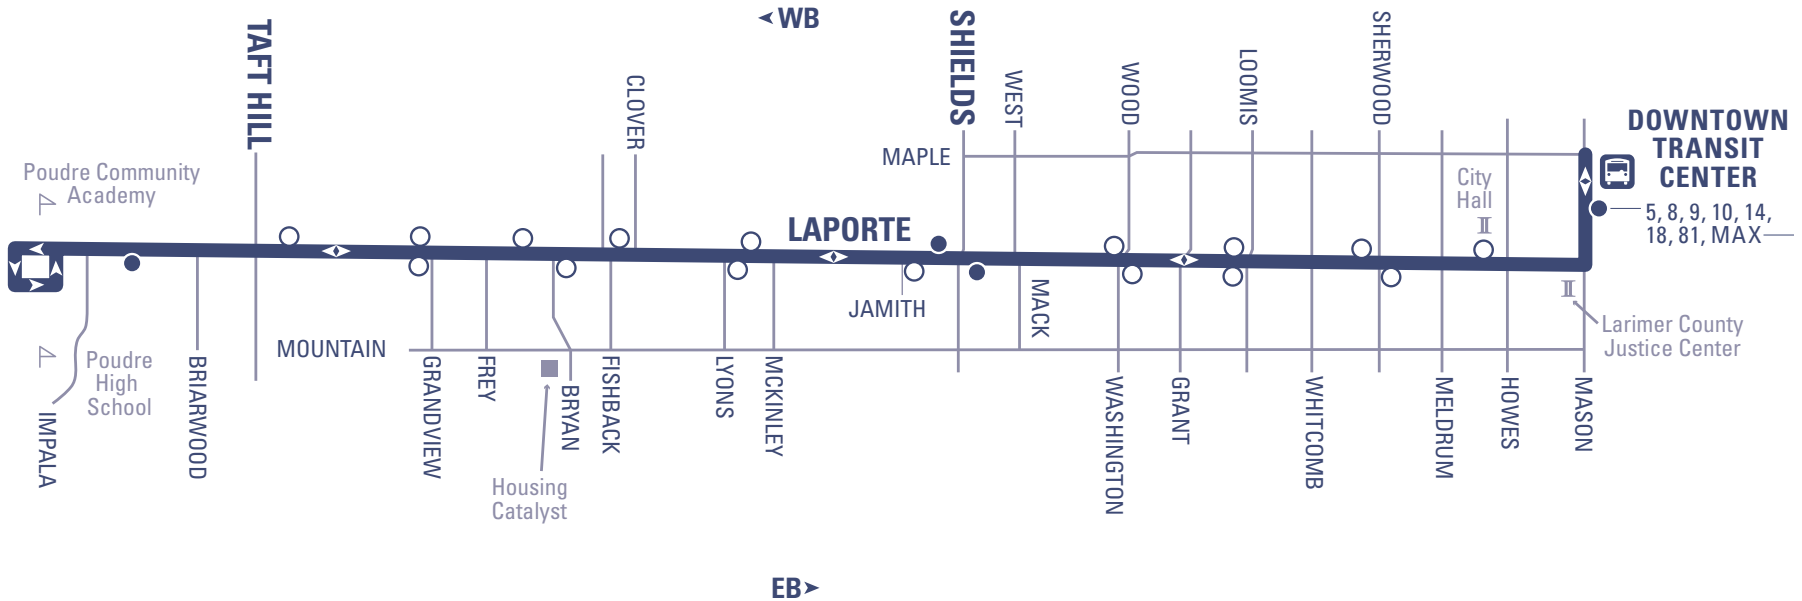

92

DTC ▶ LAPORTE ▶ POUDRE HS

EFFECTIVE 08/15/22

TRANSFORT

Runs **MONDAY - FRIDAY** when PSD is in Session

92 ▶ TRIPPER

MAP LEGEND

- Bus Route
- Time Point Bus Stop: Street intersection used for time schedule reference point listed at the top of the time columns to estimate bus arrival and trip times.
- Bus Stop
- Connecting Routes
- Transit Center

Landmarks:

- Government Building
- College/University
- Post Office
- School
- Library
- Shopping
- Museum
- Other Landmark
- Medical Facility

BUS STOP NUMBER				
917	832	751	779	917
DEPART DOWNTOWN TRANSIT CENTER (CTC)	LAPORTE & SHIELDS	LAPORTE & IMPALA	LAPORTE & SHIELDS	ARRIVE DOWNTOWN TRANSIT CENTER (DTC)
4:09 p	4:11 p	4:20 p	4:25 p	4:27 p

Contact Us:
 970-221-6620 | ridetransfort.com