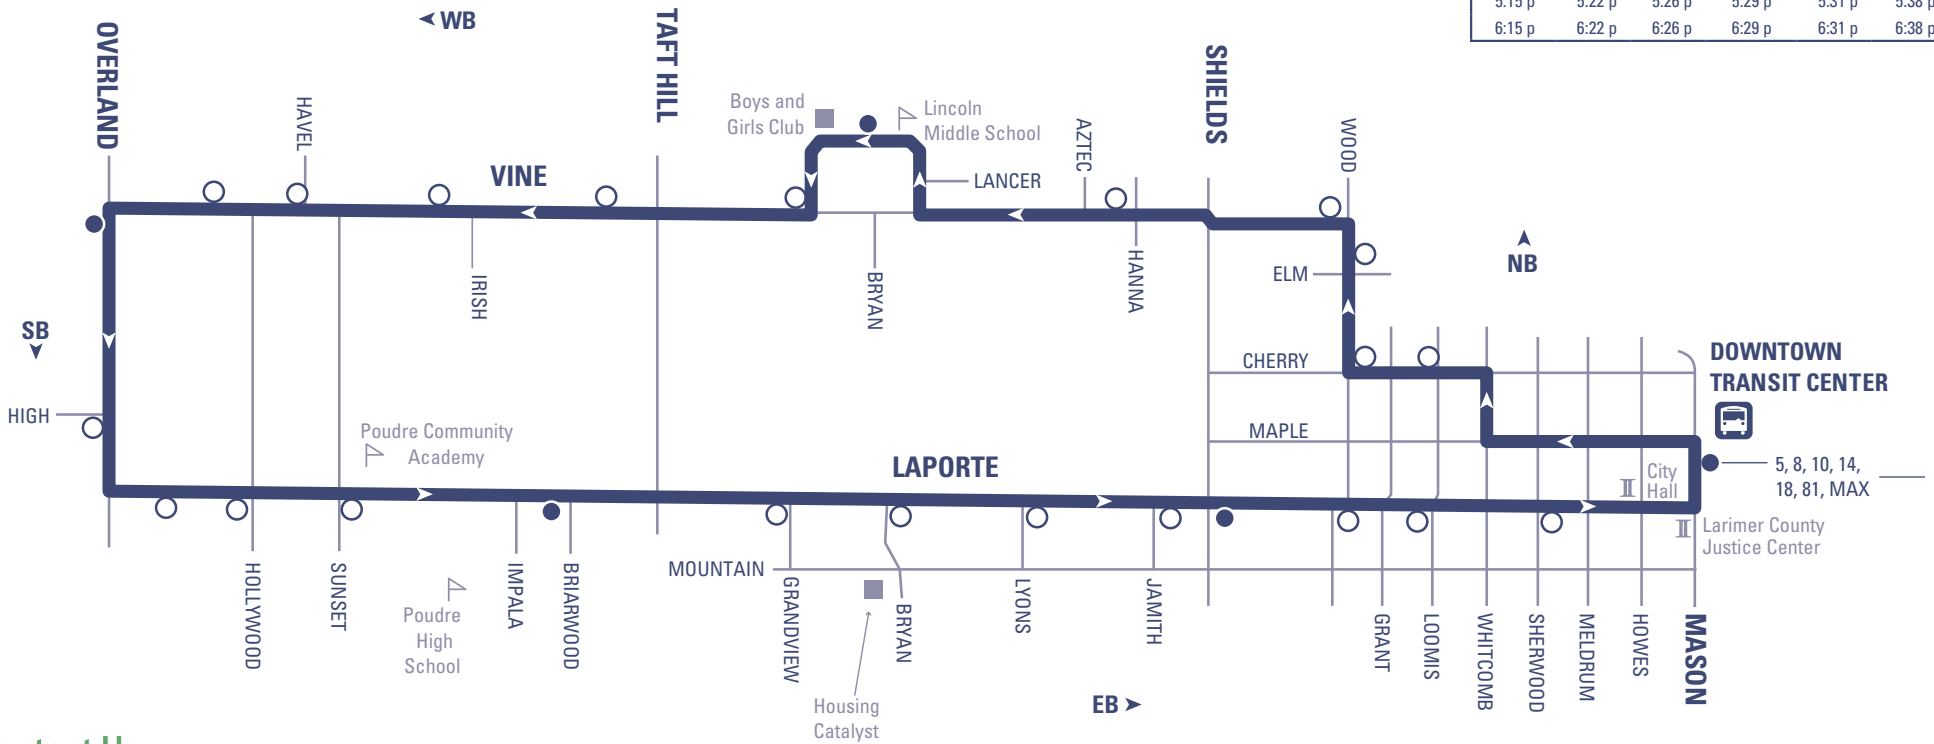

# TRANSFORT

Runs **MONDAY - SATURDAY** All Year Long

## 9 LOOP

**MAP LEGEND**

- Bus Route**
- Time Point Bus Stop:** Street intersection used for time schedule reference point listed at the top of the time columns to estimate bus arrival and trip times.
- Bus Stop**
- Connecting Routes**
- Transit Center**

**Landmarks:**

- Government Building
- College/University
- Post Office
- School
- Library
- Shopping
- Museum
- Other Landmark
- Medical Facility

BUS STOP NUMBER					
917	763	769	751	779	917
DEPART DOWNTOWN TRANSIT CENTER (DTC)	LINCOLN MIDDLE SCHOOL	OVERLAND & VINE	LAPORTE & IMPALA POUFRE HIGH SCHOOL	LAPORTE & SHIELDS	ARRIVE DOWNTOWN TRANSIT CENTER (DTC)
6:15 a	6:22 a	6:26 a	6:29 a	6:31 a	6:38 a
7:15 a	7:22 a	7:26 a	7:29 a	7:31 a	7:38 a
8:15 a	8:22 a	8:26 a	8:29 a	8:31 a	8:38 a
9:15 a	9:22 a	9:26 a	9:29 a	9:31 a	9:38 a
10:15 a	10:22 a	10:26 a	10:29 a	10:31 a	10:38 a
11:15 a	11:22 a	11:26 a	11:29 a	11:31 a	11:38 a
12:15 p	12:22 p	12:26 p	12:29 p	12:31 p	12:38 p
1:15 p	1:22 p	1:26 p	1:29 p	1:31 p	1:38 p
2:15 p	2:22 p	2:26 p	2:29 p	2:31 p	2:38 p
3:15 p	3:22 p	3:26 p	3:29 p	3:31 p	3:38 p
4:15 p	4:22 p	4:26 p	4:29 p	4:31 p	4:38 p
5:15 p	5:22 p	5:26 p	5:29 p	5:31 p	5:38 p
6:15 p	6:22 p	6:26 p	6:29 p	6:31 p	6:38 p