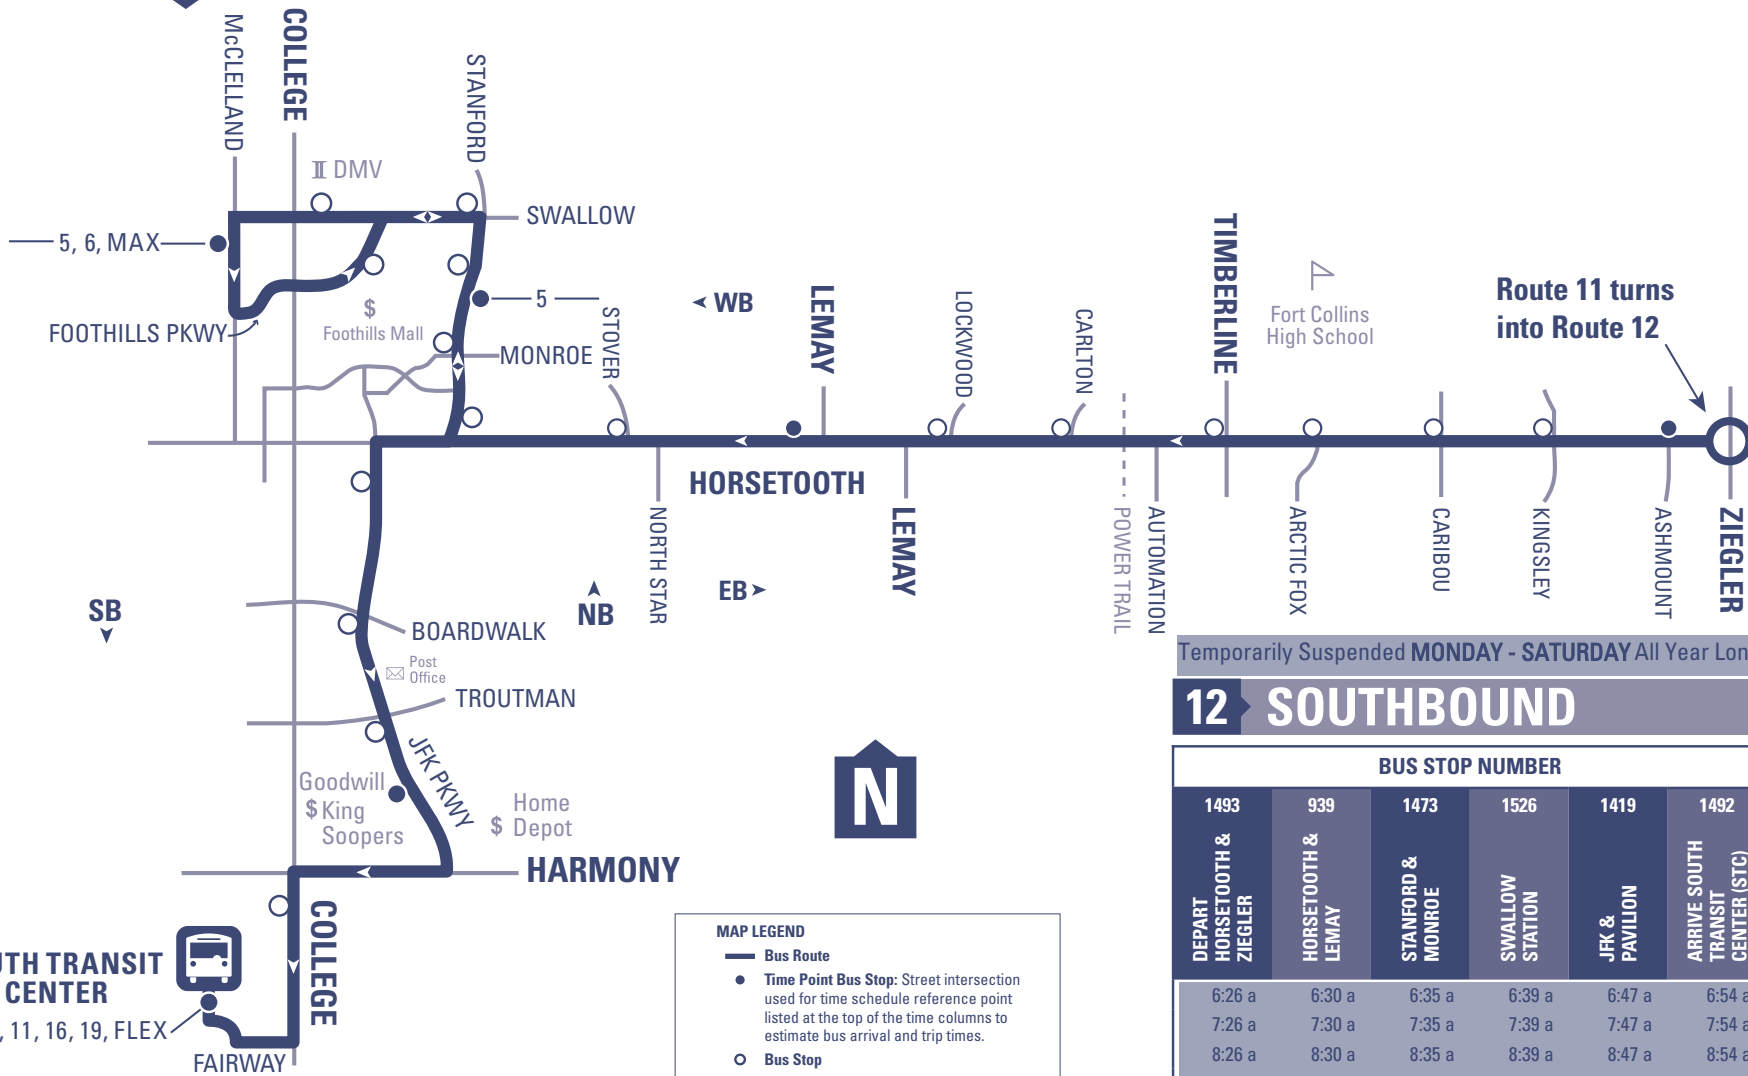

12

HORSETOOTH ▶ MALL ▶ SWALLOW STATION ▶ JFK ▶ STC

TEMPORARY SERVICE

TRANSFORT

Temporarily Suspended **MONDAY - SATURDAY** All Year Long

12 SOUTHBOUND

BUS STOP NUMBER					
DEPART HORSETOOTH & ZIEGLER	HORSETOOTH & LEMAY	STANFORD & MONROE	SWALLOW STATION	JFK & PAVILLON	ARRIVE SOUTH TRANSIT CENTER (STC)
6:26 a	6:30 a	6:35 a	6:39 a	6:47 a	6:54 a
7:26 a	7:30 a	7:35 a	7:39 a	7:47 a	7:54 a
8:26 a	8:30 a	8:35 a	8:39 a	8:47 a	8:54 a
9:26 a	9:30 a	9:35 a	9:39 a	9:47 a	9:54 a
10:26 a	10:30 a	10:35 a	10:39 a	10:47 a	10:54 a
11:26 a	11:30 a	11:35 a	11:39 a	11:47 a	11:54 a
12:26 p	12:30 p	12:35 p	12:39 p	12:47 p	12:54 p
1:26 p	1:30 p	1:35 p	1:39 p	1:47 p	1:54 p
2:26 p	2:30 p	2:35 p	2:39 p	2:47 p	2:54 p
3:26 p	3:30 p	3:35 p	3:39 p	3:47 p	3:54 p
4:26 p	4:30 p	4:35 p	4:39 p	4:47 p	4:54 p
5:26 p	5:30 p	5:35 p	5:39 p	5:47 p	5:54 p
6:26 p	6:30 p	6:35 p	6:39 p	6:47 p	6:54 p
7:26 p	7:30 p	7:35 p	7:39 p	7:47 p	7:54 p
8:26 p	8:30 p	8:35 p	8:39 p	8:47 p	8:54 p
9:26 p	9:30 p	9:35 p	9:39 p	9:47 p	9:54 p

TEMPORARILY SUSPENDED

MAP LEGEND

- Bus Route**
- Time Point Bus Stop:** Street intersection used for time schedule reference point listed at the top of the time columns to estimate bus arrival and trip times.
- Bus Stop**
- Connecting Routes**
- Transit Center**

Landmarks:

- Government Building
- College/University
- Post Office
- School
- Library
- Shopping
- Museum
- Other Landmark
- Medical Facility

Contact Us:
 970-221-6620 | ridetransfort.com